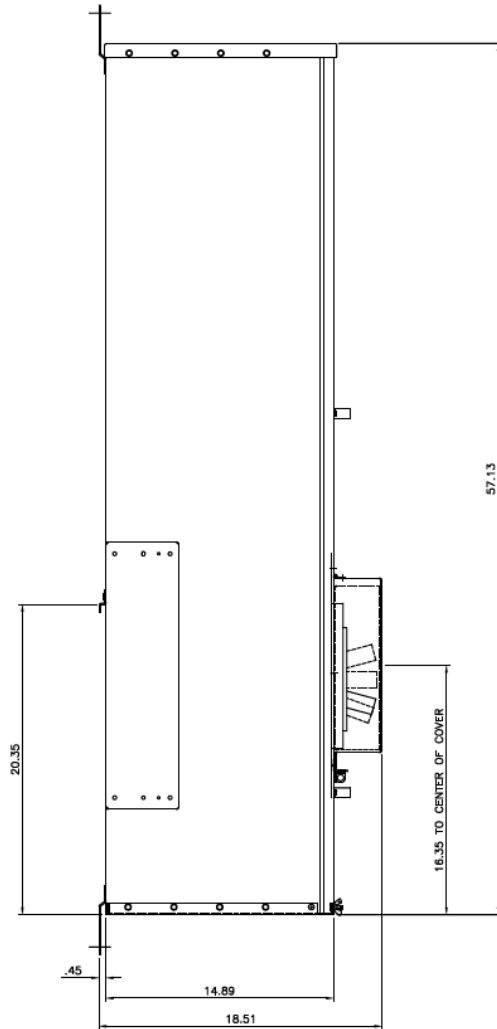

## Side View

Fixed rating plug, not field adjustable

## Front View

### Incoming Cable Sizes:

(4) 500-1000MCM/ Phase&Neutral (AL & CU)

### Notes:

No Knockouts in Endwalls

imagination at work

METER MOD III-1600A MAIN BREAKER SECT N3R ENCL  
100KAIC 3PH 4W 208Y/120V TOP ONLY FEED

REF NO	CAT NO	DWG DATE	REV #
96-5558	TMP3BT16R	1/8/2015	01