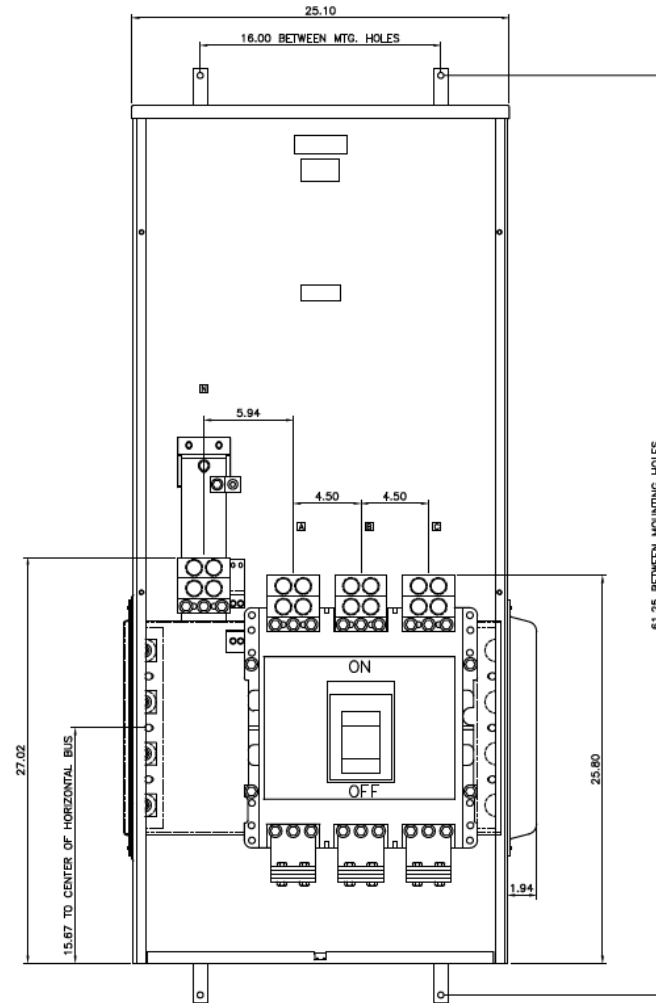

## Side View

Fixed rating plug, not field adjustable

## Front View

### Incoming Cable Sizes:

(4) 500-1000MCM/ Phase&Neutral (AL & CU)

### Notes:

No Knockouts in Endwalls

imagination at work

METER MOD III-1600A MAIN BREAKER SECT N3R ENCL  
100KAIC 3PH 4W 208Y/120V TOP ONLY FEED

REF NO	CAT NO	DWG DATE	REV #
96-5558	TMP3BT16R	1/8/2015	01