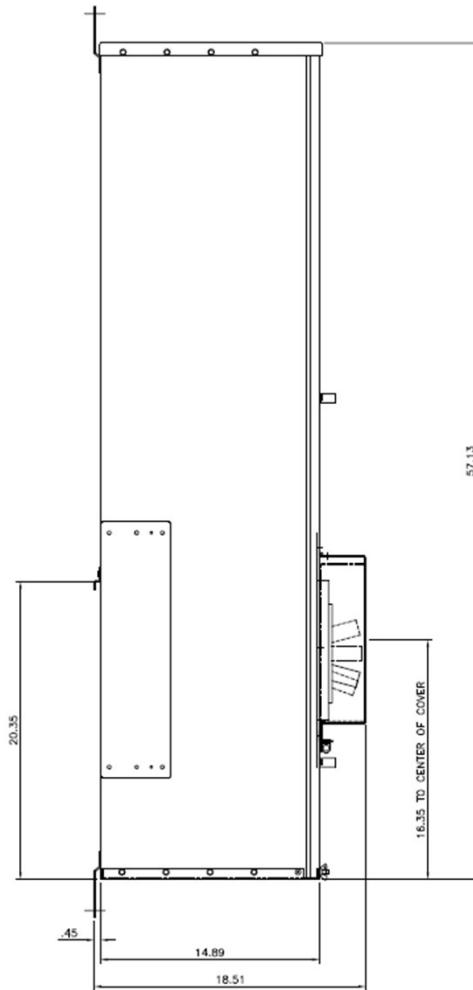

Side View

Notes:

No Knockouts in Endwalls

Fixed rating plug, not field adjustable

This unit meets NEC 2014 Section 240.87 by providing an arc flash maintenance switch factory installed

Incoming Cable Sizes:

(4) 500-1000MCM/ Phase&Neutral (AL & CU)

Front View

imagination at work

METER MOD III-1600A MAIN BREAKER SECT N3R ENCL
100KAIC 3PH4W 208Y/120V TOP FEED ARC REDUCTION

REF NO	CAT NO	DWG DATE	REV #
96-5557	TMP3BT16RAR	1/15/2016	01