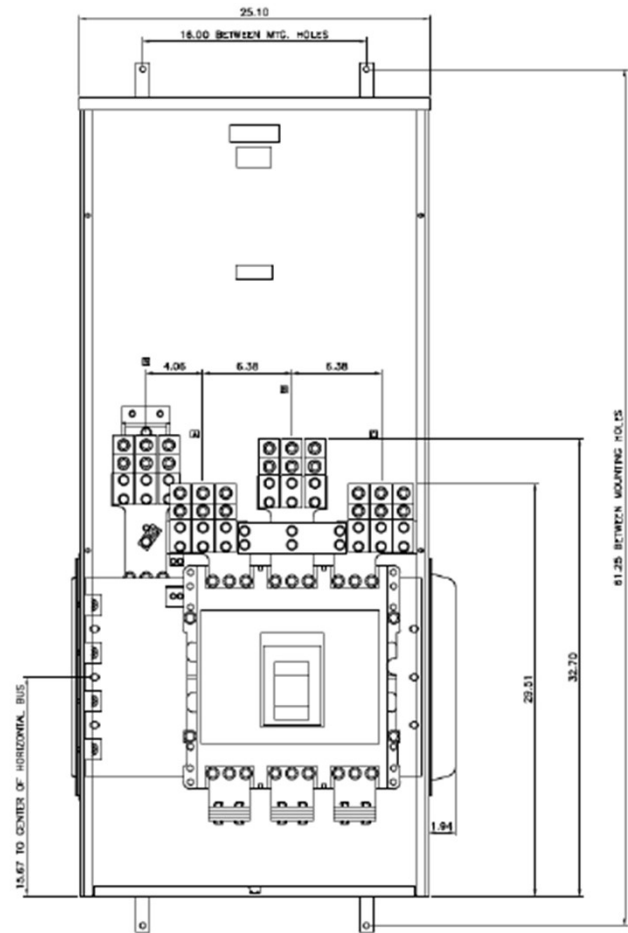

Side View

Notes:

No Knockouts in Endwalls

Fixed rating plug, not field adjustable

This unit meets NEC 2014 Section 240.87 by providing an arc flash maintenance switch factory installed

Incoming Cable Sizes:

(4) 500-1000MCM/ Phase&Neutral (AL & CU)

Front View

imagination at work

METER MOD III-1600A MAIN BREAKER SECT N3R ENCL
100KAIC 3PH4W 208Y/120V TOP FEED ARC REDUCTION

REF NO	CAT NO	DWG DATE	REV #
96-5557	TMP3BT16RAR	1/15/2016	01