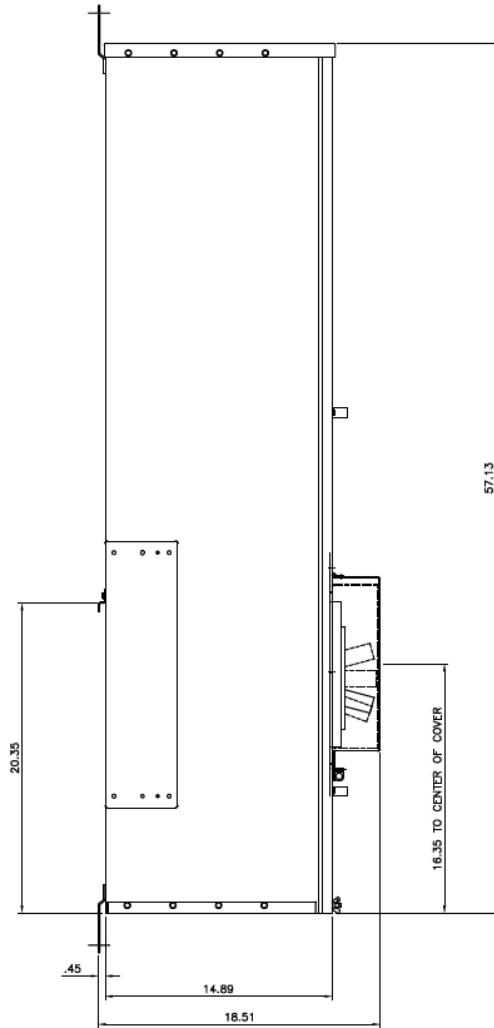

Side View

Fixed rating plug, not field adjustable

Front View

Incoming Cable Sizes:
(6) #2 – 600MCM/ Phase&Neutral (AL & CU)

Notes:
No Knockouts in Endwalls

imagination at work

METER MOD III-2000A MAIN BREAKER SECT N3R ENCL
100KAIC 3PH 4W 208Y/120V TOP ONLY FEED

REF NO	CAT NO	DWG DATE	REV #
96-5560	TMP3BT20R	1/8/2015	01