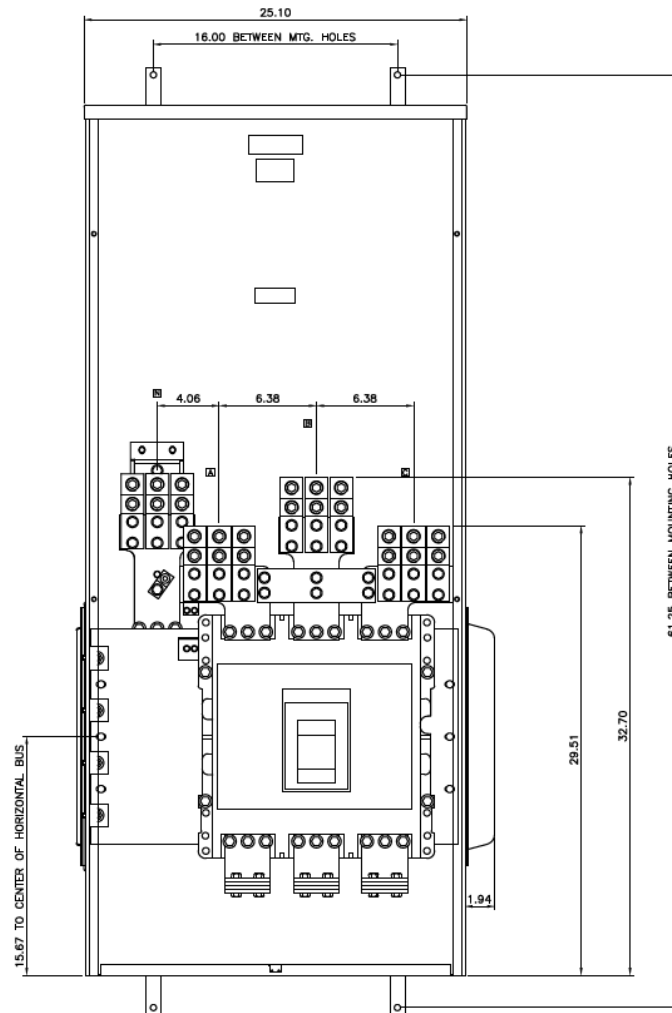

Side View

Fixed rating plug, not field adjustable

Front View

Incoming Cable Sizes:
(6) #2 – 600MCM/ Phase&Neutral (AL & CU)

Notes:
No Knockouts in Endwalls

imagination at work

METER MOD III-2000A MAIN BREAKER SECT N3R ENCL
100KAIC 3PH 4W 208Y/120V TOP ONLY FEED

REF NO	CAT NO	DWG DATE	REV #
96-5560	TMP3BT20R	1/8/2015	01