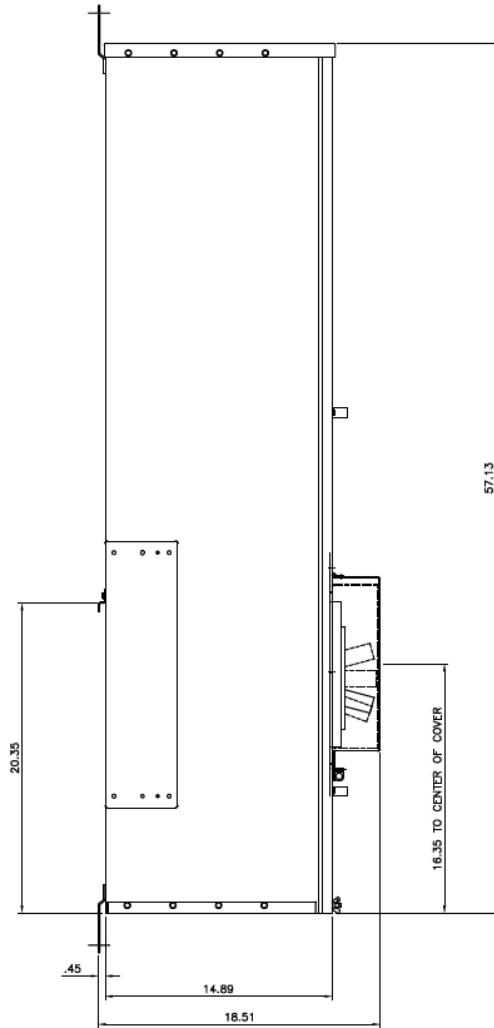

Side View

Notes:
No Knockouts in Endwalls

Fixed rating plug, not field adjustable

This unit meets NEC 2014 Section 240.87 by providing an arc flash maintenance switch factory installed

Front View

Incoming Cable Sizes:

(6) #2 – 600MCM/ Phase&Neutral (AL & CU)

imagination at work

METER MOD III-2000A MAIN BREAKER SECT N3R ENCL
100KAIC 3PH 4W 208Y/120V TOP ONLY FEED ARC REDUCTION

REF NO	CAT NO	DWG DATE	REV #
96-5560	TMP3BT20RAR	1/8/2015	01