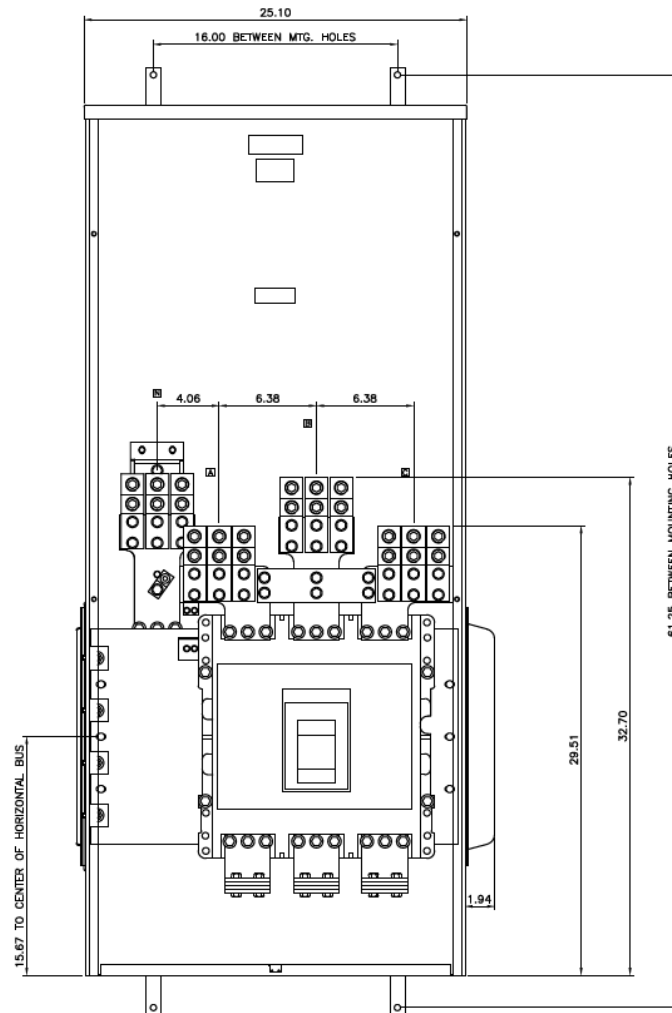

Side View

Notes:
No Knockouts in Endwalls

Fixed rating plug, not field adjustable

This unit meets NEC 2014 Section 240.87 by providing an arc flash maintenance switch factory installed

Front View

Incoming Cable Sizes:

(6) #2 – 600MCM/ Phase&Neutral (AL & CU)

imagination at work

METER MOD III-2000A MAIN BREAKER SECT N3R ENCL
100KAIC 3PH 4W 208Y/120V TOP ONLY FEED ARC REDUCTION

REF NO	CAT NO	DWG DATE	REV #
96-5560	TMP3BT20RAR	1/8/2015	01