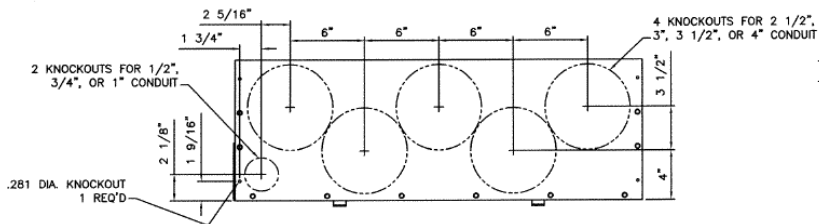

Front View

Front Layout View

1000A 3PH 65K @
208Y/120V SKH
Main Breaker

Side View

Bottom View

Incoming Cable Sizes:

Lug Pads Only, No lugs

imagination at work

1000A MAIN BREAKER SECT W/INTEGRAL PULLBOX
65K 3PH 4W 208Y/120V N3R ENCL EUSERC

REF NO	CAT NO	DWG DATE	REV #
96-5937	TMP3BU10R	8/21/2015	01