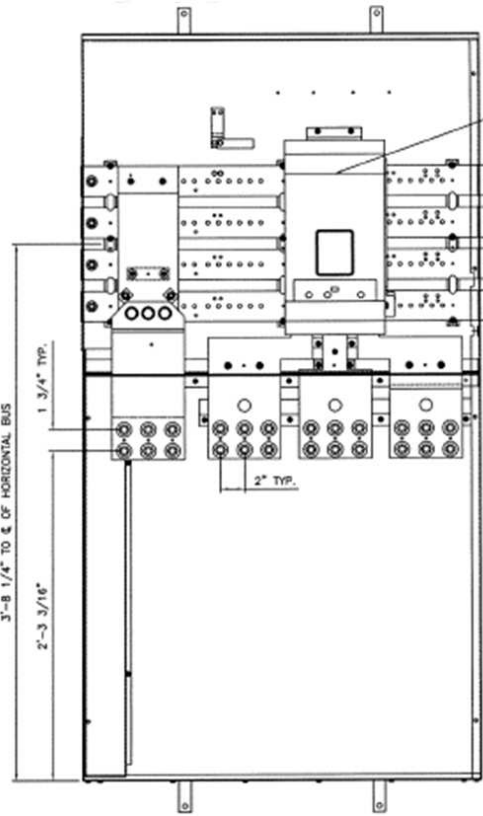

Front View

Front Layout View

1000A 3PH 65K @
208Y/120V SKH
Main Breaker

Side View

Bottom View

Incoming Cable Sizes:

Lug Pads Only, No lugs

imagination at work

1000A MAIN BREAKER SECT W/INTEGRAL PULLBOX
65K 3PH 4W 208Y/120V N3R ENCL EUSERC

REF NO	CAT NO	DWG DATE	REV #
96-5937	TMP3BU10R	8/21/2015	01