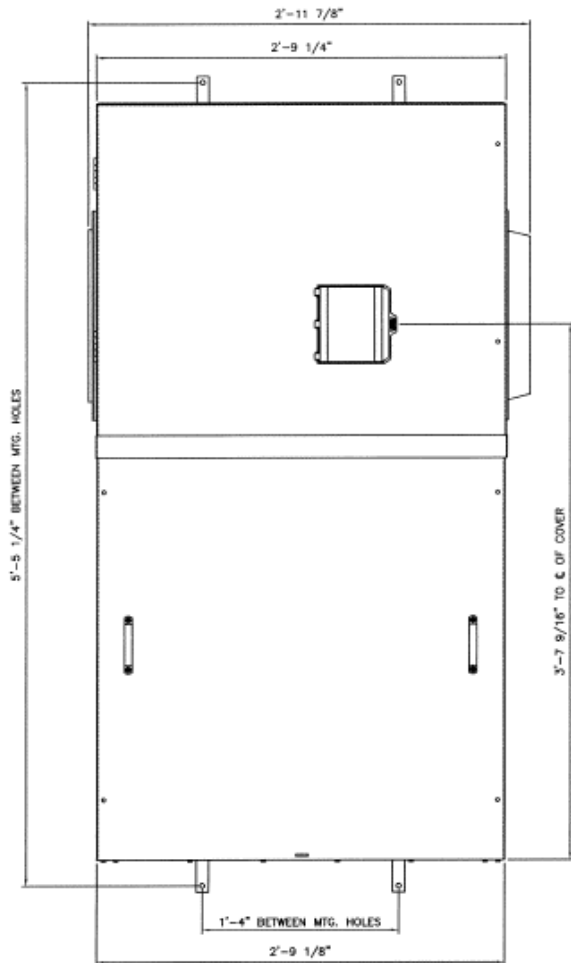

Front View

Front Layout View

1000A 3PH 65K @
208Y/120V SKH
Main Breaker

Side View

Bottom View

Incoming Cable Sizes:

Lug Pads Only, No lugs

imagination at work

1000A MAIN BREAKER SECT W/INTEGRAL PULLBOX
65K 3PH 4W 208Y/120V N3R ENCL EUSERC

REF NO	CAT NO	DWG DATE	REV #
96-5937	TMP3BU10R	8/21/2015	01