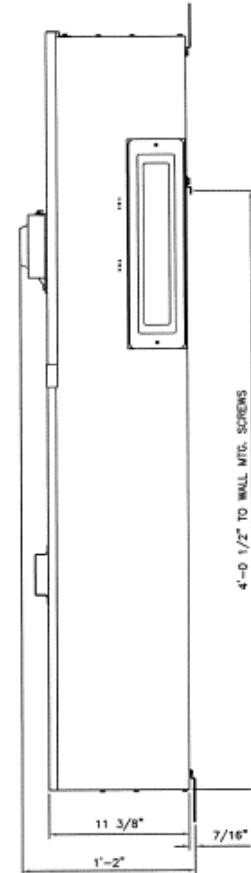

Front View

Front Layout View

1000A 3PH 65K @
208Y/120V SKH
Main Breaker

Side View

Bottom View

Incoming Cable Sizes:

Lug Pads Only, No lugs

imagination at work

1000A MAIN BREAKER SECT W/INTEGRAL PULLBOX
65K 3PH 4W 208Y/120V N3R ENCL EUSERC

REF NO	CAT NO	DWG DATE	REV #
96-5937	TMP3BU10R	8/21/2015	01