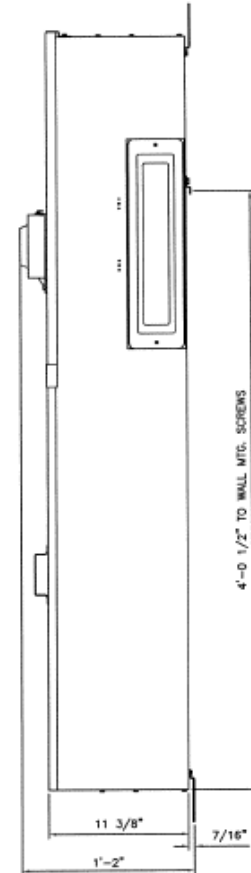

Front View

Front Layout View

1000A 3PH 65K @
208Y/120V NGS
Main Breaker

Side View

Bottom View

Incoming Cable Sizes:

Lug Pads Only, No lugs

imagination at work

1000A MAIN BREAKER SECT W/INTEGRAL PULLBOX
65K 3PH 4W 208Y/120V N3R ENCL EUSERC

REF NO	CAT NO	DWG DATE	REV #
96-5937	TMP3BU10R	8/21/2015	01