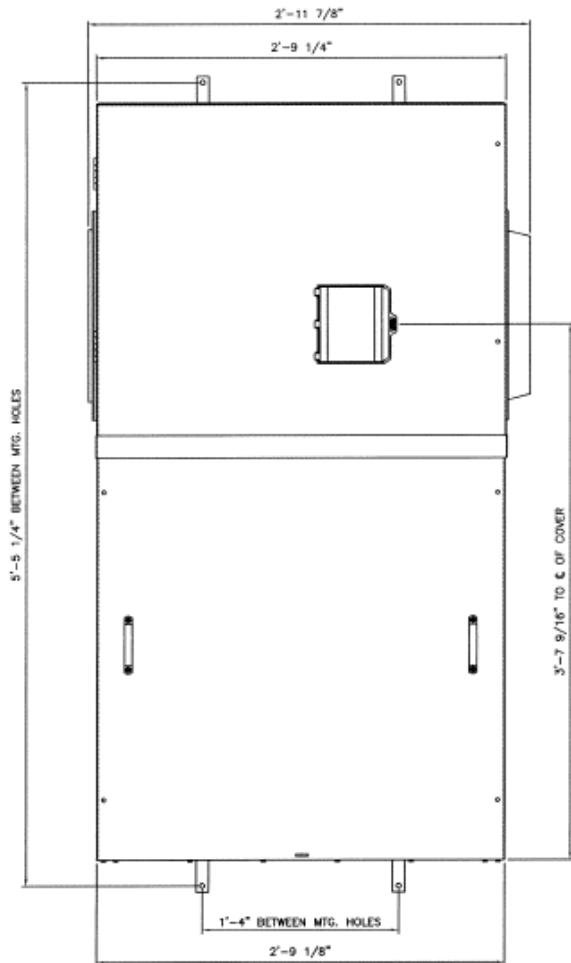

Front View

Front Layout View

1000A 3PH 65K @
208Y/120V NGS
Main Breaker

Side View

Bottom View

Incoming Cable Sizes:

Lug Pads Only, No lugs

imagination at work

1000A MAIN BREAKER SECT W/INTEGRAL PULLBOX
65K 3PH 4W 208Y/120V N3R ENCL EUSERC

REF NO	CAT NO	DWG DATE	REV #
96-5937	TMP3BU10R	8/21/2015	01