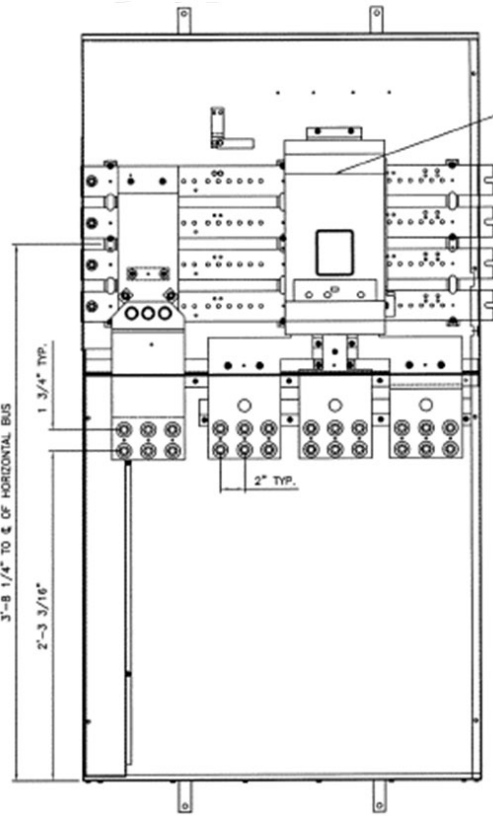

Front View

Front Layout View

1000A 3PH 65K @
208Y/120V NGS
Main Breaker

Side View

Bottom View

Incoming Cable Sizes:

Lug Pads Only, No lugs

imagination at work

1000A MAIN BREAKER SECT W/INTEGRAL PULLBOX
65K 3PH 4W 208Y/120V N3R ENCL EUSERC

REF NO	CAT NO	DWG DATE	REV #
96-5937	TMP3BU10R	8/21/2015	01