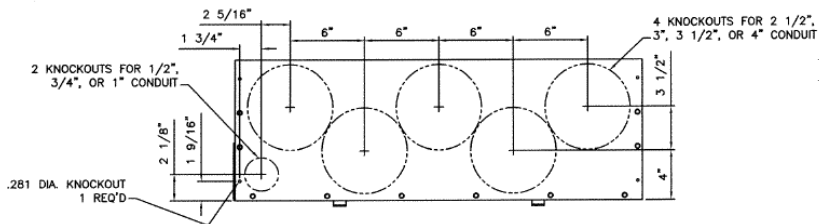

Front View

Front Layout View

1000A 3PH 65K @
208Y/120V NGS
Main Breaker

Side View

Bottom View

Incoming Cable Sizes:

Lug Pads Only, No lugs

imagination at work

1000A MAIN BREAKER SECT W/INTEGRAL PULLBOX
65K 3PH 4W 208Y/120V N3R ENCL EUSERC

REF NO	CAT NO	DWG DATE	REV #
96-5937	TMP3BU10R	8/21/2015	01