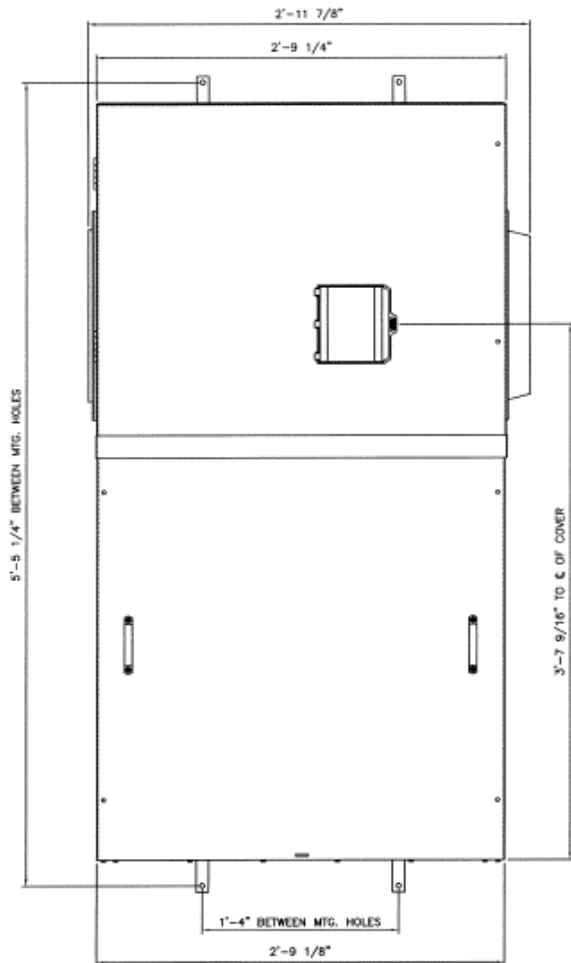

Front View

Front Layout View

1200A 3PH 65K @
208Y/120V NGS
Main Breaker

Side View

Bottom View

Incoming Cable Sizes:

Lug Pads Only, No lugs

imagination at work

1200A MAIN BREAKER SECT W/INTEGRAL PULLBOX
65K 3PH 4W 208Y/120V N3R ENCL EUSERC

REF NO	CAT NO	DWG DATE	REV #
96-5937	TMP3BU12R	8/21/2015	01