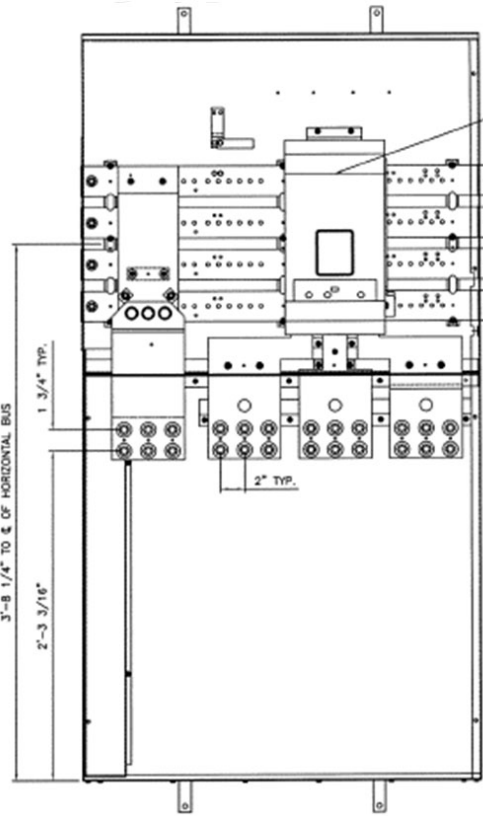

Front View

Front Layout View

1200A 3PH 65K @
208Y/120V NGS
Main Breaker

Side View

Bottom View

Incoming Cable Sizes:

Lug Pads Only, No lugs

imagination at work

1200A MAIN BREAKER SECT W/INTEGRAL PULLBOX
65K 3PH 4W 208Y/120V N3R ENCL EUSERC

REF NO	CAT NO	DWG DATE	REV #
96-5937	TMP3BU12R	8/21/2015	01