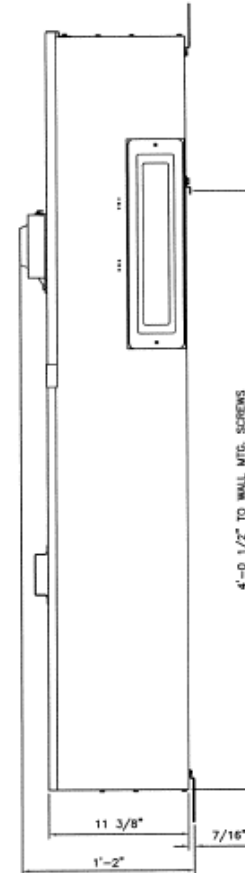

Front View

Front Layout View

1200A 3PH 65K @
208Y/120V NGS
Main Breaker

Side View

Bottom View

Incoming Cable Sizes:

Lug Pads Only, No lugs

imagination at work

1200A MAIN BREAKER SECT W/INTEGRAL PULLBOX
65K 3PH 4W 208Y/120V N3R ENCL EUSERC

REF NO	CAT NO	DWG DATE	REV #
96-5937	TMP3BU12R	8/21/2015	01