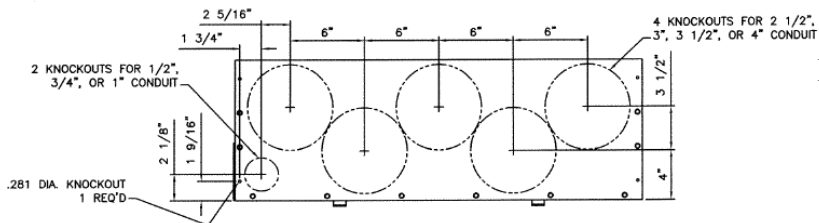

Front View

Front Layout View

1200A 3PH 65K @
208Y/120V NGS
Main Breaker

Side View

Bottom View

Incoming Cable Sizes:

Lug Pads Only, No lugs

imagination at work

1200A MAIN BREAKER SECT W/INTEGRAL PULLBOX
65K 3PH 4W 208Y/120V N3R ENCL EUSERC

REF NO	CAT NO	DWG DATE	REV #
96-5937	TMP3BU12R	8/21/2015	01