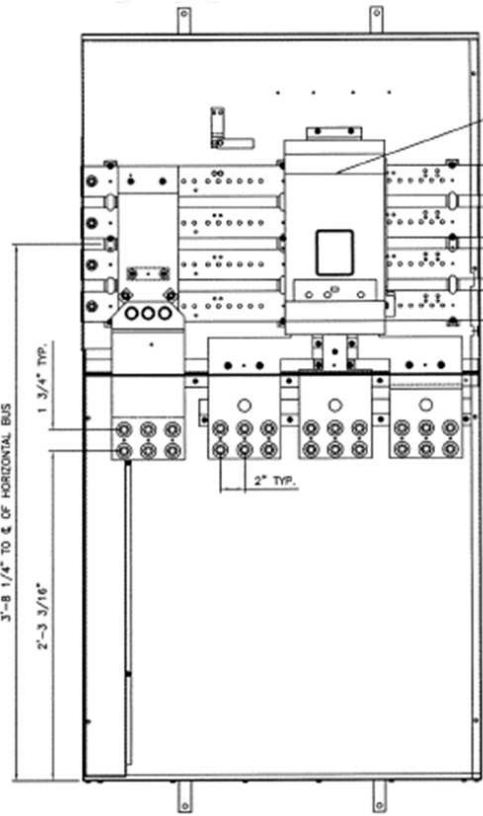

Front View

Front Layout View

1200A 3PH 65K @
208Y/120V SKH
Main Breaker

Side View

Bottom View

Incoming Cable Sizes:

Lug Pads Only, No lugs

imagination at work

1200A MAIN BREAKER SECT W/INTEGRAL PULLBOX
65K 3PH 4W 208Y/120V N3R ENCL EUSERC

REF NO	CAT NO	DWG DATE	REV #
96-5937	TMP3BU12R	8/21/2015	01