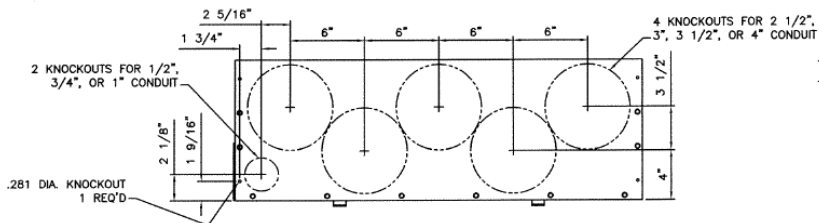

Front View

Front Layout View

1200A 3PH 65K @
208Y/120V SKH
Main Breaker

Side View

Bottom View

Incoming Cable Sizes:

Lug Pads Only, No lugs

imagination at work

1200A MAIN BREAKER SECT W/INTEGRAL PULLBOX
65K 3PH 4W 208Y/120V N3R ENCL EUSERC

REF NO	CAT NO	DWG DATE	REV #
96-5937	TMP3BU12R	8/21/2015	01