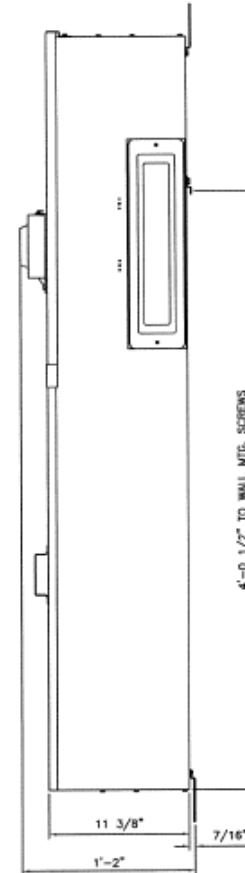

Front View

Front Layout View

1200A 3PH 65K @
208Y/120V SKH
Main Breaker

Side View

Bottom View

Incoming Cable Sizes:

Lug Pads Only, No lugs

imagination at work

1200A MAIN BREAKER SECT W/INTEGRAL PULLBOX
65K 3PH 4W 208Y/120V N3R ENCL EUSERC

REF NO	CAT NO	DWG DATE	REV #
96-5937	TMP3BU12R	8/21/2015	01