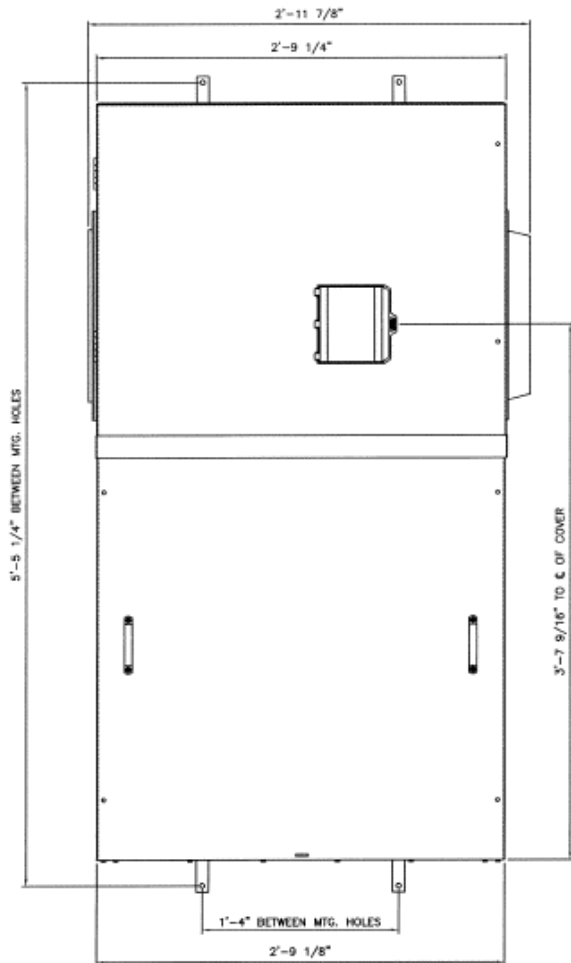

Front View

Front Layout View

1200A 3PH 65K @
208Y/120V SKH
Main Breaker

Side View

Bottom View

Incoming Cable Sizes:

Lug Pads Only, No lugs

imagination at work

1200A MAIN BREAKER SECT W/INTEGRAL PULLBOX
65K 3PH 4W 208Y/120V N3R ENCL EUSERC

REF NO	CAT NO	DWG DATE	REV #
96-5937	TMP3BU12R	8/21/2015	01