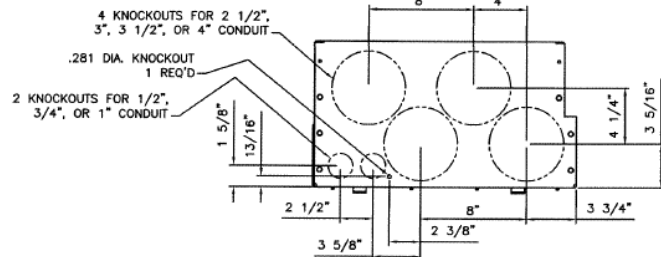

Front View

Front Layout View

Side View

Bottom View

Incoming Cable Sizes:

Lug Pads Only, No lugs

imagination at work

400A MAIN BREAKER SECT W/INTEGRAL PULLBOX
65K 3PH 4W 208Y/120V N3R ENCL EUSERC

REF NO	CAT NO	DWG DATE	REV #
96-5934	TMP3BU4R	8/21/2015	01