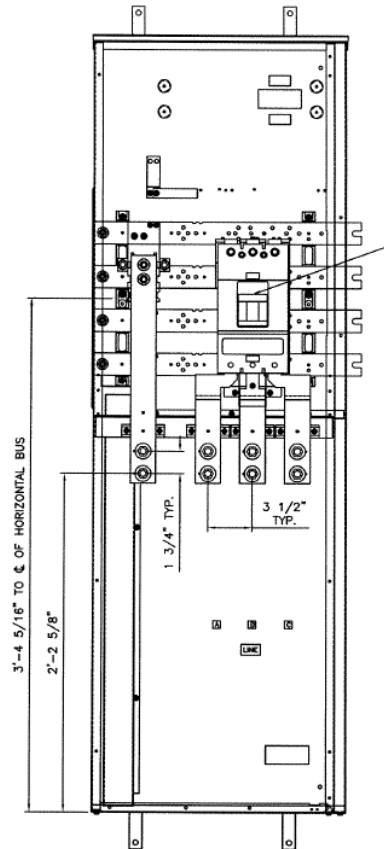

Front View

Front Layout View

Side View

Bottom View

Incoming Cable Sizes:

Lug Pads Only, No lugs

imagination at work

400A MAIN BREAKER SECT W/INTEGRAL PULLBOX
65K 3PH 4W 208Y/120V N3R ENCL EUSERC

REF NO	CAT NO	DWG DATE	REV #
96-5934	TMP3BU4R	8/21/2015	01