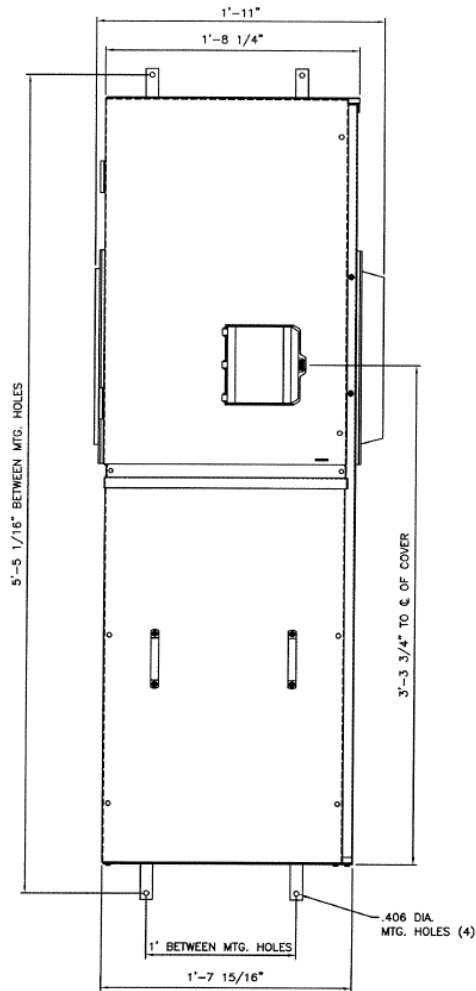

Front View

Front Layout View

Side View

Bottom View

Incoming Cable Sizes:

Lug Pads Only, No lugs

imagination at work

400A MAIN BREAKER SECT W/INTEGRAL PULLBOX
65K 3PH 4W 208Y/120V N3R ENCL EUSERC

REF NO	CAT NO	DWG DATE	REV #
96-5934	TMP3BU4R	8/21/2015	01