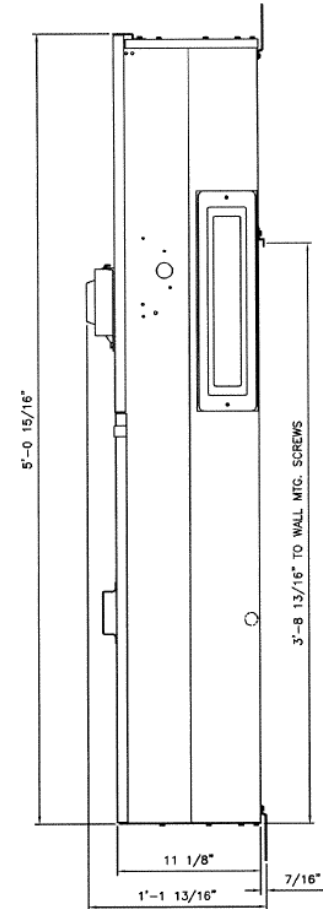

Front View

Front Layout View

Side View

Bottom View

Incoming Cable Sizes:

Lug Pads Only, No lugs

imagination at work

400A MAIN BREAKER SECT W/INTEGRAL PULLBOX
65K 3PH 4W 208Y/120V N3R ENCL EUSERC

REF NO	CAT NO	DWG DATE	REV #
96-5934	TMP3BU4R	8/21/2015	01