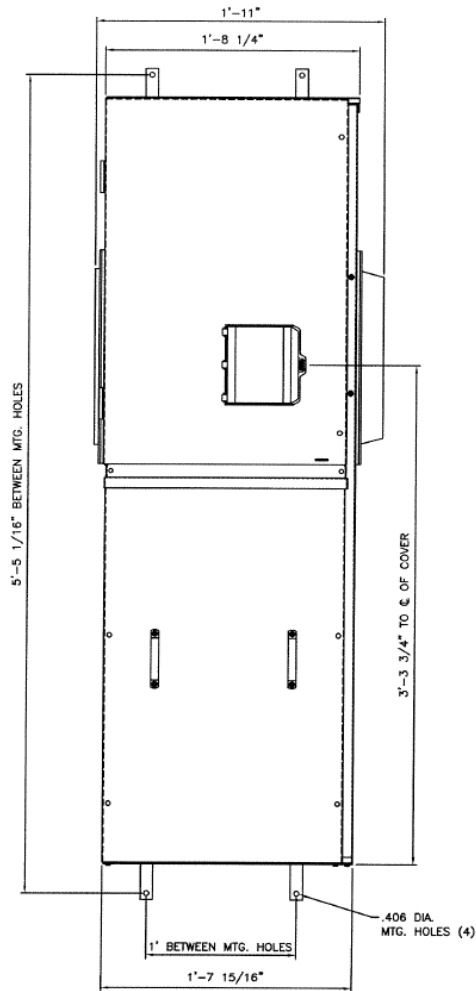

**Front View**

**Front Layout View**

**Side View**

**Bottom View**

**Incoming Cable Sizes:**

Lug Pads Only, No lugs

imagination at work

400A MAIN BREAKER SECT W/INTEGRAL PULLBOX  
65K 3PH 4W 208Y/120V N3R ENCL EUSERC

REF NO	CAT NO	DWG DATE	REV #
96-5934	TMP3BU4R	8/21/2015	01