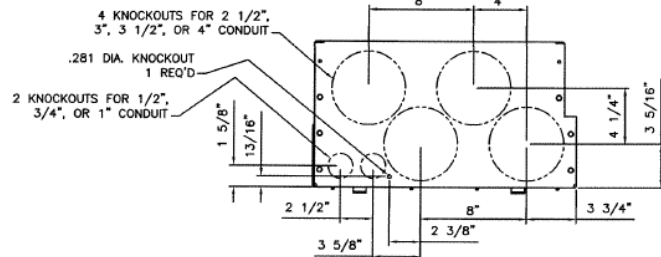

**Front View**

**Front Layout View**

**Side View**

**Bottom View**

**Incoming Cable Sizes:**

Lug Pads Only, No lugs

imagination at work

400A MAIN BREAKER SECT W/INTEGRAL PULLBOX  
65K 3PH 4W 208Y/120V N3R ENCL EUSERC

REF NO	CAT NO	DWG DATE	REV #
96-5934	TMP3BU4R	8/21/2015	01