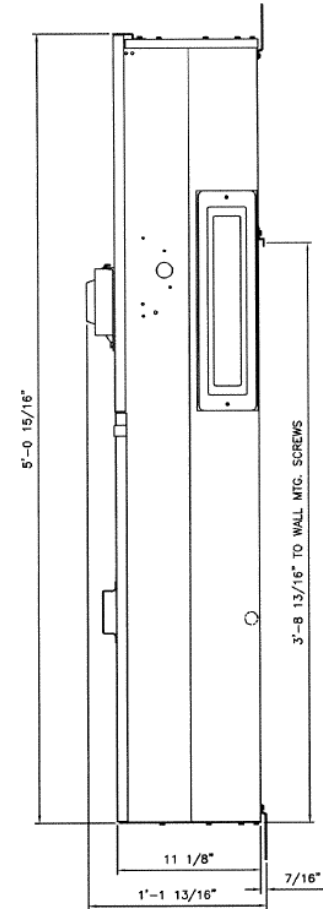

**Front View**

**Front Layout View**

**Side View**

**Bottom View**

**Incoming Cable Sizes:**

Lug Pads Only, No lugs

imagination at work

400A MAIN BREAKER SECT W/INTEGRAL PULLBOX  
65K 3PH 4W 208Y/120V N3R ENCL EUSERC

REF NO	CAT NO	DWG DATE	REV #
96-5934	TMP3BU4R	8/21/2015	01