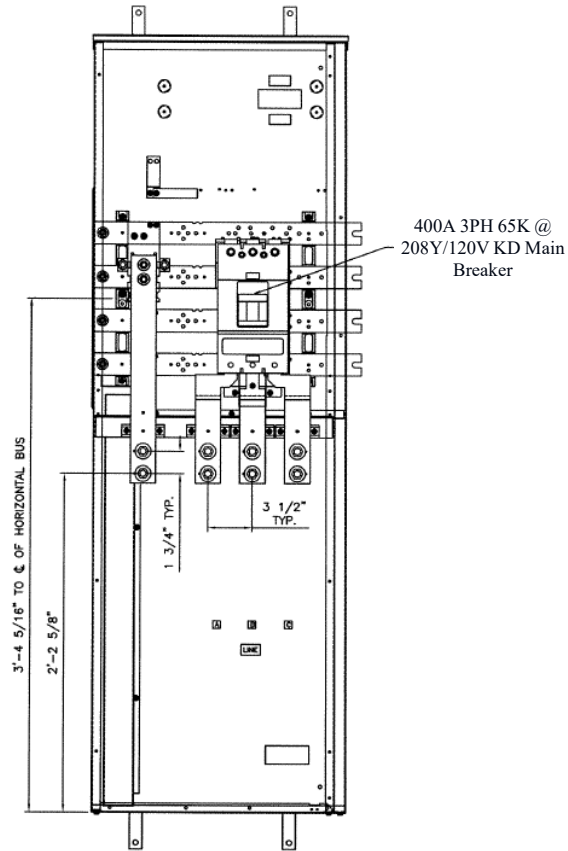

**Front View**

**Front Layout View**

**Side View**

**Bottom View**

**Incoming Cable Sizes:**

Lug Pads Only, No lugs

imagination at work

400A MAIN BREAKER SECT W/INTEGRAL PULLBOX  
65K 3PH 4W 208Y/120V N3R ENCL EUSERC

REF NO	CAT NO	DWG DATE	REV #
96-5934	TMP3BU4R	8/21/2015	01