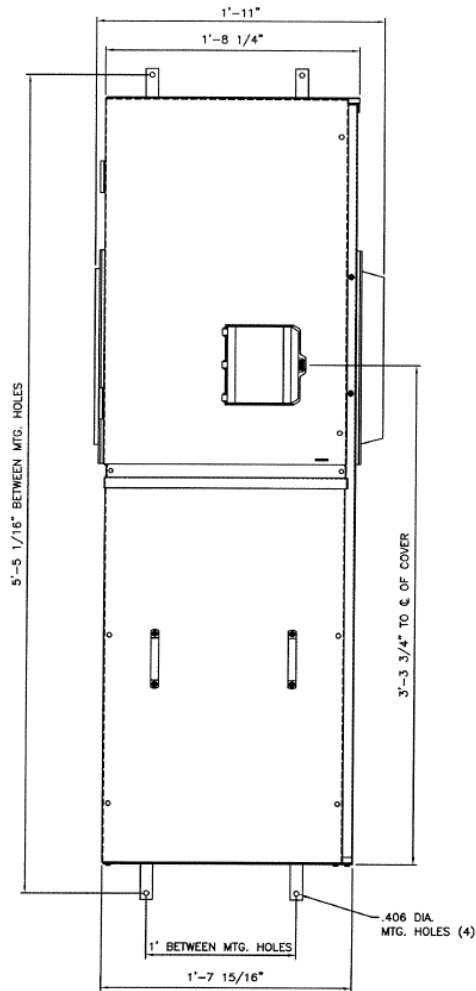

Front View

Front Layout View

Side View

Bottom View

Incoming Cable Sizes:

Lug Pads Only, No lugs

imagination at work

600A MAIN BREAKER SECT W/INTEGRAL PULLBOX
65K 3PH 4W 208Y/120V N3R ENCL EUSERC

REF NO	CAT NO	DWG DATE	REV #
96-5934	TMP3BU6R	8/21/2015	01