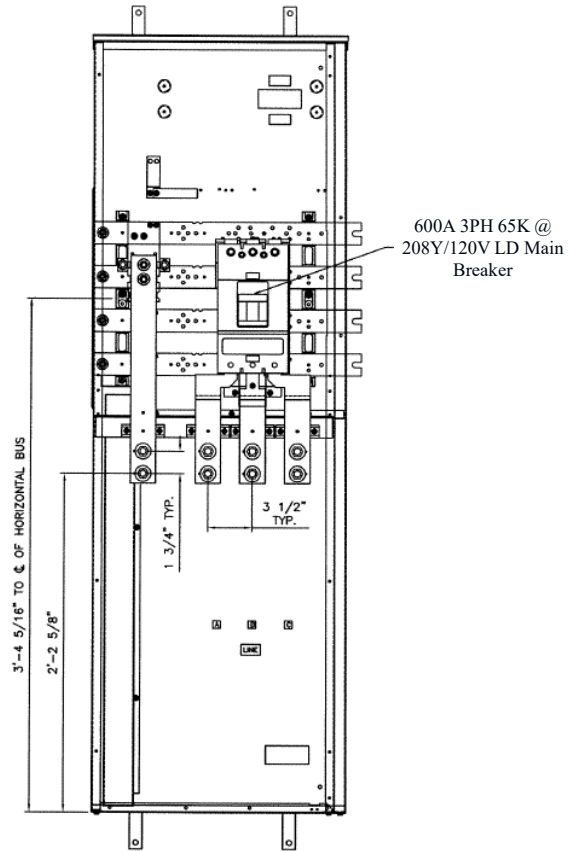

Front View

Front Layout View

Side View

Bottom View

Incoming Cable Sizes:

Lug Pads Only, No lugs

imagination at work

600A MAIN BREAKER SECT W/INTEGRAL PULLBOX
65K 3PH 4W 208Y/120V N3R ENCL EUSERC

REF NO	CAT NO	DWG DATE	REV #
96-5934	TMP3BU6R	8/21/2015	01