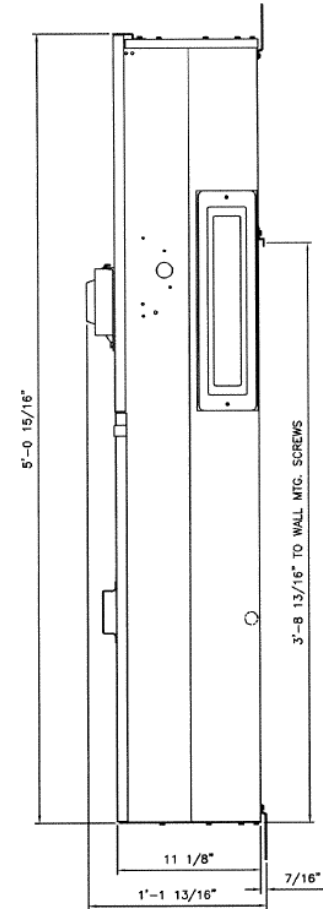

Front View

Front Layout View

Side View

Bottom View

Incoming Cable Sizes:

Lug Pads Only, No lugs

imagination at work

600A MAIN BREAKER SECT W/INTEGRAL PULLBOX
65K 3PH 4W 208Y/120V N3R ENCL EUSERC

REF NO	CAT NO	DWG DATE	REV #
96-5934	TMP3BU6R	8/21/2015	01