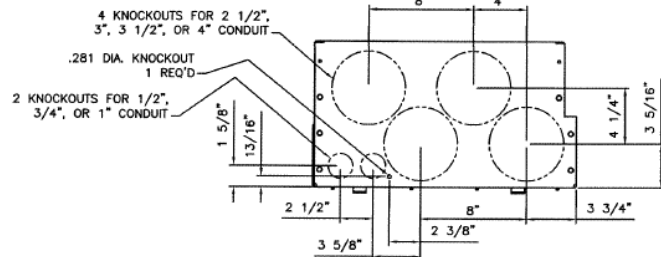

Front View

Front Layout View

Side View

Bottom View

Incoming Cable Sizes:

Lug Pads Only, No lugs

imagination at work

600A MAIN BREAKER SECT W/INTEGRAL PULLBOX
65K 3PH 4W 208Y/120V N3R ENCL EUSERC

REF NO	CAT NO	DWG DATE	REV #
96-5934	TMP3BU6R	8/21/2015	01