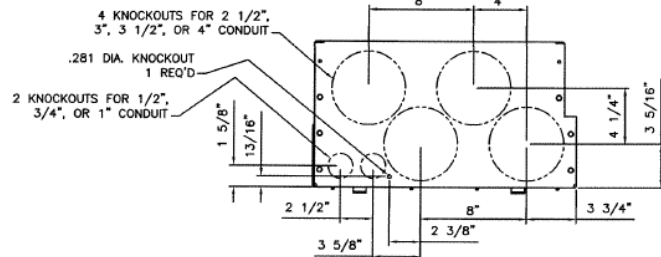

**Front View**

**Front Layout View**

**Side View**

**Bottom View**

**Incoming Cable Sizes:**

Lug Pads Only, No lugs

imagination at work

600A MAIN BREAKER SECT W/INTEGRAL PULLBOX  
65K 3PH 4W 208Y/120V N3R ENCL EUSERC

REF NO	CAT NO	DWG DATE	REV #
96-5934	TMP3BU6R	8/21/2015	01