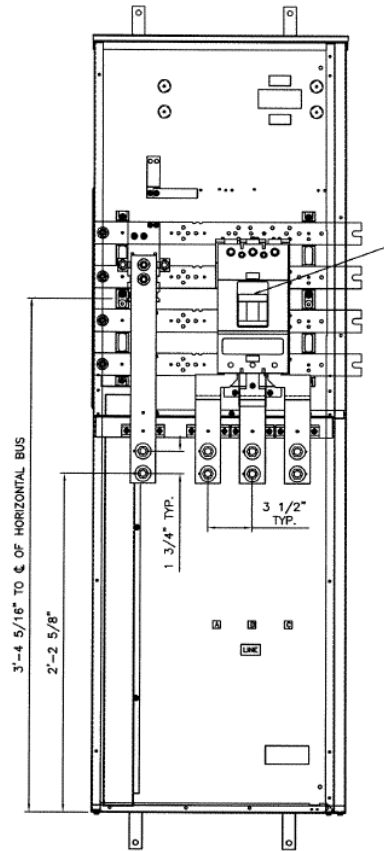

**Front View**

**Front Layout View**

**Side View**

**Bottom View**

**Incoming Cable Sizes:**

Lug Pads Only, No lugs

imagination at work

600A MAIN BREAKER SECT W/INTEGRAL PULLBOX  
65K 3PH 4W 208Y/120V N3R ENCL EUSERC

REF NO	CAT NO	DWG DATE	REV #
96-5934	TMP3BU6R	8/21/2015	01