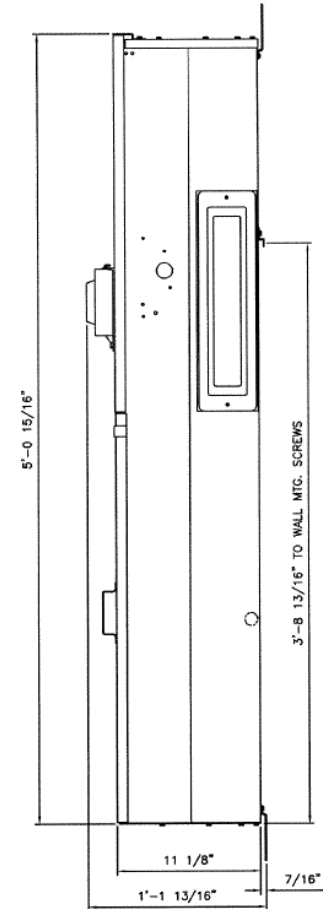

**Front View**

**Front Layout View**

**Side View**

**Bottom View**

**Incoming Cable Sizes:**

Lug Pads Only, No lugs

imagination at work

600A MAIN BREAKER SECT W/INTEGRAL PULLBOX  
65K 3PH 4W 208Y/120V N3R ENCL EUSERC

REF NO	CAT NO	DWG DATE	REV #
96-5934	TMP3BU6R	8/21/2015	01