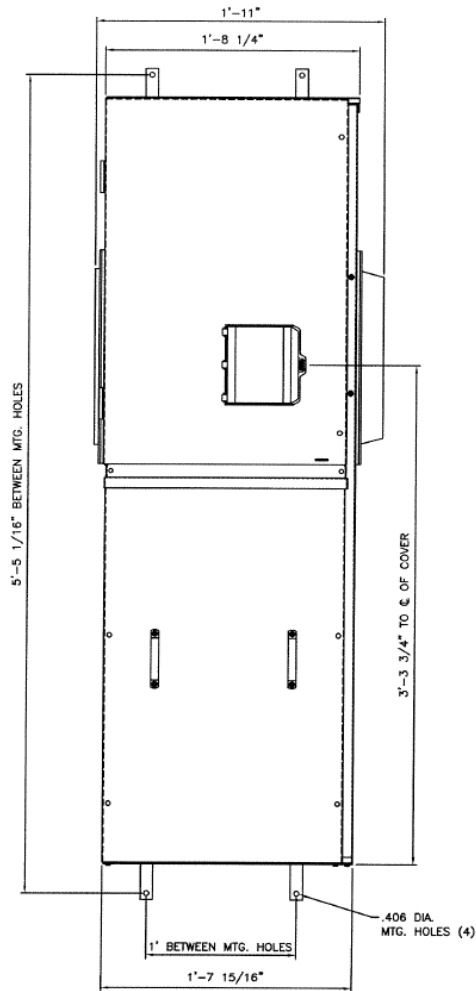

**Front View**

**Front Layout View**

**Side View**

**Bottom View**

**Incoming Cable Sizes:**

Lug Pads Only, No lugs

imagination at work

600A MAIN BREAKER SECT W/INTEGRAL PULLBOX  
65K 3PH 4W 208Y/120V N3R ENCL EUSERC

REF NO	CAT NO	DWG DATE	REV #
96-5934	TMP3BU6R	8/21/2015	01