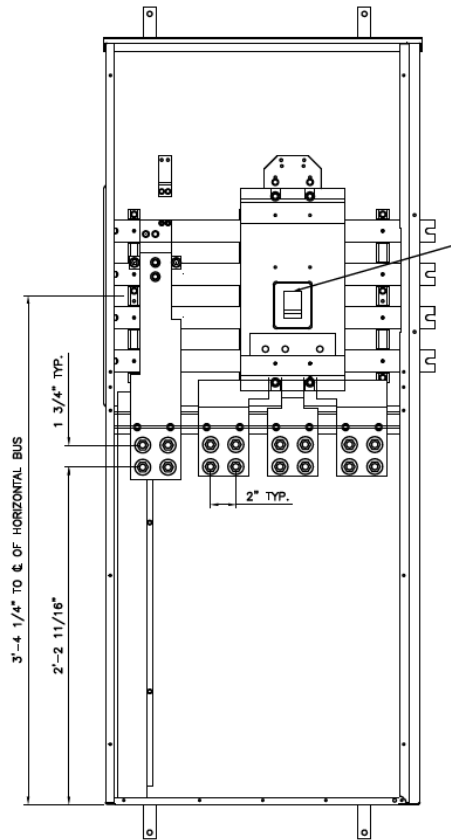

Front View

Front Layout View

800A 3PH 65K @
208Y/120V MDL
Main Breaker

Side View

Bottom View

Incoming Cable Sizes:

Lug Pads Only, No lugs

imagination at work

800A MAIN BREAKER SECT W/INTEGRAL PULLBOX
65K 3PH 4W 208Y/120V N3R ENCL EUSERC

REF NO	CAT NO	DWG DATE	REV #
96-5936	TMP3BU8R	8/21/2015	01