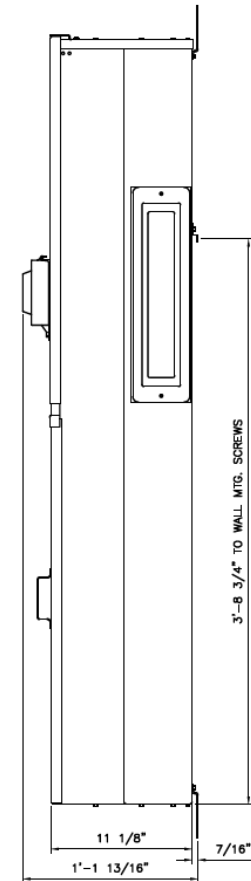

Front View

Front Layout View

800A 3PH 65K @
208Y/120V MDL
Main Breaker

Side View

Bottom View

Incoming Cable Sizes:

Lug Pads Only, No lugs

imagination at work

800A MAIN BREAKER SECT W/INTEGRAL PULLBOX
65K 3PH 4W 208Y/120V N3R ENCL EUSERC

REF NO	CAT NO	DWG DATE	REV #
96-5936	TMP3BU8R	8/21/2015	01