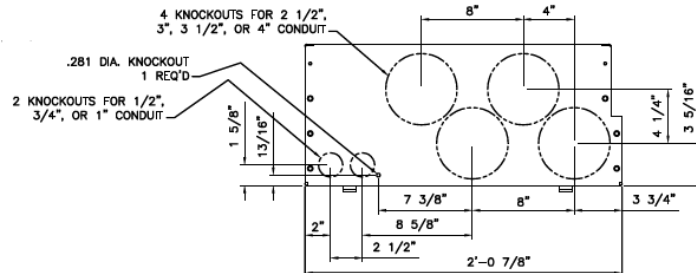

Front View

Front Layout View

800A 3PH 65K @
208Y/120V MDL
Main Breaker

Side View

Bottom View

Incoming Cable Sizes:

Lug Pads Only, No lugs

imagination at work

800A MAIN BREAKER SECT W/INTEGRAL PULLBOX
65K 3PH 4W 208Y/120V N3R ENCL EUSERC

REF NO	CAT NO	DWG DATE	REV #
96-5936	TMP3BU8R	8/21/2015	01