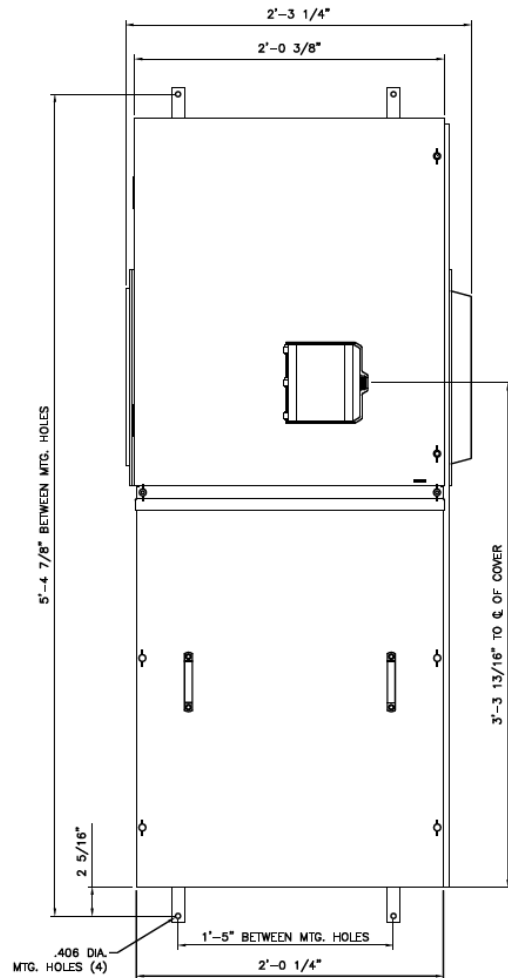

Front View

Front Layout View

800A 3PH 65K @
208Y/120V MDL
Main Breaker

Side View

Bottom View

Incoming Cable Sizes:

Lug Pads Only, No lugs

imagination at work

800A MAIN BREAKER SECT W/INTEGRAL PULLBOX
65K 3PH 4W 208Y/120V N3R ENCL EUSERC

REF NO	CAT NO	DWG DATE	REV #
96-5936	TMP3BU8R	8/21/2015	01