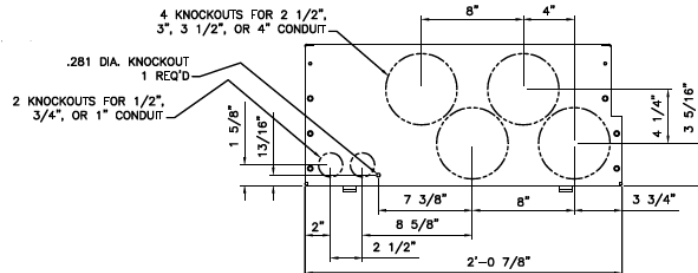

Front View

Front Layout View

800A 3PH 65K @
208Y/120V SKH
Main Breaker

Side View

Bottom View

Incoming Cable Sizes:

Lug Pads Only, No lugs

imagination at work

800A MAIN BREAKER SECT W/INTEGRAL PULLBOX
65K 3PH 4W 208Y/120V N3R ENCL EUSERC

REF NO	CAT NO	DWG DATE	REV #
96-5936	TMP3BU8R	8/21/2015	01