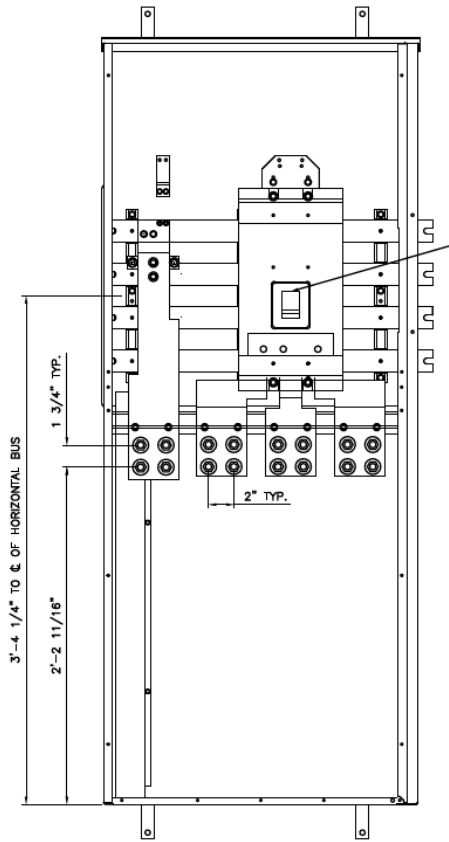

Front View

Front Layout View

800A 3PH 65K @
208Y/120V SKH
Main Breaker

Side View

Bottom View

Incoming Cable Sizes:

Lug Pads Only, No lugs

imagination at work

800A MAIN BREAKER SECT W/INTEGRAL PULLBOX
65K 3PH 4W 208Y/120V N3R ENCL EUSERC

REF NO	CAT NO	DWG DATE	REV #
96-5936	TMP3BU8R	8/21/2015	01