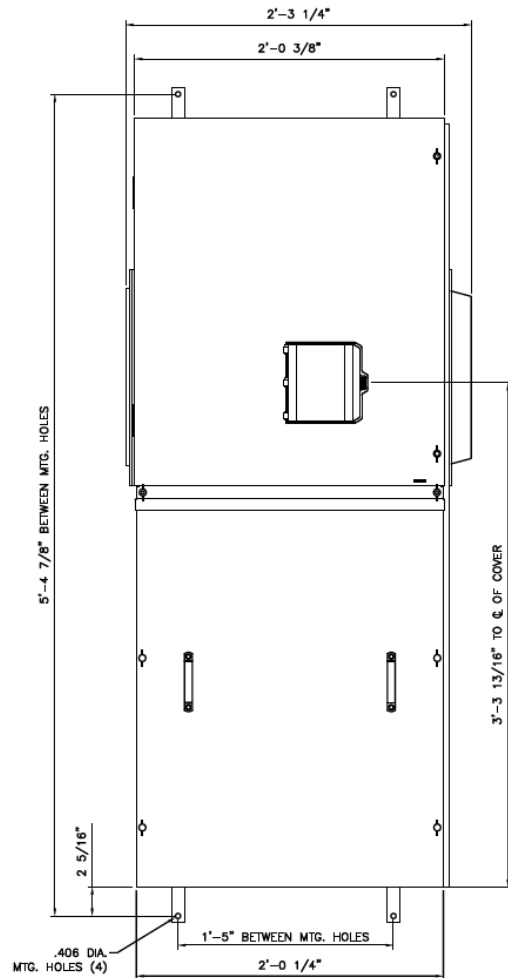

Front View

Front Layout View

800A 3PH 65K @
208Y/120V SKH
Main Breaker

Side View

Bottom View

Incoming Cable Sizes:

Lug Pads Only, No lugs

imagination at work

800A MAIN BREAKER SECT W/INTEGRAL PULLBOX
65K 3PH 4W 208Y/120V N3R ENCL EUSERC

REF NO	CAT NO	DWG DATE	REV #
96-5936	TMP3BU8R	8/21/2015	01