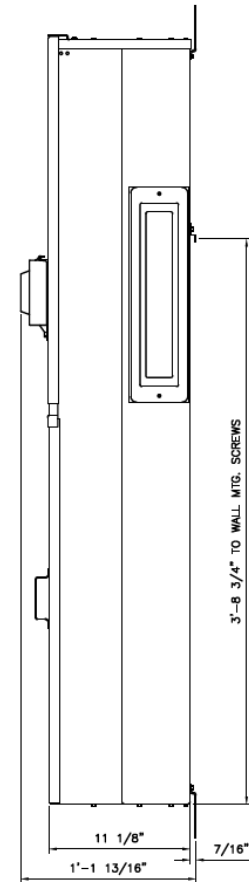

Front View

Front Layout View

800A 3PH 65K @
208Y/120V SKH
Main Breaker

Side View

Bottom View

Incoming Cable Sizes:

Lug Pads Only, No lugs

imagination at work

800A MAIN BREAKER SECT W/INTEGRAL PULLBOX
65K 3PH 4W 208Y/120V N3R ENCL EUSERC

REF NO	CAT NO	DWG DATE	REV #
96-5936	TMP3BU8R	8/21/2015	01