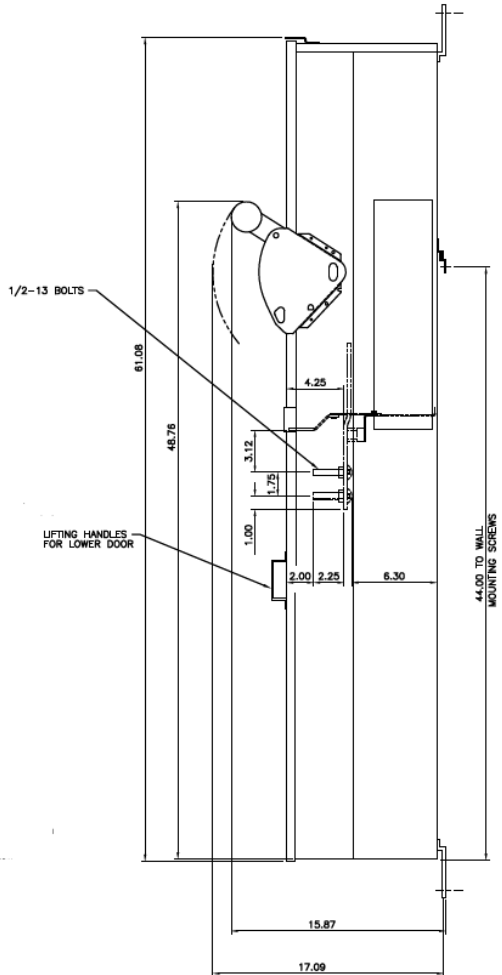

### Front View

This unit uses only Class T fuses

### Side View

### Bottom View

**Incoming Cable Sizes:**  
 Compression Lug Landing Kit Included  
 (NEMA 2-Hole Spacing)

imagination at work

METER MOD III-400A MAIN FUSIBLE SWITCH N3R ENCL  
 100KAIC 3PH 4W 208Y/120V BOTTOM FEED W/ PULL BOX