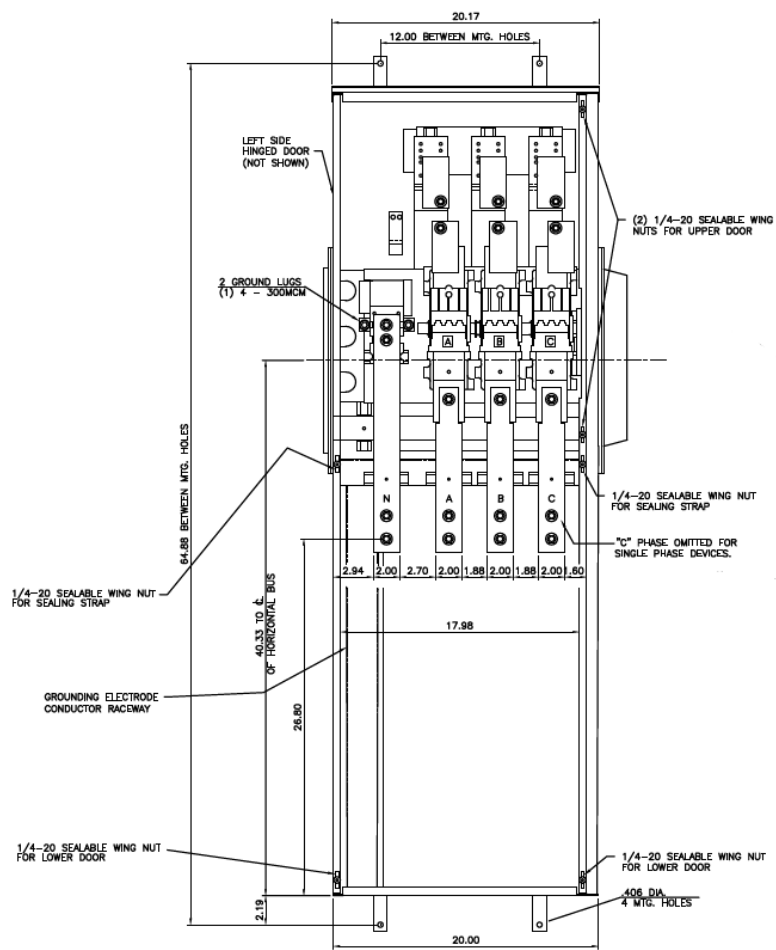

### Front View

This unit uses only Class T fuses

### Side View

### Bottom View

**Incoming Cable Sizes:**  
 Compression Lug Landing Kit Included  
 (NEMA 2-Hole Spacing)

imagination at work

METER MOD III-400A MAIN FUSIBLE SWITCH N3R ENCL  
 100KAIC 3PH 4W 208Y/120V BOTTOM FEED W/ PULL BOX