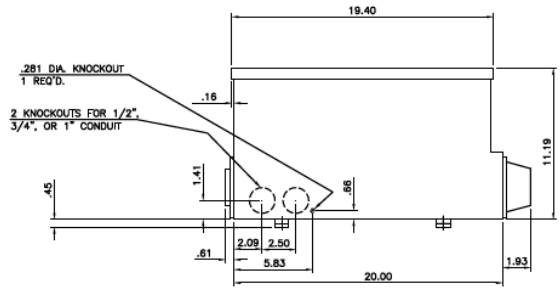

### Side View

### Bottom View

**Incoming Cable Sizes:**  
 Compression Lug Landing Kit Included  
 (NEMA 2-Hole Spacing)

imagination at work

METER MOD III-400A MAIN FUSIBLE SWITCH N3R ENCL  
 100KAIC 3PH 4W 208Y/120V BOTTOM FEED W/ PULL BOX