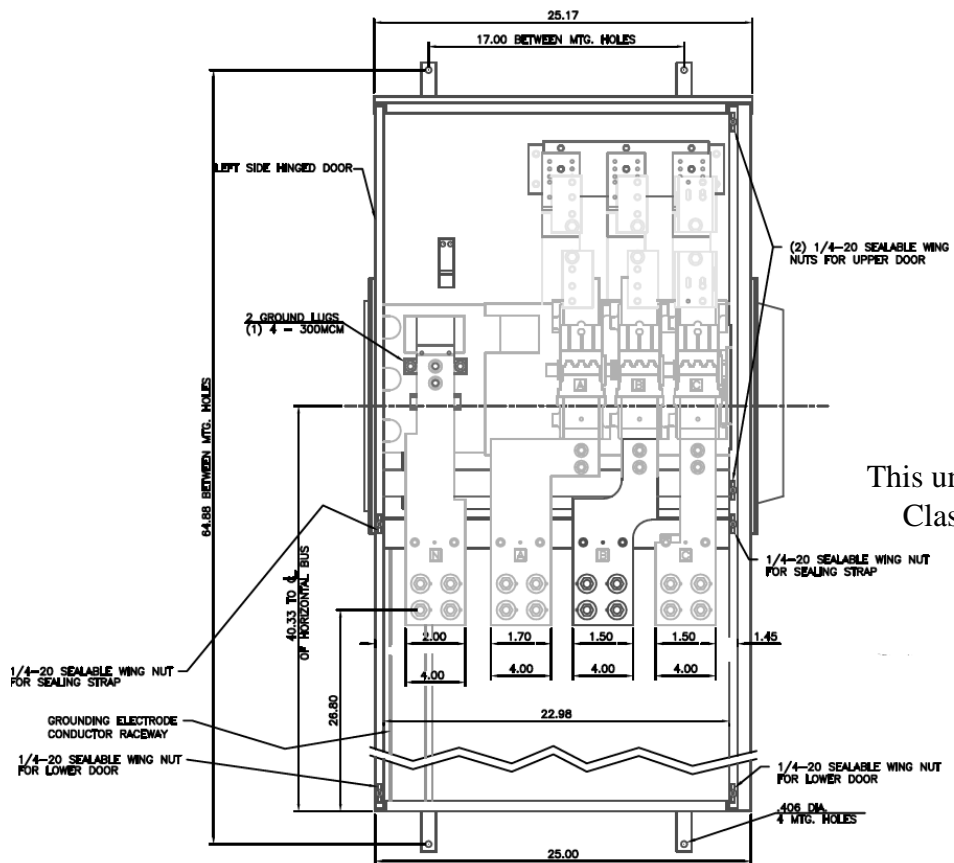

Front View

This unit uses only Class T fuses

Side View

Bottom View

Incoming Cable Sizes:
Compression Lug
Landing Kit Included
(NEMA 2-Hole Spacing)

imagination at work

METER MOD III-600A MAIN FUSIBLE SWITCH N3R ENCL
100KAIC 3PH 4W 208Y/120V BOTTOM FEED W/ PULL BOX

| REF NO | CAT NO | DWG DATE | REV # |
|---------|-------------|----------|-------|
| 96-2681 | TMP3FB6RCLL | 1/8/2015 | 01 |