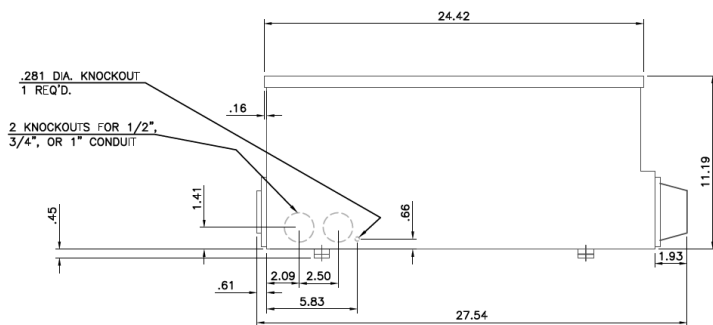

Front View

This unit uses only Class T fuses

Side View

Bottom View

Incoming Cable Sizes:
Compression Lug
Landing Kit Included
(NEMA 2-Hole Spacing)

imagination at work

METER MOD III-600A MAIN FUSIBLE SWITCH N3R ENCL
100KAIC 3PH 4W 208Y/120V BOTTOM FEED W/ PULL BOX

| REF NO | CAT NO | DWG DATE | REV # |
|---------|-------------|----------|-------|
| 96-2681 | TMP3FB6RCLL | 1/8/2015 | 01 |