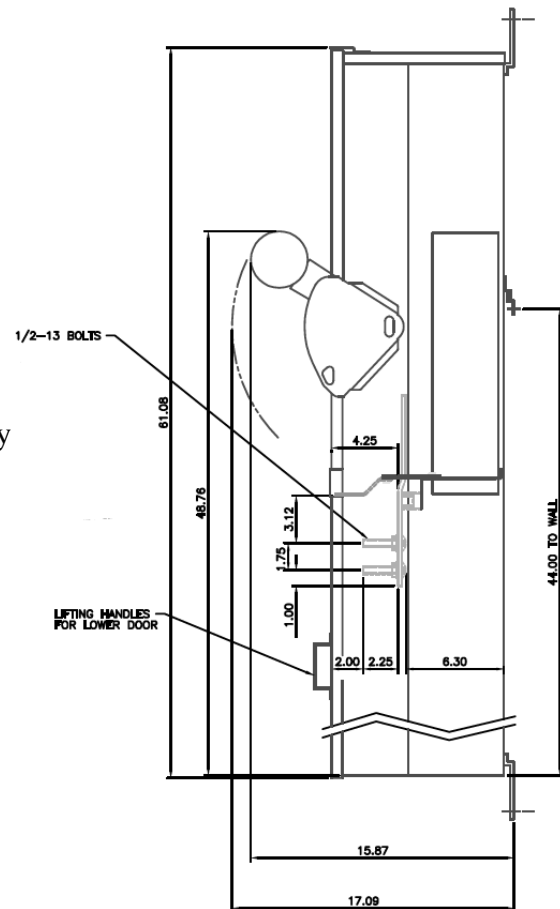

Front View

This unit uses only Class T fuses

Side View

Bottom View

Incoming Cable Sizes:
Compression Lug
Landing Kit Included
(NEMA 2-Hole Spacing)

imagination at work

METER MOD III-600A MAIN FUSIBLE SWITCH N3R ENCL
100KAIC 3PH 4W 208Y/120V BOTTOM FEED W/ PULL BOX

| REF NO | CAT NO | DWG DATE | REV # |
|---------|-------------|----------|-------|
| 96-2681 | TMP3FB6RCLL | 1/8/2015 | 01 |