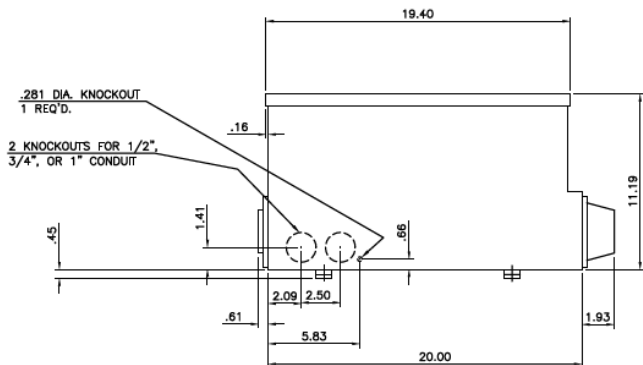

Front View

Side View

This unit uses only Class T fuses

Incoming Cable Sizes:

(4) 3/0-750MCM per Ph/Neutral (AL/CU)

imagination at work

METER MOD III-800A MAIN FUSIBLE SWITCH N3R ENCL
100KAIC 3PH 4W 208Y/120V BOTTOM ONLY FEED

REF NO	CAT NO	DWG DATE	REV #
96-2504	TMP3FB8R	1/8/2015	01

Bottom View