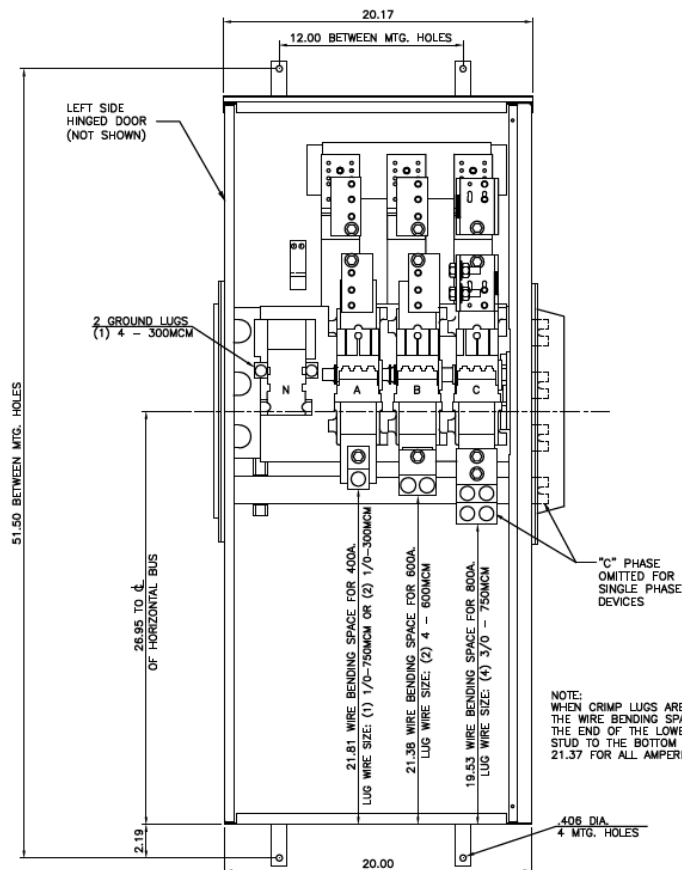

Front View

Side View

This unit uses only Class T fuses

Incoming Cable Sizes:

(4) 3/0-750MCM per Ph/Neutral (AL/CU)

imagination at work

METER MOD III-800A MAIN FUSIBLE SWITCH N3R ENCL
100KAIC 3PH 4W 208Y/120V BOTTOM ONLY FEED

REF NO	CAT NO	DWG DATE	REV #
96-2504	TMP3FB8R	1/8/2015	01

Bottom View