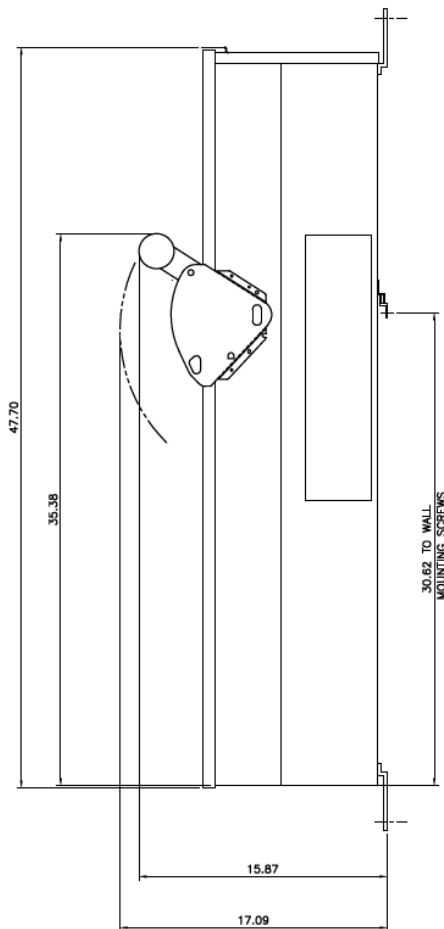

Front View

Side View

This unit uses only Class T fuses

Incoming Cable Sizes:

(4) 3/0-750MCM per Ph/Neutral (AL/CU)

imagination at work

METER MOD III-800A MAIN FUSIBLE SWITCH N3R ENCL
100KAIC 3PH 4W 208Y/120V BOTTOM ONLY FEED

REF NO	CAT NO	DWG DATE	REV #
96-2504	TMP3FB8R	1/8/2015	01

Bottom View