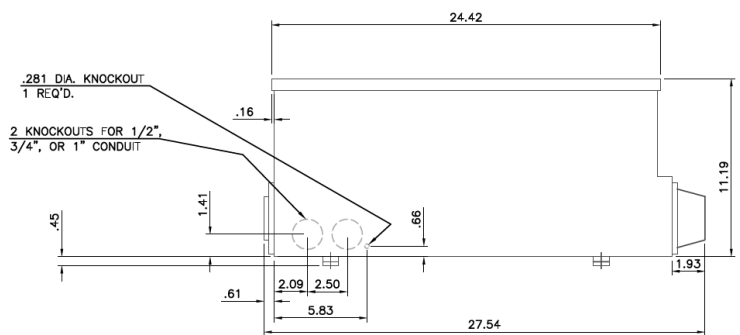

Front View

This unit uses only Class T fuses

Side View

Bottom View

Incoming Cable Sizes:

Compression Lug
Landing Kit Included
(NEMA 2-Hole Spacing)

imagination at work

METER MOD III-800A MAIN FUSIBLE SWITCH N3R ENCL
100KAIC 3PH 4W 208Y/120V BOTTOM FEED W/ PULL BOX

REF NO	CAT NO	DWG DATE	REV #
96-2681	TMP3FB8RCLL	1/8/2015	01