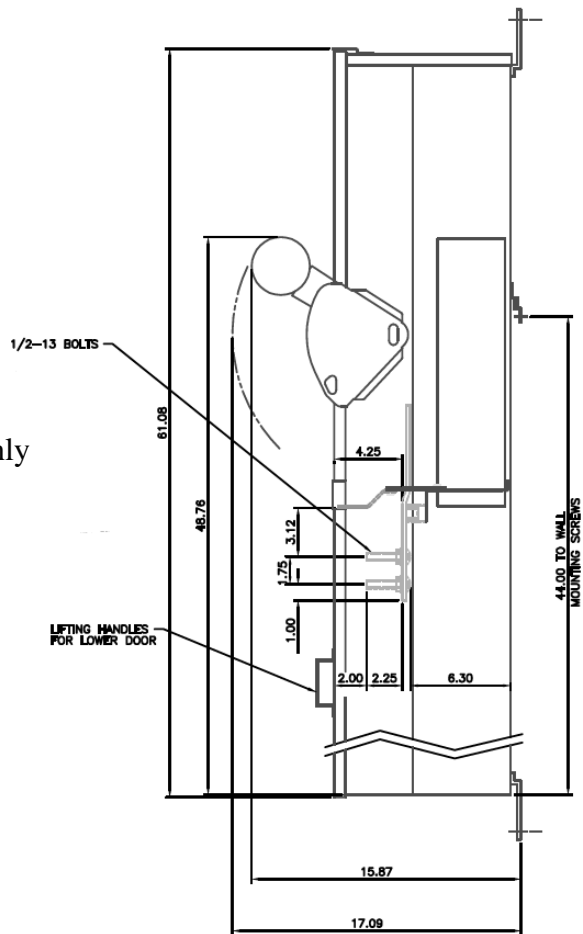

Front View

This unit uses only Class T fuses

Side View

Bottom View

Incoming Cable Sizes:

Compression Lug
Landing Kit Included
(NEMA 2-Hole Spacing)

imagination at work

METER MOD III-800A MAIN FUSIBLE SWITCH N3R ENCL
100KAIC 3PH 4W 208Y/120V BOTTOM FEED W/ PULL BOX

REF NO	CAT NO	DWG DATE	REV #
96-2681	TMP3FB8RCLL	1/8/2015	01