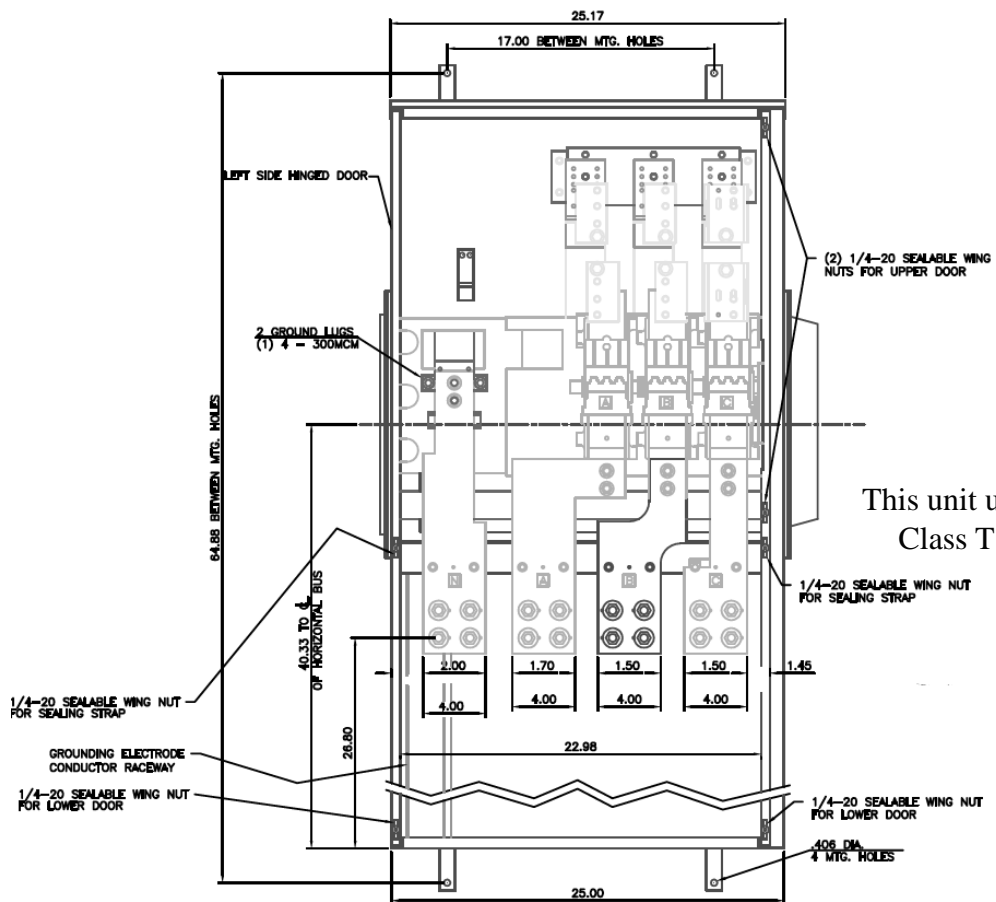

Front View

This unit uses only Class T fuses

Side View

Bottom View

Incoming Cable Sizes:

Compression Lug
Landing Kit Included
(NEMA 2-Hole Spacing)

imagination at work

METER MOD III-800A MAIN FUSIBLE SWITCH N3R ENCL
100KAIC 3PH 4W 208Y/120V BOTTOM FEED W/ PULL BOX

REF NO	CAT NO	DWG DATE	REV #
96-2681	TMP3FB8RCLL	1/8/2015	01