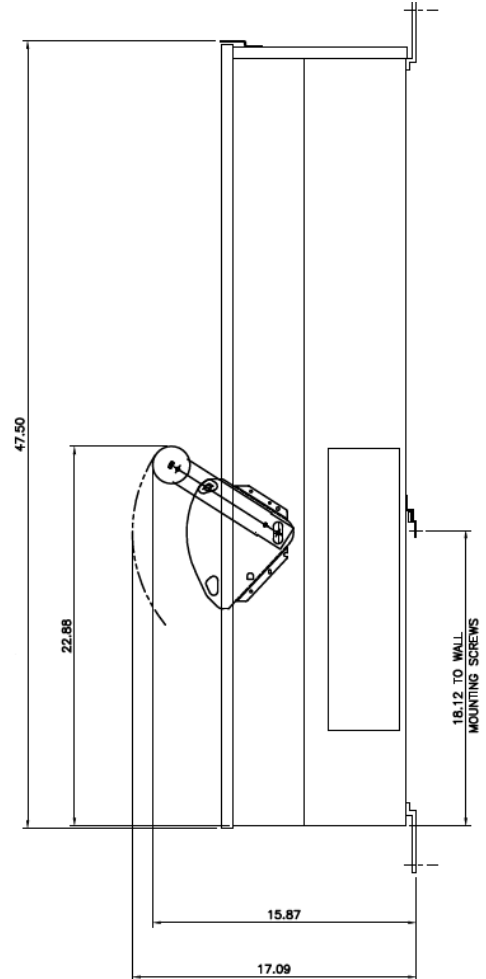

Front View

This unit uses only
Class T fuses

Side View

Incoming Cable Sizes:

- (1) 1/0-750MCM per Ph/Neutral (AL/CU)
- or-
- (2) 1/0-300MCM per Ph/Neutral (AL/CU)

imagination at work

METER MOD III-400A MAIN FUSIBLE SWITCH N3R ENCL
100KAIC 3PH 4W 208Y/120V TOP ONLY FEED

REF NO	CAT NO	DWG DATE	REV #
96-2503	TMP3FT4R	1/8/2015	01

Top View