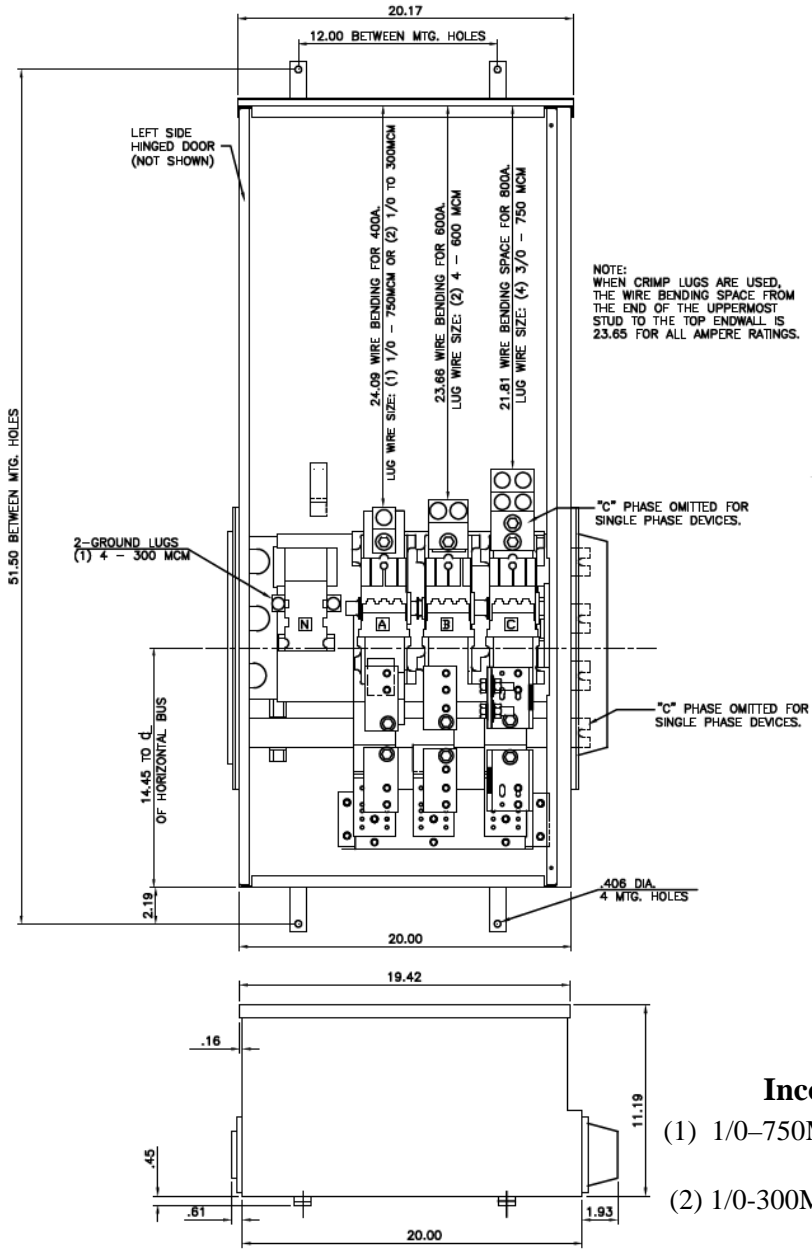

Front View

This unit uses only
Class T fuses

Side View

Incoming Cable Sizes:

- (1) 1/0-750MCM per Ph/Neutral (AL/CU)
- or-
- (2) 1/0-300MCM per Ph/Neutral (AL/CU)

imagination at work

METER MOD III-400A MAIN FUSIBLE SWITCH N3R ENCL
100KAIC 3PH 4W 208Y/120V TOP ONLY FEED

REF NO	CAT NO	DWG DATE	REV #
96-2503	TMP3FT4R	1/8/2015	01

Top View