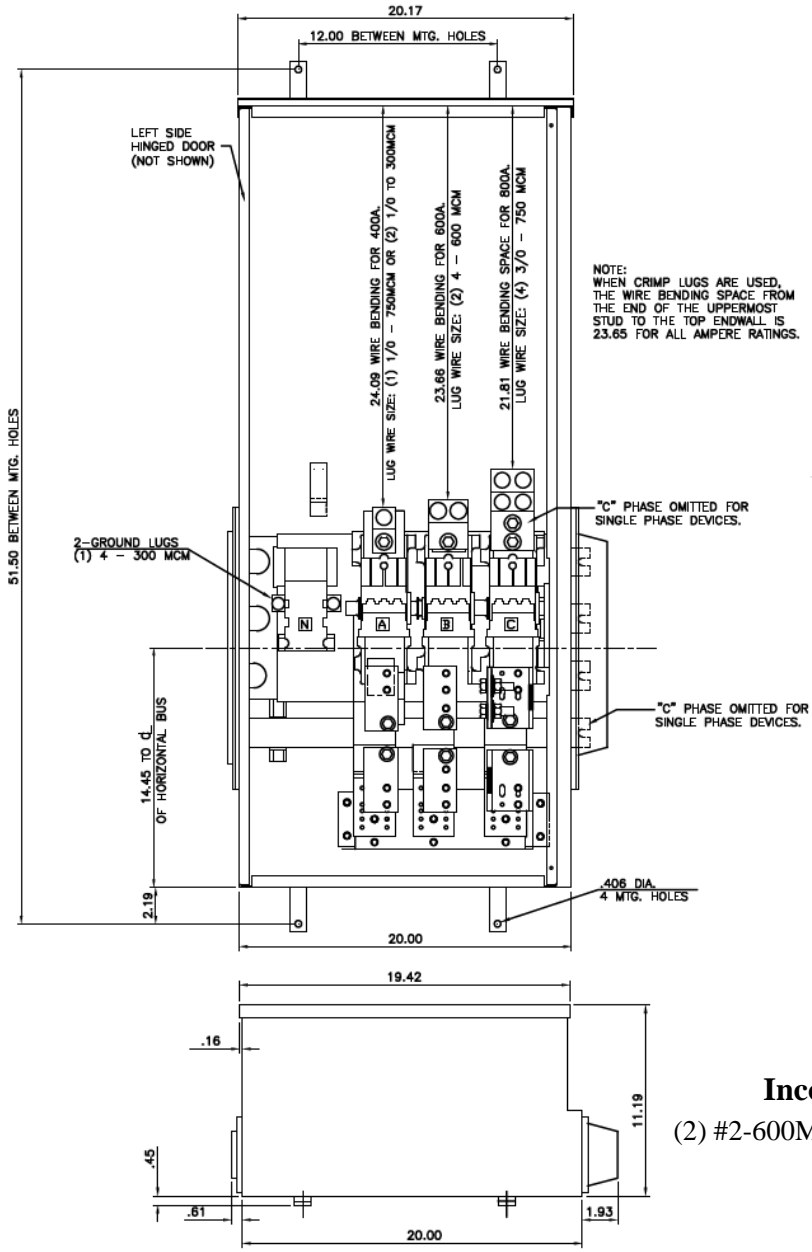

Front View

Top View

Side View

This unit uses only
Class T fuses

Incoming Cable Sizes:
(2) #2-600MCM per Ph/Neutral (AL/CU)

imagination at work

METER MOD III-600A MAIN FUSIBLE SWITCH N3R ENCL
100KAIC 3PH 4W 208Y/120V TOP ONLY FEED

REF NO	CAT NO	DWG DATE	REV #
96-2503	TMP3FT6R	1/8/2015	01