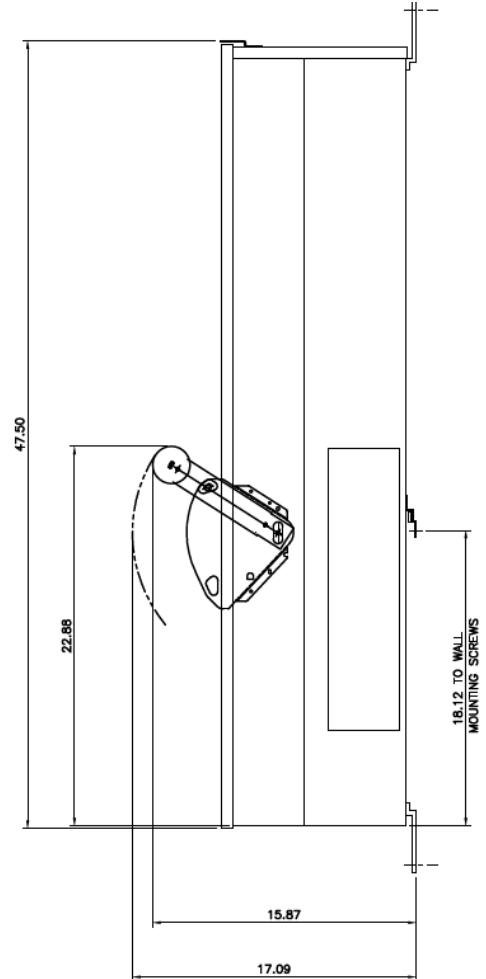

Front View

Top View

Side View

This unit uses only
Class T fuses

Incoming Cable Sizes:
(2) #2-600MCM per Ph/Neutral (AL/CU)

imagination at work

METER MOD III-600A MAIN FUSIBLE SWITCH N3R ENCL
100KAIC 3PH 4W 208Y/120V TOP ONLY FEED

REF NO	CAT NO	DWG DATE	REV #
96-2503	TMP3FT6R	1/8/2015	01