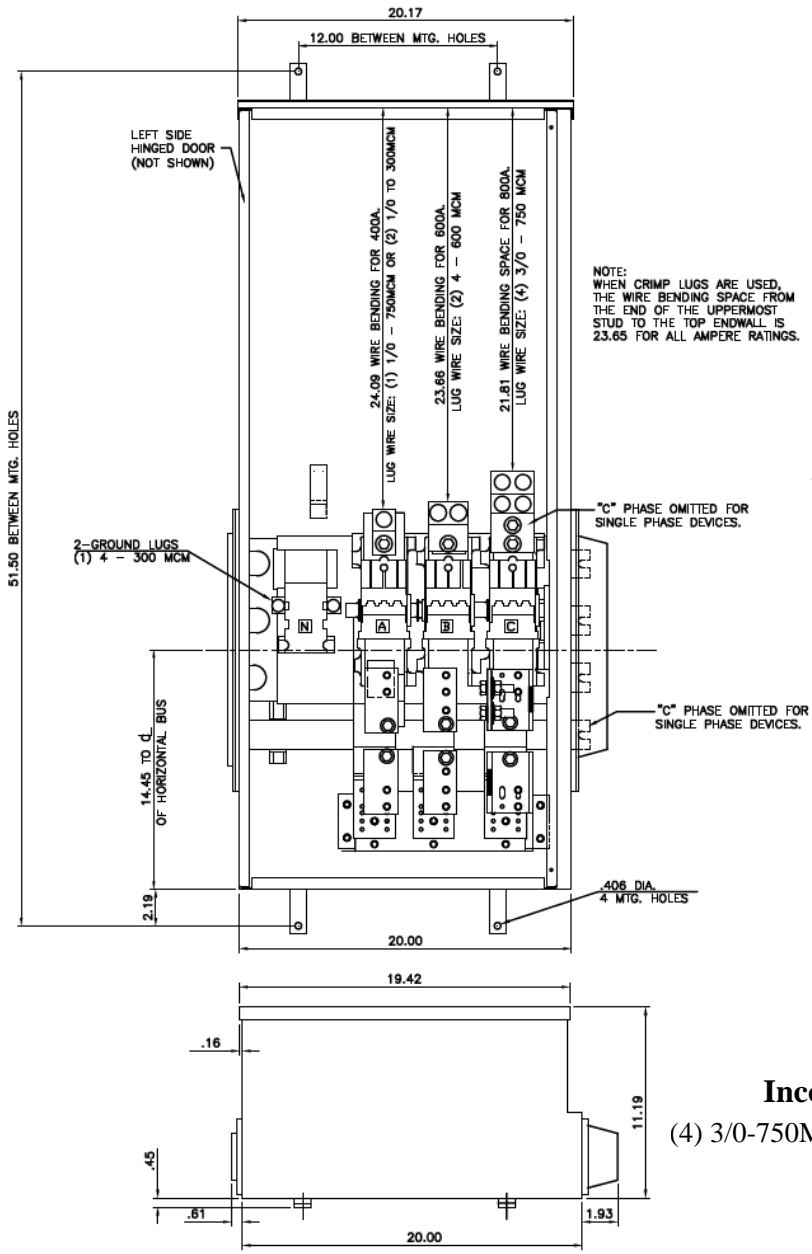

Front View

Top View

Side View

This unit uses only Class T fuses

Incoming Cable Sizes:
 (4) 3/0-750MCM per Ph/Neutral (AL/CU)

imagination at work

METER MOD III-800A MAIN FUSIBLE SWITCH N3R ENCL
 100KAIC 3PH 4W 208Y/120V TOP ONLY FEED

REF NO	CAT NO	DWG DATE	REV #
96-2503	TMP3FT8R	1/8/2015	01