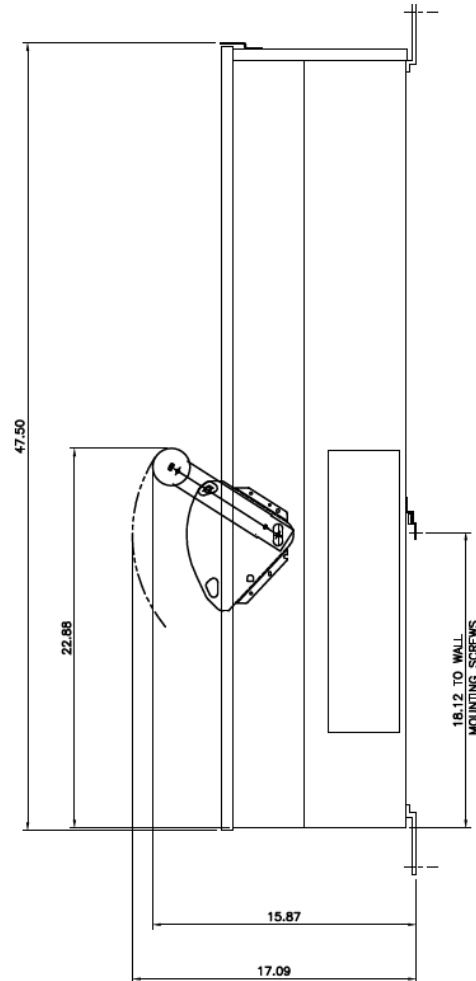

Front View

Top View

Side View

This unit uses only Class T fuses

Incoming Cable Sizes:
 (4) 3/0-750MCM per Ph/Neutral (AL/CU)

imagination at work

METER MOD III-800A MAIN FUSIBLE SWITCH N3R ENCL
 100KAIC 3PH 4W 208Y/120V TOP ONLY FEED

REF NO	CAT NO	DWG DATE	REV #
96-2503	TMP3FT8R	1/8/2015	01