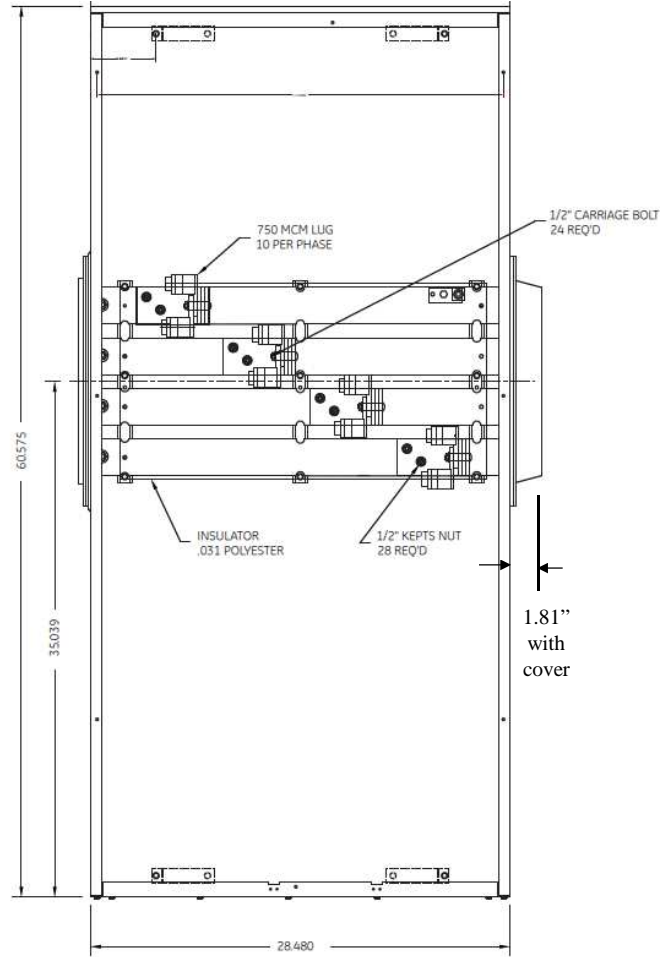

Side View

Front View

Front Layout View

Incoming Line Cable Sizes:

(5) Up to 750MCM per Ph/Neutral (AL/CU)

Outgoing Load Cable Sizes:

(5) Up to 750MCM per Ph/Neutral (AL/CU)

Bottom View

imagination at work

METER MOD III-1200A MAIN LUG SECTION N3R ENCL
100KAIC 3PH4W 208Y/120V TOP/BOT FED W/FEED THRU LUGS

REF NO	CAT NO	DWG DATE	REV #
96-5764	TMP3L12RCRIS	1/8/2015	01