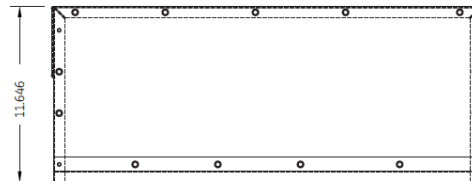

Side View

Front View

Front Layout View

Incoming Line Cable Sizes:

(5) Up to 750MCM per Ph/Neutral (AL/CU)

Outgoing Load Cable Sizes:

(5) Up to 750MCM per Ph/Neutral (AL/CU)

Bottom View

imagination at work

METER MOD III-1200A MAIN LUG SECTION N3R ENCL
100KAIC 3PH4W 208Y/120V TOP/BOT FED W/FEED THRU LUGS

REF NO	CAT NO	DWG DATE	REV #
96-5764	TMP3L12RCRIS	1/8/2015	01