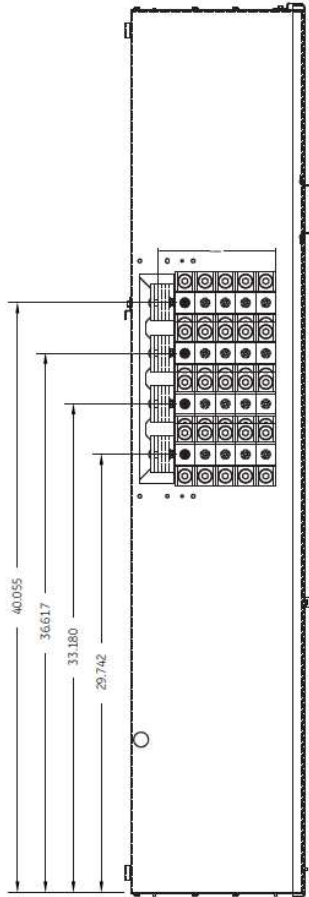

Side View

Front View

Front Layout View

Incoming Line Cable Sizes:

(5) Up to 750MCM per Ph/Neutral (AL/CU)

Outgoing Load Cable Sizes:

(5) Up to 750MCM per Ph/Neutral (AL/CU)

Bottom View

imagination at work

METER MOD III-1200A MAIN LUG SECTION N3R ENCL
100KAIC 3PH4W 208Y/120V TOP/BOT FED W/FEED THRU LUGS

REF NO	CAT NO	DWG DATE	REV #
96-5764	TMP3L12RCRIS	1/8/2015	01