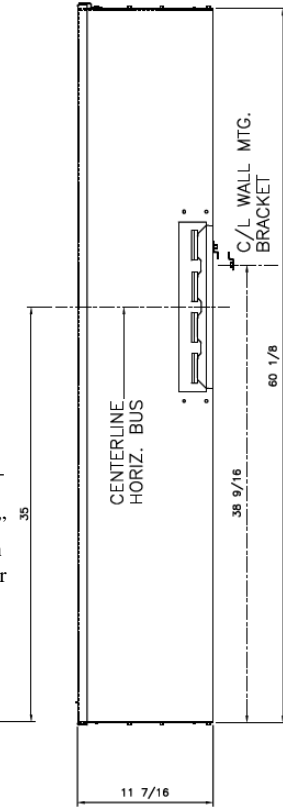

Front View Option # 1

Front View Option # 2

Front View Standard

Side View

Bottom View

imagination at work

METER MOD III-1600A MAIN LUG SECTION N3R ENCL
100KAIC 3PH4W 208Y/120V TOP/BOTTOM FEED

REF NO	CAT NO	DWG DATE	REV #
96-5764	TMP3L16R	1/8/2015	01