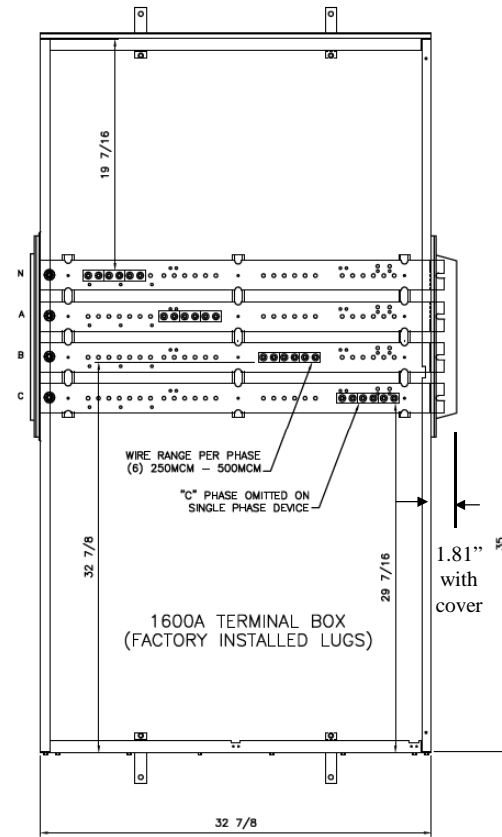

Front View Option # 1

Front View Option # 2

Front View Standard

Side View

Bottom View

imagination at work

METER MOD III-1600A MAIN LUG SECTION N3R ENCL
100KAIC 3PH4W 208Y/120V TOP/BOTTOM FEED

REF NO	CAT NO	DWG DATE	REV #
96-5764	TMP3L16R	1/8/2015	01