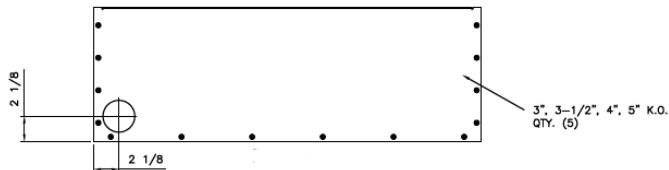

Front View Option # 1

Front View Option # 2

Front View Standard

Side View

Bottom View

imagination at work

METER MOD III-1600A MAIN LUG SECTION N3R ENCL
100KAIC 3PH4W 208Y/120V TOP/BOTTOM FEED

REF NO	CAT NO	DWG DATE	REV #
96-5764	TMP3L16R	1/8/2015	01