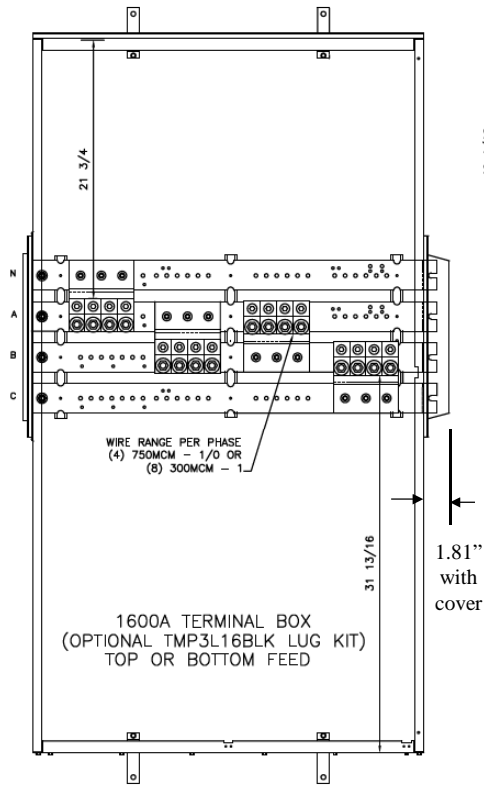

Front View Option # 1

Front View Option # 2

Front View Standard

Side View

Bottom View

imagination at work

METER MOD III-1600A MAIN LUG SECTION N3R ENCL
100KAIC 3PH4W 208Y/120V TOP/BOTTOM FEED

REF NO	CAT NO	DWG DATE	REV #
96-5764	TMP3L16R	1/8/2015	01