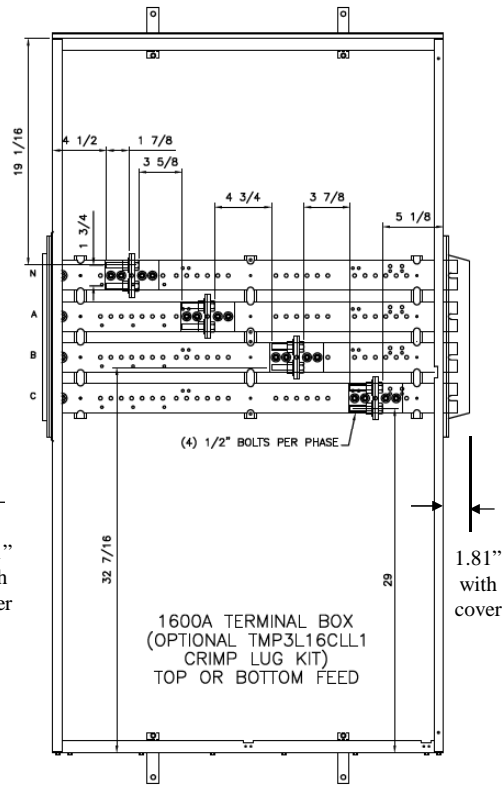

Front View Option # 1

Front View Option # 2

Front View Standard

Side View

Bottom View

imagination at work

METER MOD III-1600A MAIN LUG SECTION N3R ENCL
100KAIC 3PH4W 208Y/120V TOP/BOTTOM FEED

REF NO	CAT NO	DWG DATE	REV #
96-5764	TMP3L16R	1/8/2015	01