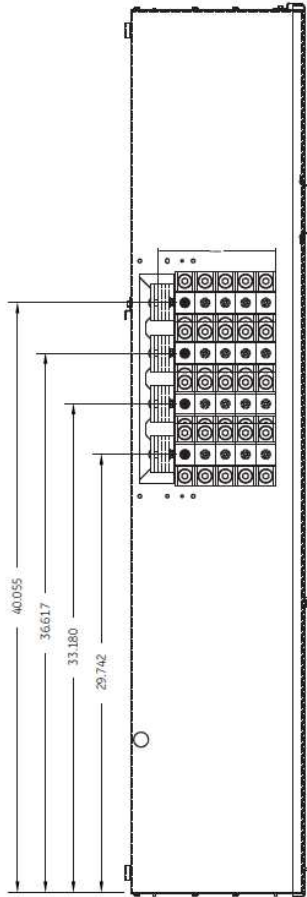

**Side View**

**Front View**

**Front Layout View**

**Incoming Line Cable Sizes:**

(5) Up to 750MCM per Ph/Neutral (AL/CU)

**Outgoing Load Cable Sizes:**

(5) Up to 750MCM per Ph/Neutral (AL/CU)

**Bottom View**

imagination at work

METER MOD III-1600A MAIN LUG SECTION N3R ENCL  
100KAIC 3PH4W 208Y/120V TOP/BOT FED W/FEED THRU LUGS

REF NO	CAT NO	DWG DATE	REV #
96-5764	TMP3L16RCRIS	1/8/2015	01