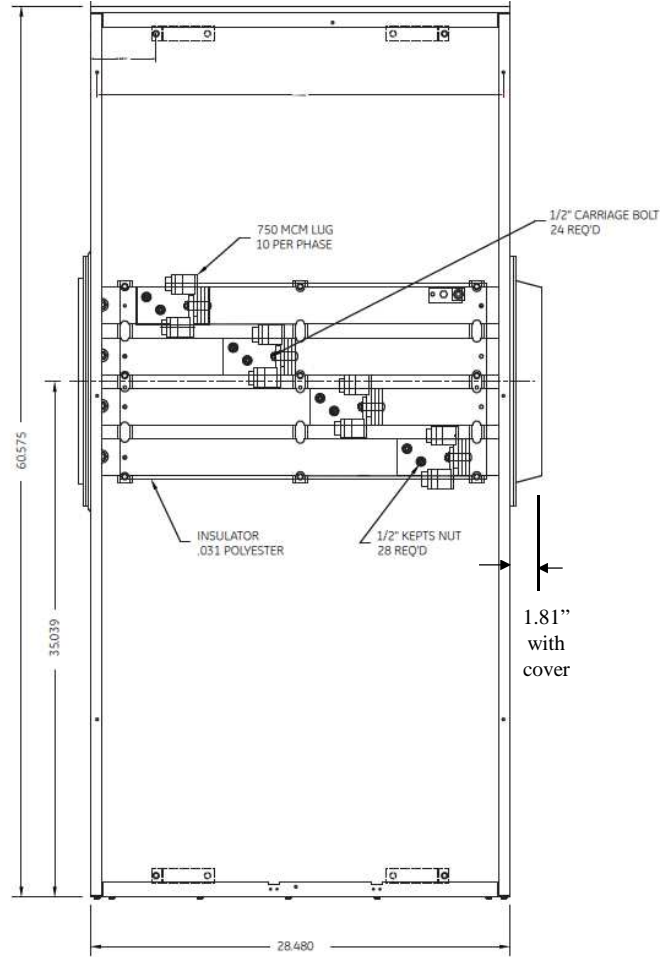

**Side View**

**Front View**

**Front Layout View**

**Incoming Line Cable Sizes:**

(5) Up to 750MCM per Ph/Neutral (AL/CU)

**Outgoing Load Cable Sizes:**

(5) Up to 750MCM per Ph/Neutral (AL/CU)

**Bottom View**

imagination at work

METER MOD III-1600A MAIN LUG SECTION N3R ENCL  
100KAIC 3PH4W 208Y/120V TOP/BOT FED W/FEED THRU LUGS

REF NO	CAT NO	DWG DATE	REV #
96-5764	TMP3L16RCRIS	1/8/2015	01