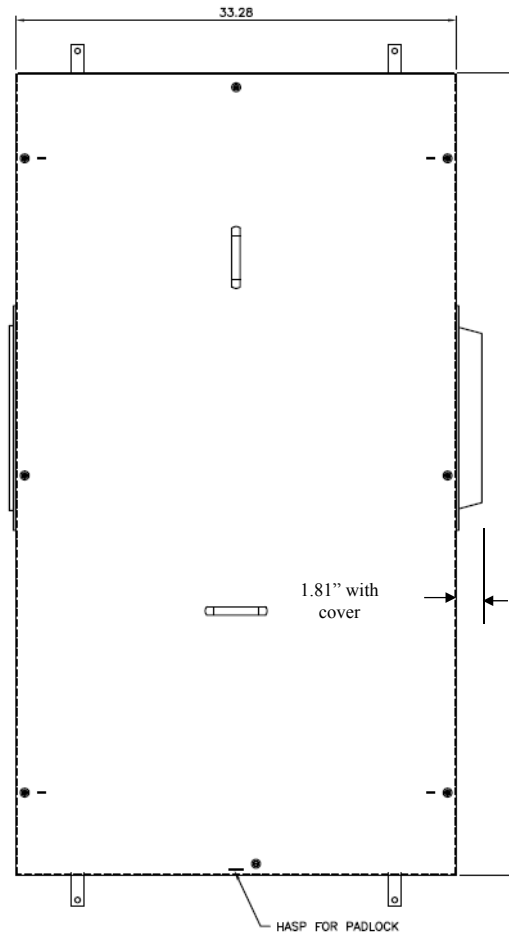

Side View

Front View w/o Cover

Front View W/Cover

Top View

Bottom View

Bottom View (Lug Layout)

Incoming Cable Sizes - Line:

(8) 1/0 - 750MCM per Ph/Neutral (AL/CU)

Outgoing Cable Sizes - Load:

(8) 1/0 - 750MCM per Ph/Neutral (AL/CU)

Note: This unit has feed thru-lugs. A total of (16) lugs per phase are provided

imagination at work

METER MOD III-2000A MAIN LUG SECTION N3R ENCL
100KAIC 3PH4W 208Y/120V TOP/BOT FED W/FEED THRU LUGS