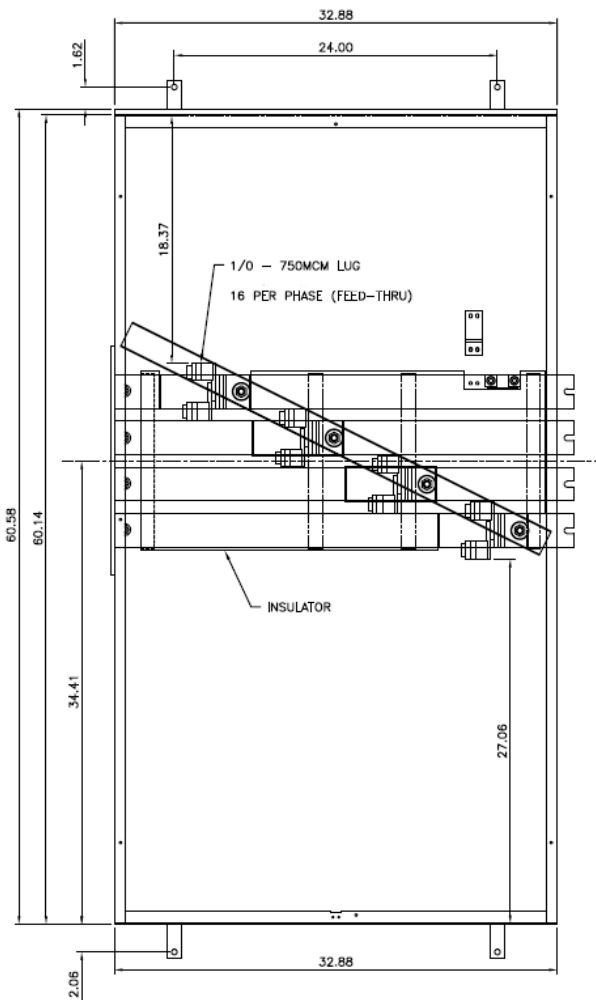

Side View

Front View w/o Cover

Front View W/Cover

Top View

Bottom View

Bottom View (Lug Layout)

Incoming Cable Sizes - Line:

(8) 1/0 - 750MCM per Ph/Neutral (AL/CU)

Outgoing Cable Sizes - Load:

(8) 1/0 - 750MCM per Ph/Neutral (AL/CU)

Note: This unit has feed thru-lugs. A total of (16) lugs per phase are provided

imagination at work

METER MOD III-2000A MAIN LUG SECTION N3R ENCL
100KAIC 3PH4W 208Y/120V TOP/BOT FED W/FEED THRU LUGS