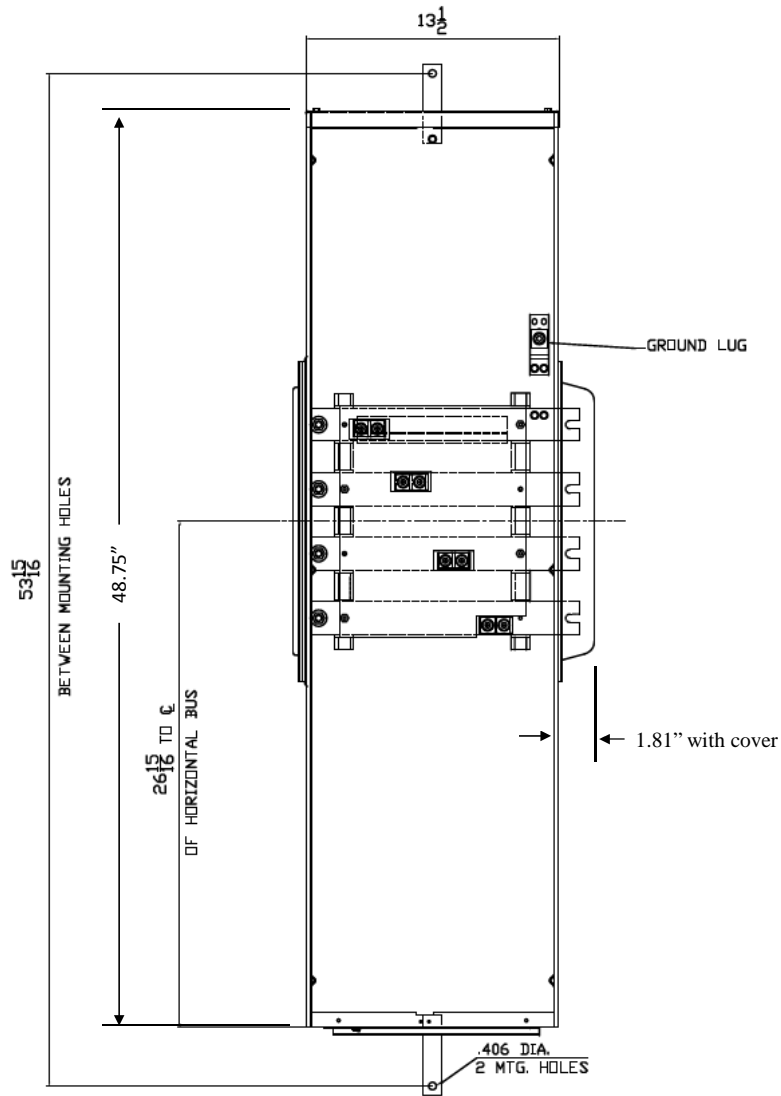

Front View

Bottom View

Incoming Cable Sizes:

- (1) #6- 600MCM per Ph/Neutral (AL/CU)
- or-
- (2) 1/0-250MCM per Ph/Neutral (AL/CU)

imagination at work

METER MOD III-400A MAIN LUG SECTION N3R ENCL
100KAIC 3PH 4W 208Y/120V TOP/BOTTOM FEED

REF NO	CAT NO	DWG DATE	REV #
96-5704	TMP3L4R	1/8/2015	01