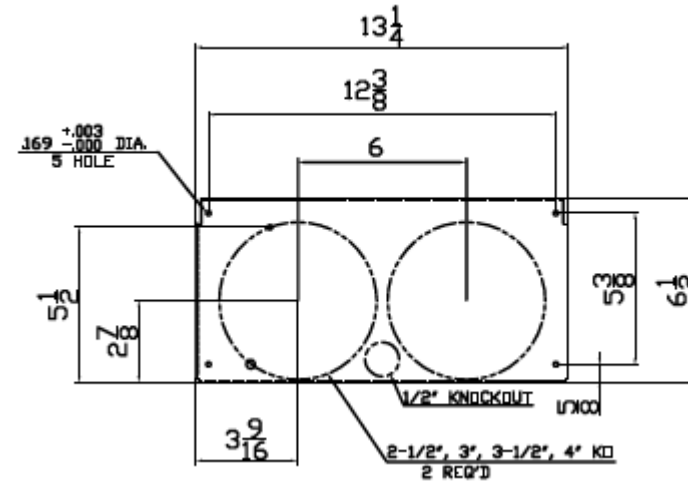

Front View

Bottom View

Incoming Cable Sizes:

- (1) #6- 600MCM per Ph/Neutral (AL/CU)
- or-
- (2) 1/0-250MCM per Ph/Neutral (AL/CU)

imagination at work

METER MOD III-400A MAIN LUG SECTION N3R ENCL
100KAIC 3PH 4W 208Y/120V TOP/BOTTOM FEED

REF NO	CAT NO	DWG DATE	REV #
96-5704	TMP3L4R	1/8/2015	01