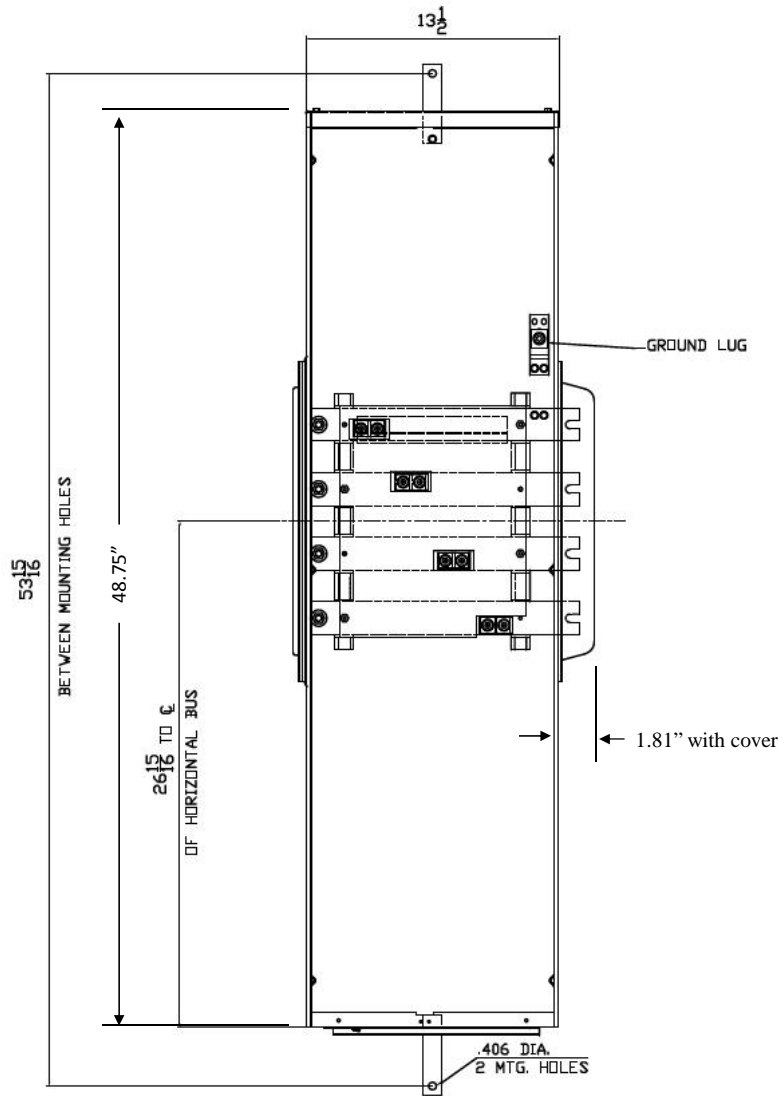

Front View

Incoming Cable Sizes:
(2) 250-500MCM (AL/CU)

Bottom View

imagination at work

METER MOD III-600A MAIN LUG SECTION N3R ENCL
100KAIC 3PH 4W 208Y/120V TOP/BOTTOM FEED

REF NO	CAT NO	DWG DATE	REV #
96-5704	TMP3L6R	1/8/2015	01