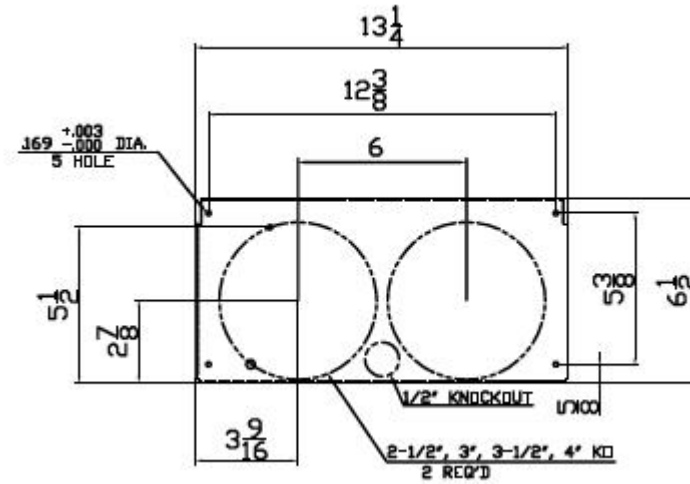

Front View

Incoming Cable Sizes:
(2) 250-500MCM (AL/CU)

Bottom View

imagination at work

METER MOD III-600A MAIN LUG SECTION N3R ENCL
100KAIC 3PH 4W 208Y/120V TOP/BOTTOM FEED

REF NO	CAT NO	DWG DATE	REV #
96-5704	TMP3L6R	1/8/2015	01