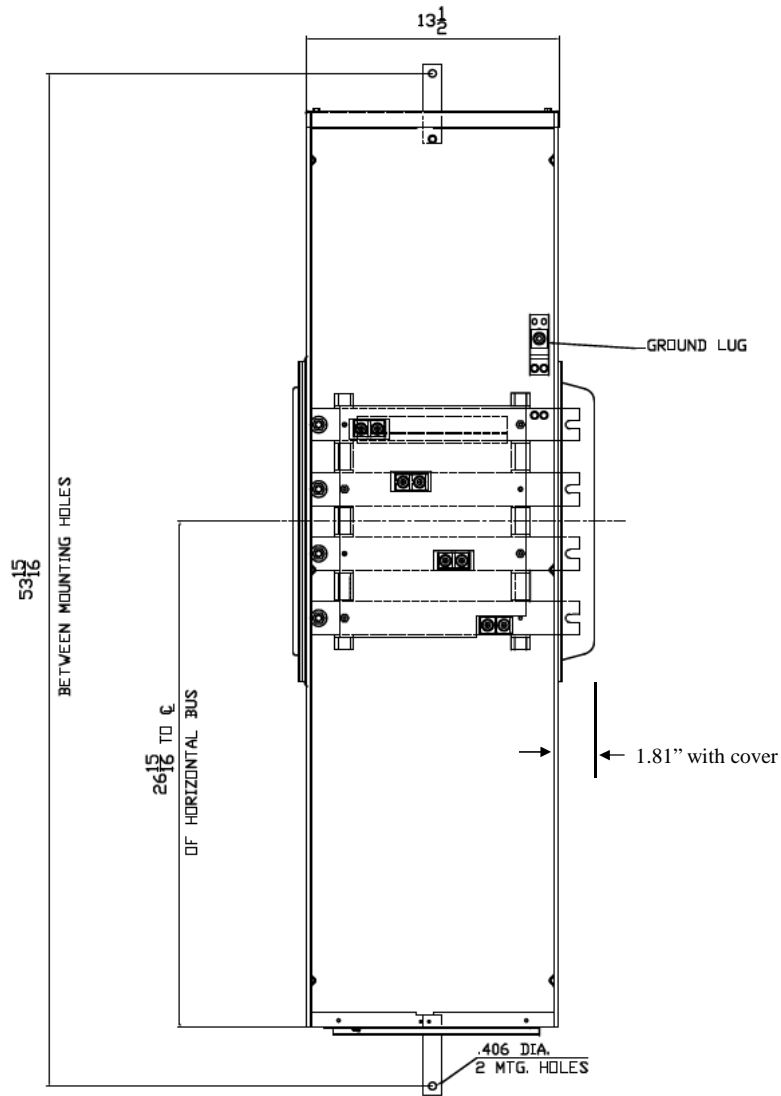

Front View

Bottom View

Incoming Cable Sizes:

(2) 250-500MCM per Ph/Neutral (AL/CU)

imagination at work

METER MOD III-600A MAIN LUG SECTION N3R ENCL
100KAIC 3PH4W 208Y/120V TOP/BOTTOM FEED COPPER BUS

REF NO	CAT NO	DWG DATE	REV #
96-5704	TMP3L6RCU	1/8/2015	01