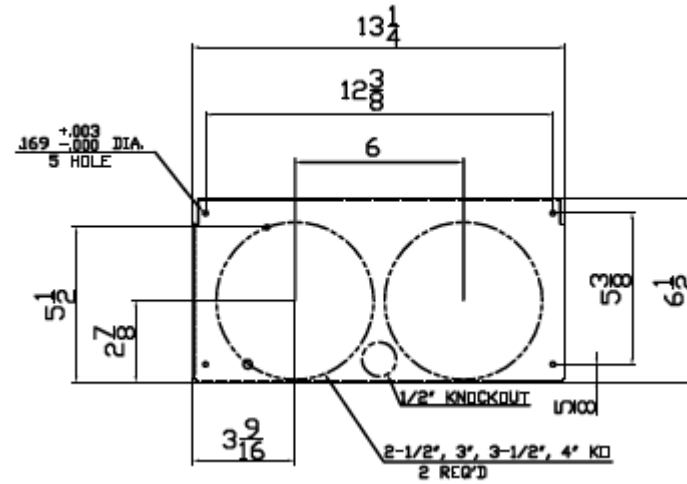

Front View

Bottom View

Incoming Cable Sizes:

(2) 250-500MCM per Ph/Neutral (AL/CU)

imagination at work

METER MOD III-600A MAIN LUG SECTION N3R ENCL
100KAIC 3PH4W 208Y/120V TOP/BOTTOM FEED COPPER BUS

REF NO	CAT NO	DWG DATE	REV #
96-5704	TMP3L6RCU	1/8/2015	01