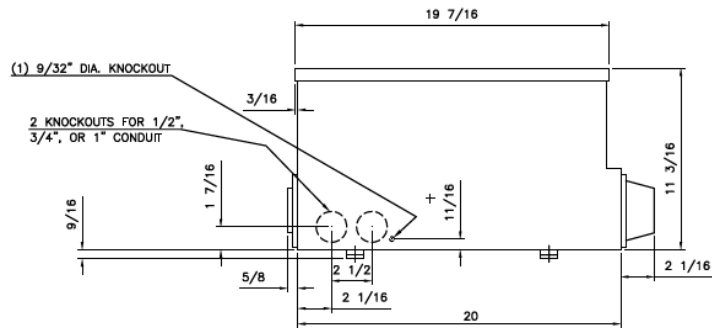

Front View

Front Layout View

Side View

Bottom View

Incoming Cable Sizes:

- (2) 1/0-750MCM per Ph/Neutral (AL/CU)
- OR-
- (4) 1/0-300MCM per Ph/Neutral (AL/CU)

imagination at work

METER MOD III-800A MAIN LUG SECTION N3R ENCL
100KAIC 3PH4W 208Y/120V TOP/BOTTOM FEED

REF NO	CAT NO	DWG DATE	REV #
96-6518	TMP3L8R	1/8/2015	01