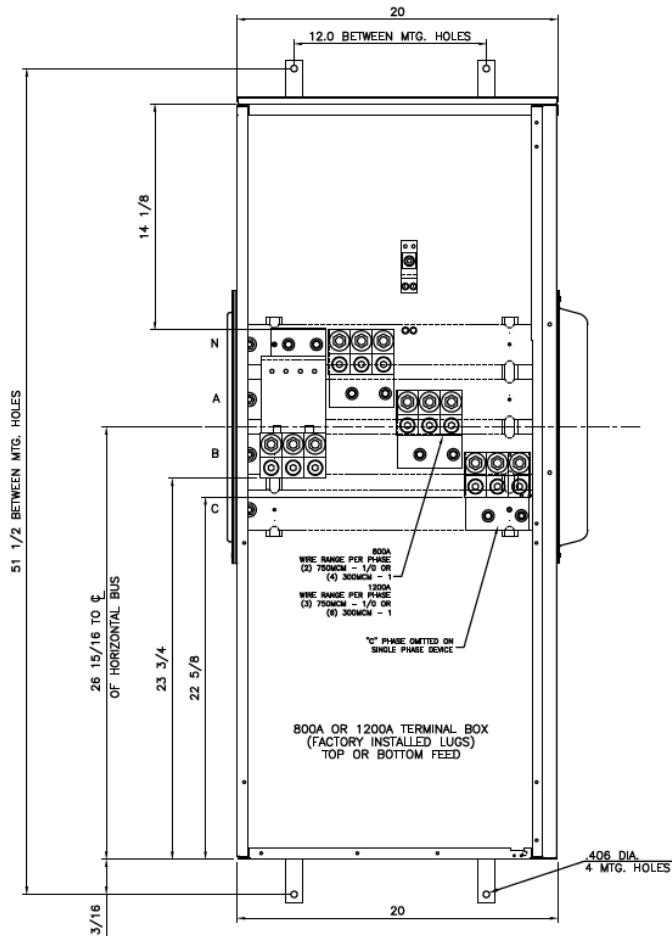

Front View

Front Layout View

Side View

Bottom View

Incoming Cable Sizes:

- (2) 1/0-750MCM per Ph/Neutral (AL/CU)
- OR-
- (4) 1/0-300MCM per Ph/Neutral (AL/CU)

imagination at work

METER MOD III-800A MAIN LUG SECTION N3R ENCL
100KAIC 3PH4W 208Y/120V TOP/BOTTOM FEED

REF NO	CAT NO	DWG DATE	REV #
96-6518	TMP3L8R	1/8/2015	01