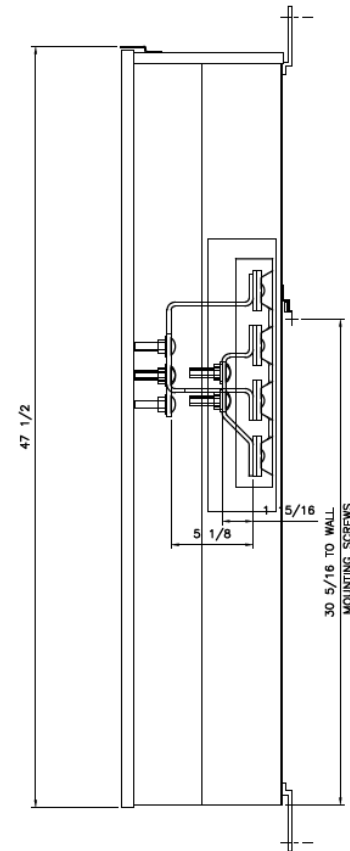

Front View

Front Layout View

Side View

Bottom View

Incoming Cable Sizes:

- (2) 1/0-750MCM per Ph/Neutral (AL/CU)
- OR-
- (4) 1/0-300MCM per Ph/Neutral (AL/CU)

imagination at work

METER MOD III-800A MAIN LUG SECTION N3R ENCL
100KAIC 3PH4W 208Y/120V TOP/BOTTOM FEED

REF NO	CAT NO	DWG DATE	REV #
96-6518	TMP3L8R	1/8/2015	01