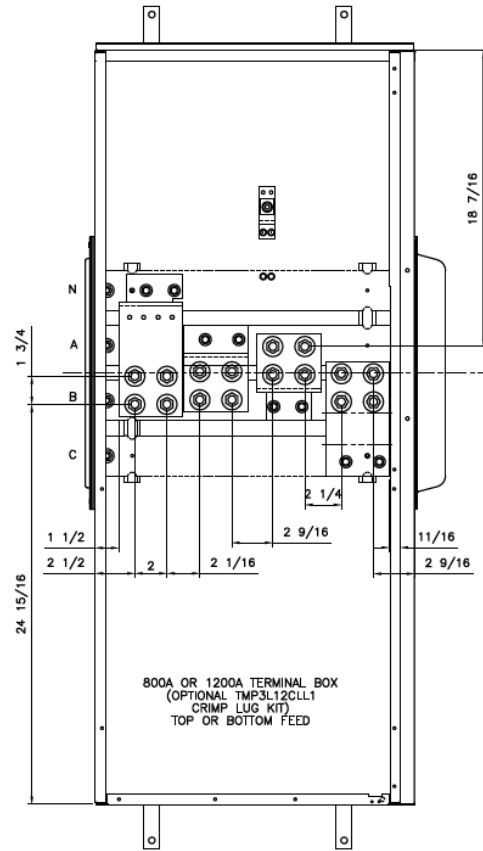

Front View

Front Layout View

Side View

Bottom View

Incoming Cable Sizes:

- (2) 1/0-750MCM per Ph/Neutral (AL/CU)
- OR-
- (4) 1/0-300MCM per Ph/Neutral (AL/CU)

imagination at work

METER MOD III-800A MAIN LUG SECTION N3R ENCL
100KAIC 3PH4W 208Y/120V TOP/BOTTOM FEED

REF NO	CAT NO	DWG DATE	REV #
96-6518	TMP3L8R	1/8/2015	01