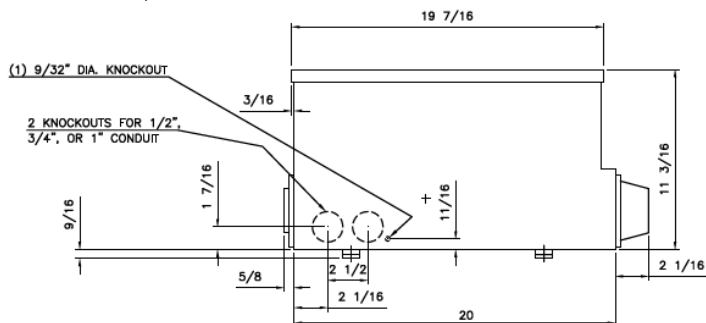

Front View

Front Layout View

Side View

This unit has copper horizontal bussing

Incoming Cable Sizes:

- (2) 1/0-750MCM per Ph/Neutral (AL/CU)
- OR-
- (4) 1/0-300MCM per Ph/Neutral (AL/CU)

imagination at work

METER MOD III-800A MAIN LUG SECTION N3R ENCL
100KAIC 3PH4W 208Y/120V TOP/BOTTOM FEED COPPER BUS

REF NO	CAT NO	DWG DATE	REV #
96-6518	TMP3L8RCU	1/8/2015	01