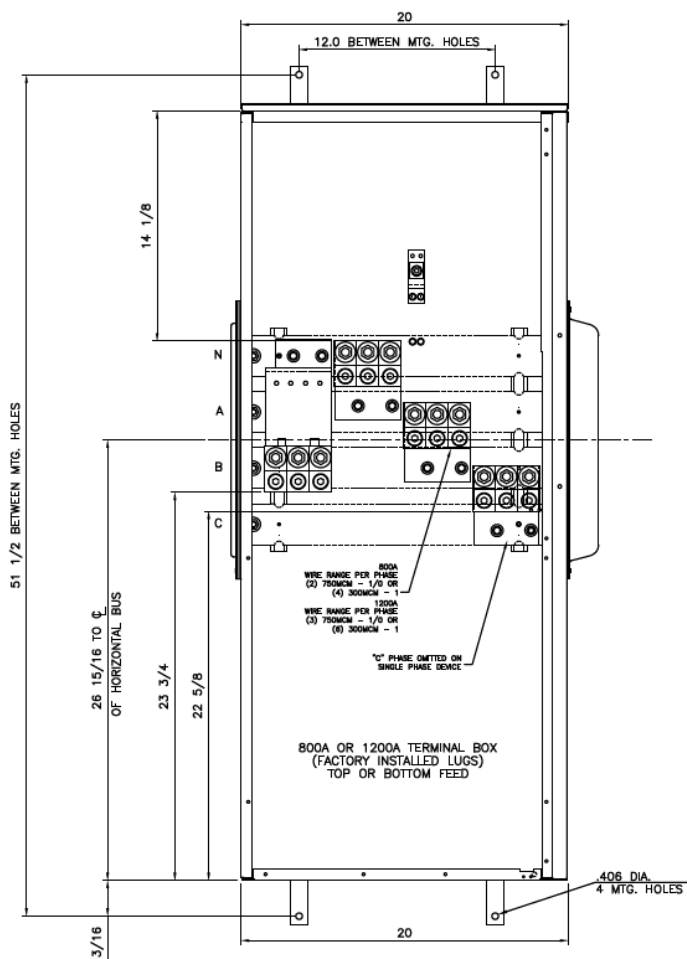

Front View

Front Layout View

Side View

This unit has copper horizontal bussing

Incoming Cable Sizes:

- (2) 1/0-750MCM per Ph/Neutral (AL/CU)
- OR-
- (4) 1/0-300MCM per Ph/Neutral (AL/CU)

imagination at work

METER MOD III-800A MAIN LUG SECTION N3R ENCL
100KAIC 3PH4W 208Y/120V TOP/BOTTOM FEED COPPER BUS

REF NO	CAT NO	DWG DATE	REV #
96-6518	TMP3L8RCU	1/8/2015	01