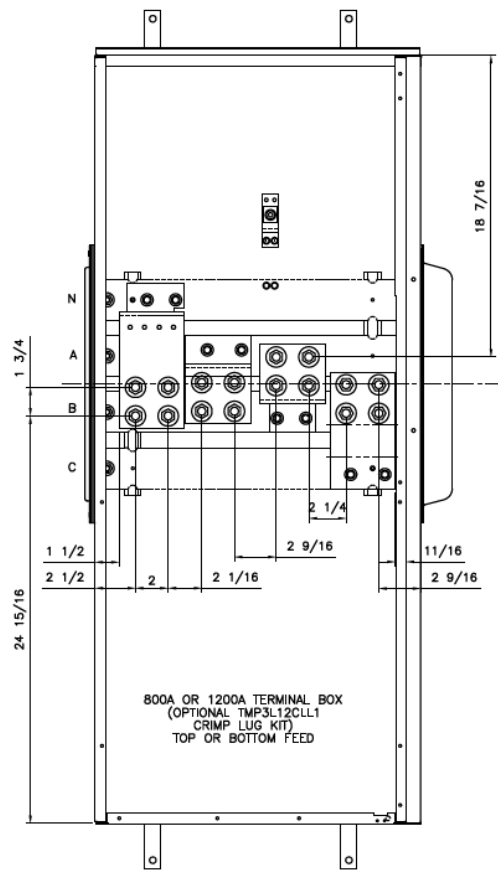

Front View

Front Layout View

Side View

This unit has copper horizontal bussing

Incoming Cable Sizes:

- (2) 1/0-750MCM per Ph/Neutral (AL/CU)
- OR-
- (4) 1/0-300MCM per Ph/Neutral (AL/CU)

imagination at work

METER MOD III-800A MAIN LUG SECTION N3R ENCL
100KAIC 3PH4W 208Y/120V TOP/BOTTOM FEED COPPER BUS

REF NO	CAT NO	DWG DATE	REV #
96-6518	TMP3L8RCU	1/8/2015	01