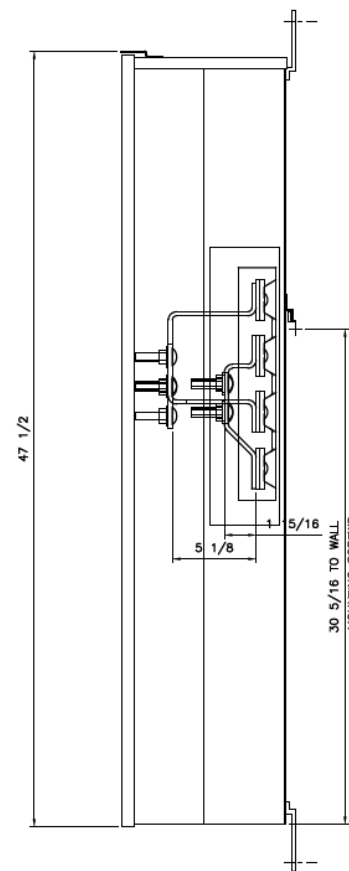

Front View

Front Layout View

Side View

This unit has copper horizontal bussing

Incoming Cable Sizes:

- (2) 1/0-750MCM per Ph/Neutral (AL/CU)
- OR-
- (4) 1/0-300MCM per Ph/Neutral (AL/CU)

imagination at work

METER MOD III-800A MAIN LUG SECTION N3R ENCL
100KAIC 3PH4W 208Y/120V TOP/BOTTOM FEED COPPER BUS

REF NO	CAT NO	DWG DATE	REV #
96-6518	TMP3L8RCU	1/8/2015	01