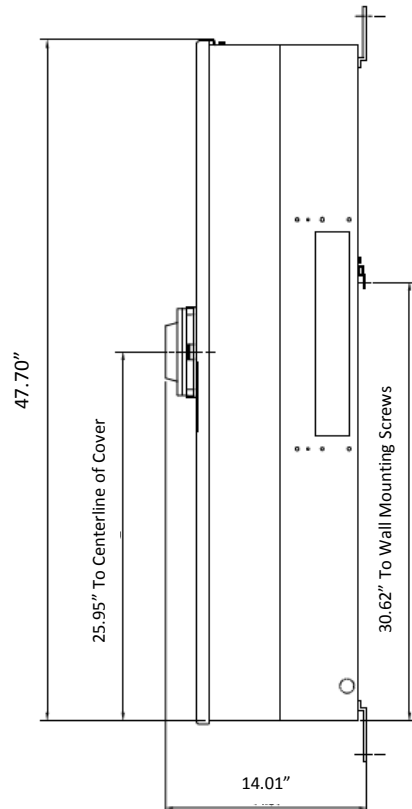

### Front View

### Side View

### Incoming Cable Sizes:

- Phase (AL): (4) 250-500MCM/ Phase
- Phase (CU): (4) 250-500MCM/ Phase
- Neutral (AL/CU): (4) 250-500MCM

### Bottom View

imagination at work

METER MOD III-1000A MAIN BREAKER SECT N3R ENCL  
65KAIC 3PH 4W 208Y/120V TOP/BOTTOM FEED

REF NO	CAT NO	DWG DATE	REV #
96-2631	TMP3SB10R	1/8/2015	01