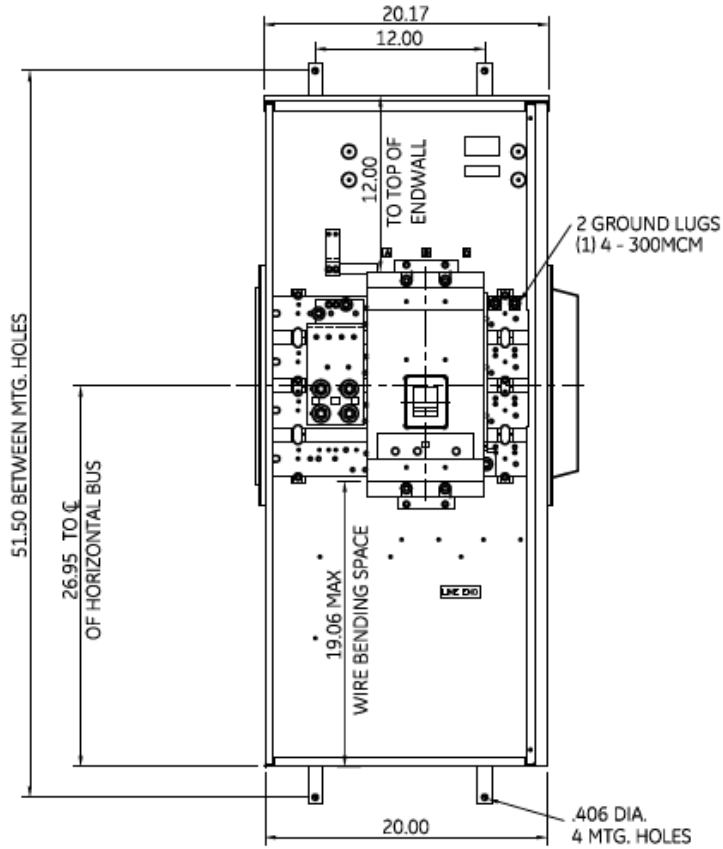

### Front View

### Side View

### Incoming Cable Sizes:

- Phase (AL): (4) 250-500MCM/ Phase
- Phase (CU): (4) 250-500MCM/ Phase
- Neutral (AL/CU): (4) 250-500MCM

### Bottom View

imagination at work

METER MOD III-1000A MAIN BREAKER SECT N3R ENCL  
65KAIC 3PH 4W 208Y/120V TOP/BOTTOM FEED

REF NO	CAT NO	DWG DATE	REV #
96-2631	TMP3SB10R	1/8/2015	01