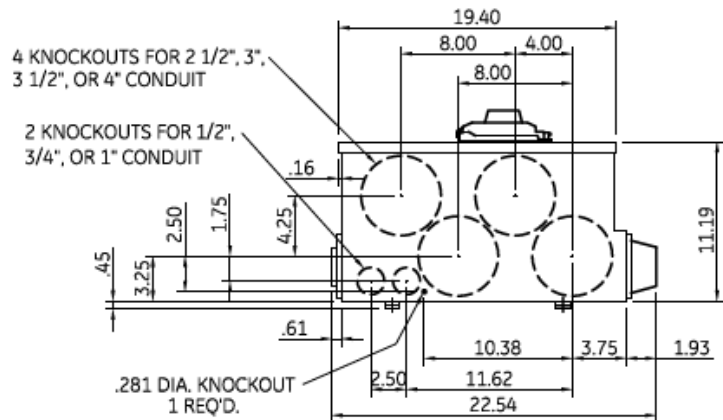

### Front View

### Side View

### Incoming Cable Sizes:

- Phase (AL): (4) 250-500MCM/ Phase
- Phase (CU): (4) 250-500MCM/ Phase
- Neutral (AL/CU): (4) 250-500MCM

### Bottom View

imagination at work

METER MOD III-1000A MAIN BREAKER SECT N3R ENCL  
65KAIC 3PH 4W 208Y/120V TOP/BOTTOM FEED

REF NO	CAT NO	DWG DATE	REV #
96-2631	TMP3SB10R	1/8/2015	01