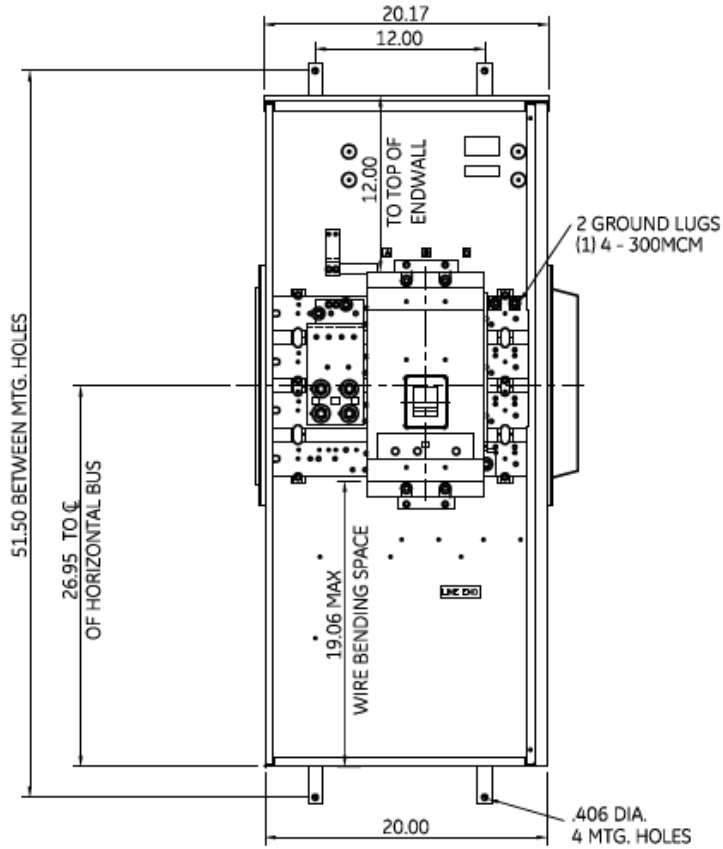

### Front View

### Side View

### Bottom View

#### Incoming Cable Sizes:

- Phase (AL): (4) 250-500MCM/ Phase
- Phase (CU): (4) 250-500MCM/ Phase
- Neutral (AL/CU): (4) 250-500MCM

METER MOD III-1200A MAIN BREAKER SECT N3R ENCL  
65KAIC 3PH 4W 208Y/120V TOP/BOTTOM FEED