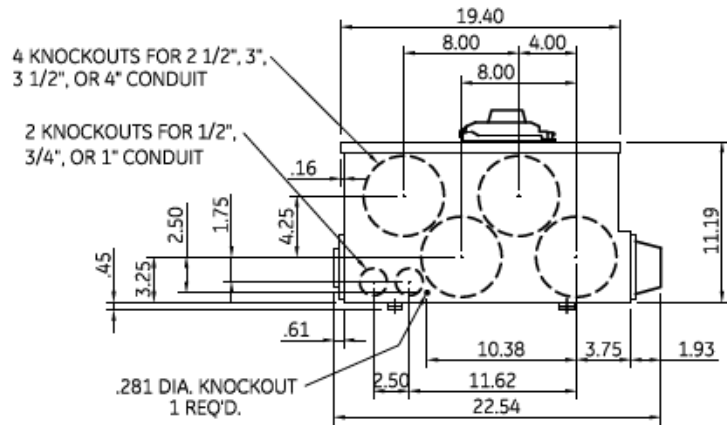

### Front View

### Side View

### Bottom View

#### Incoming Cable Sizes:

- Phase (AL): (4) 250-500MCM/ Phase
- Phase (CU): (4) 250-500MCM/ Phase
- Neutral (AL/CU): (4) 250-500MCM

METER MOD III-1200A MAIN BREAKER SECT N3R ENCL  
65KAIC 3PH 4W 208Y/120V TOP/BOTTOM FEED