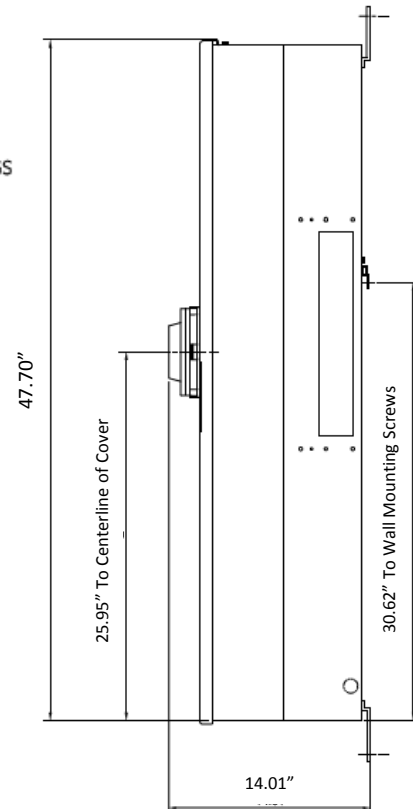

### Front View

### Side View

### Bottom View

#### Incoming Cable Sizes:

- Phase (AL): (4) 250-500MCM/ Phase
- Phase (CU): (4) 250-500MCM/ Phase
- Neutral (AL/CU): (4) 250-500MCM

METER MOD III-1200A MAIN BREAKER SECT N3R ENCL  
65KAIC 3PH 4W 208Y/120V TOP/BOTTOM FEED