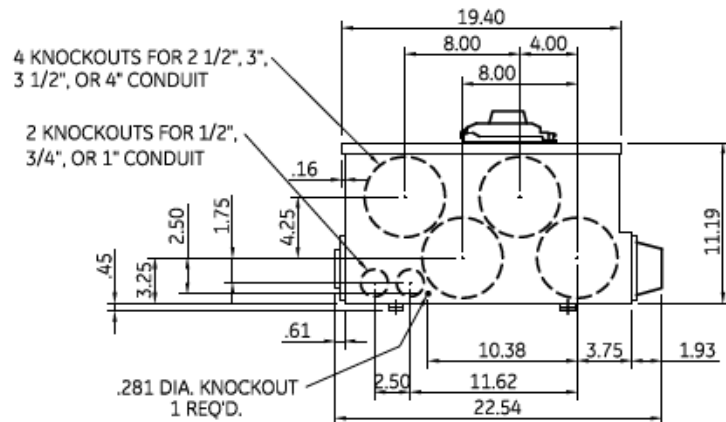

Front View

Side View

Bottom View

Incoming Cable Sizes:

Phase (A1): (3) 3/0-500MCM/ Phase

Phase (CU): (3) 3/0-500MCM/ Phase

Neutral (AL/CU): (4) 250-500MCM

imagination at work

METER MOD III-800A MAIN BREAKER SECT N3R ENCL
65KAIC 3PH 4W 208Y/120V TOP/BOTTOM FEED

REF NO	CAT NO	DWG DATE	REV #
96-2631	TMP3SB8R	1/8/2015	01