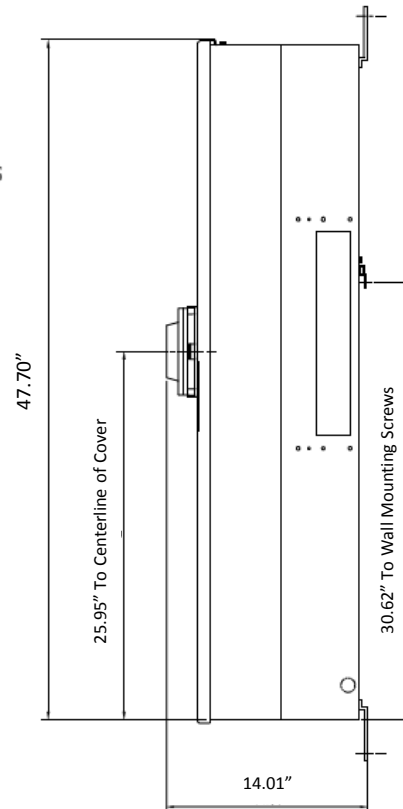

Front View

Side View

Bottom View

Incoming Cable Sizes:

Phase (A1): (3) 3/0-500MCM/ Phase

Phase (CU): (3) 3/0-500MCM/ Phase

Neutral (AL/CU): (4) 250-500MCM

imagination at work

METER MOD III-800A MAIN BREAKER SECT N3R ENCL
65KAIC 3PH 4W 208Y/120V TOP/BOTTOM FEED

REF NO	CAT NO	DWG DATE	REV #
96-2631	TMP3SB8R	1/8/2015	01