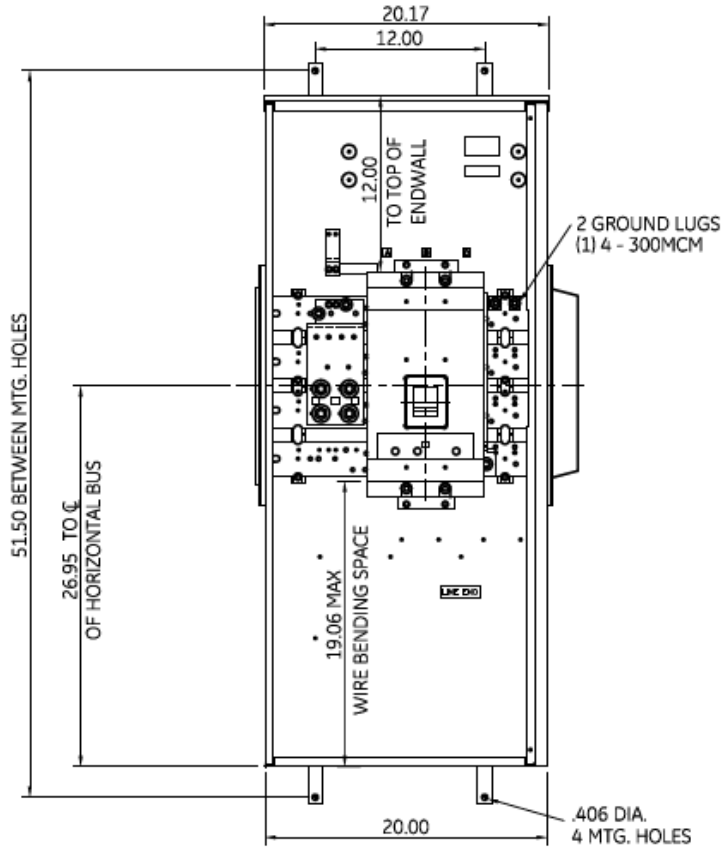

Front View

Side View

Bottom View

Incoming Cable Sizes:

Phase (A1): (3) 3/0-500MCM/ Phase

Phase (CU): (3) 3/0-500MCM/ Phase

Neutral (AL/CU): (4) 250-500MCM

imagination at work

METER MOD III-800A MAIN BREAKER SECT N3R ENCL
65KAIC 3PH 4W 208Y/120V TOP/BOTTOM FEED

REF NO	CAT NO	DWG DATE	REV #
96-2631	TMP3SB8R	1/8/2015	01