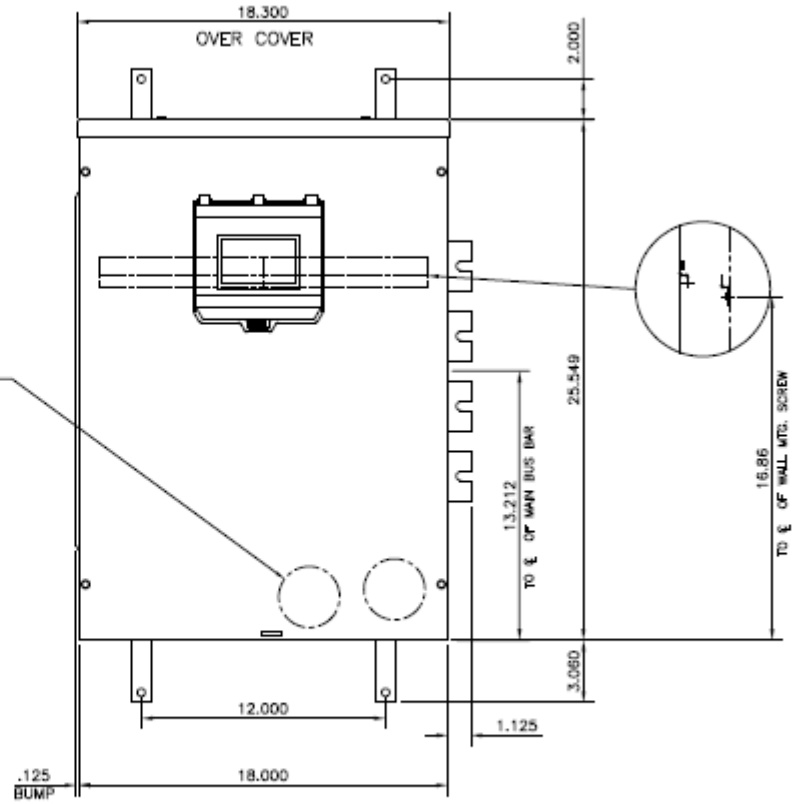

Top View

Bottom View

Front View

imagination at work

METER MOD III - SURGE MODULE - 3PH 100KA/PH @ 240V

REF NO	CAT NO	DWG DATE	REV #
98-1269	TMP3SURGE	12/18/2019	01