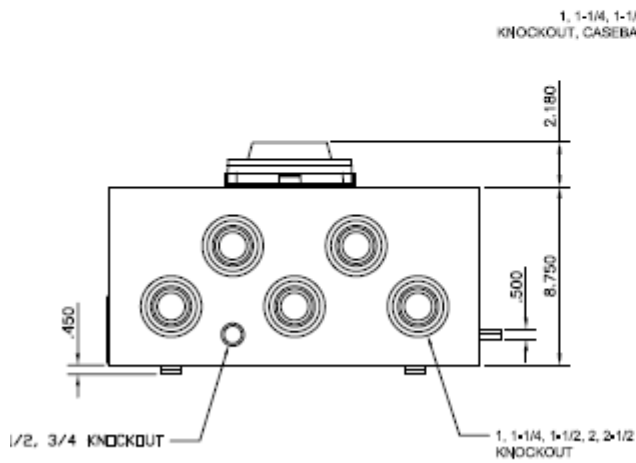

Top View

Bottom View

Front View

imagination at work

METER MOD III - SURGE MODULE - 3PH 100KA/PH @ 240V

REF NO	CAT NO	DWG DATE	REV #
98-1269	TMP3SURGE	12/18/2019	01