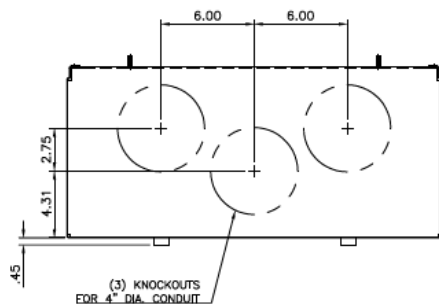

### Front View

### Side View

### Incoming Cable Sizes:

- (2) 1/0-750MCM/ Phase (AL/CU)
- or-
- (4) 1/0-300MCM/Phase (AL/CU)
- (2) 1/0-750MCM/Neutral (AL/CU)
- or-
- (4) 1/0-300MCM/Neutral (AL/CU)

### Bottom View

imagination at work

METER MOD III-800A MAIN PULL BOX SECT N3R ENCL  
100KAIC 3PH 4W 208Y/120V TOP/BOTTOM FEED

REF NO	CAT NO	DWG DATE	REV #
96-1956	TMP3U8R	1/8/2015	01