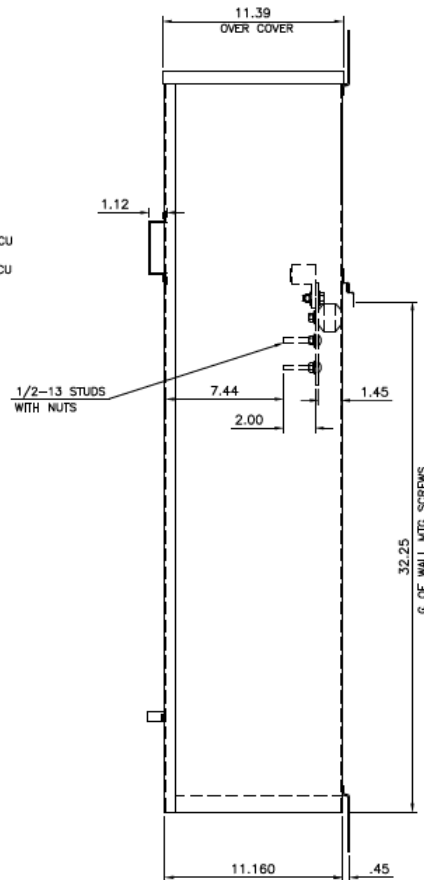

### Front View

### Side View

### Incoming Cable Sizes:

- (2) 1/0-750MCM/ Phase (AL/CU)
- or-
- (4) 1/0-300MCM/Phase (AL/CU)
- (2) 1/0-750MCM/Neutral (AL/CU)
- or-
- (4) 1/0-300MCM/Neutral (AL/CU)

### Bottom View

imagination at work

METER MOD III-800A MAIN PULL BOX SECT N3R ENCL  
100KAIC 3PH 4W 208Y/120V TOP/BOTTOM FEED

REF NO	CAT NO	DWG DATE	REV #
96-1956	TMP3U8R	1/8/2015	01