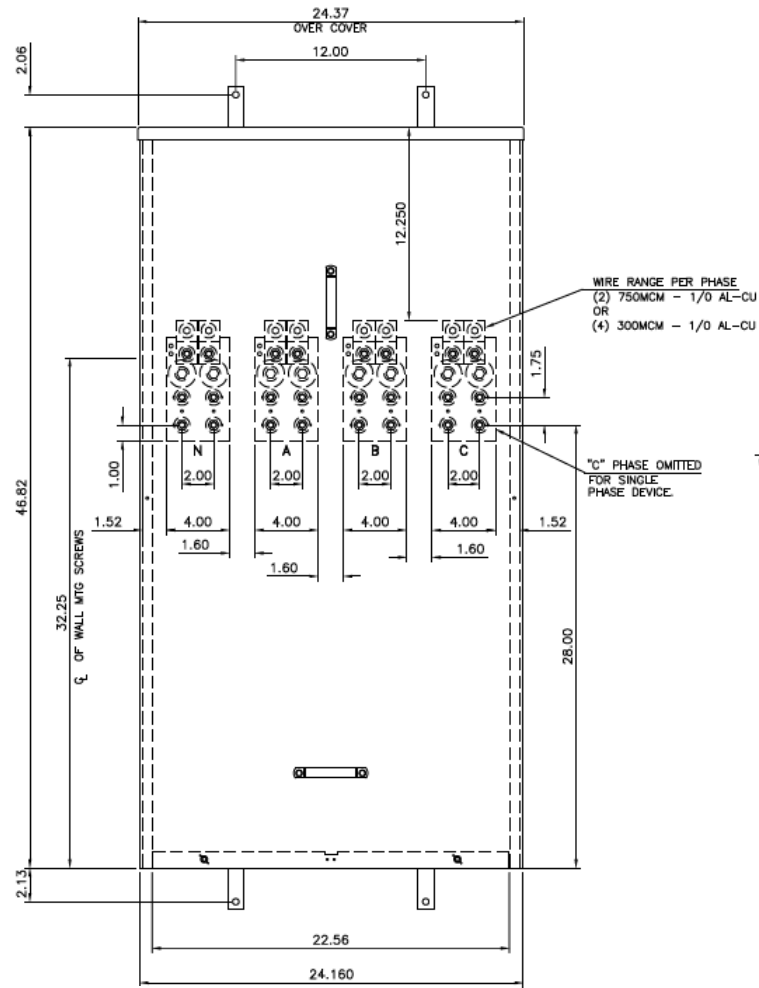

### Front View

### Side View

### Incoming Cable Sizes:

- (2) 1/0-750MCM/ Phase (AL/CU)
- or-
- (4) 1/0-300MCM/Phase (AL/CU)
- (2) 1/0-750MCM/Neutral (AL/CU)
- or-
- (4) 1/0-300MCM/Neutral (AL/CU)

### Bottom View

imagination at work

METER MOD III-800A MAIN PULL BOX SECT N3R ENCL  
100KAIC 3PH 4W 208Y/120V TOP/BOTTOM FEED

REF NO	CAT NO	DWG DATE	REV #
96-1956	TMP3U8R	1/8/2015	01