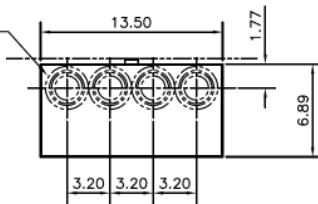

Side View

Front View Inside

Front View Outside

This unit comes factory balanced to phases AB

This unit has copper instead of aluminum horizontal bussing

K.O.'S 1", 1-1/4", 1-1/2", 2"

Bottom View

Top View

imagination at work

METER MOD III – 1PH 800A HORIZONTAL BUSSING
(2) 125A RING SOCKETS AB – N1 ENCLOSURE

REF NO	CAT NO	DWG DATE	REV #
98-1158	TMP8212AB	10/14/2016	01