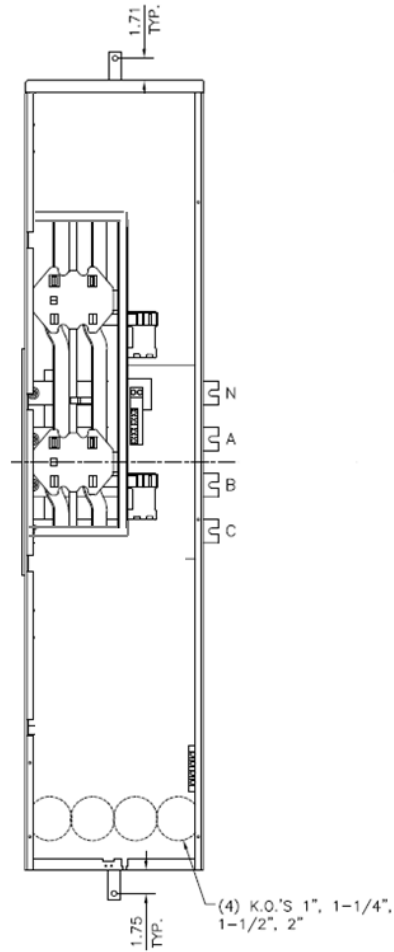

Side View

Front View Inside

Front View Outside

This unit comes factory balanced to phases AB

This unit has copper instead of aluminum horizontal bussing

K.O.'S 1", 1-1/4", 1-1/2", 2"

Bottom View

Top View

imagination at work

METER MOD III – 1PH 800A HORIZONTAL BUSSING
(2) 125A RING SOCKETS AB – N1 ENCLOSURE

REF NO	CAT NO	DWG DATE	REV #
98-1158	TMP8212AB	10/14/2016	01