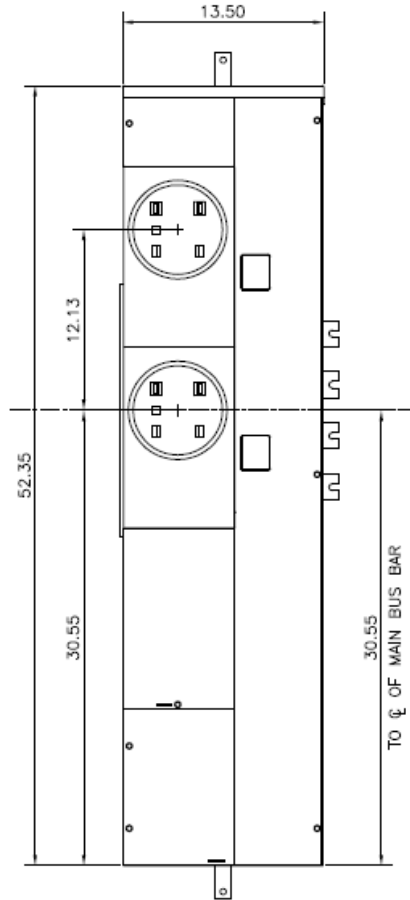

Side View

Front View Inside

Front View Outside

This unit comes factory balanced to phases AB

This unit has copper instead of aluminum horizontal bussing

K.O.'S 1", 1-1/4", 1-1/2", 2"

Bottom View

Top View

imagination at work

METER MOD III – 1PH 800A HORIZONTAL BUSSING
(2) 125A RING SOCKETS AB – N1 ENCLOSURE

REF NO	CAT NO	DWG DATE	REV #
98-1158	TMP8212AB	10/14/2016	01