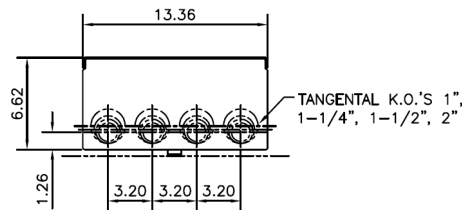

Side View

Front View Inside

Front View Outside

This unit comes factory balanced to phases AB

This unit has copper instead of aluminum horizontal bussing

K.O.'S 1", 1-1/4", 1-1/2", 2"

Bottom View

Top View

imagination at work

METER MOD III – 1PH 800A HORIZONTAL BUSSING
(2) 125A RING SOCKETS AB – N1 ENCLOSURE

REF NO	CAT NO	DWG DATE	REV #
98-1158	TMP8212AB	10/14/2016	01