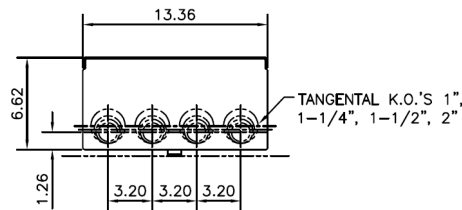

Side View

Front View Inside

Front View Outside

This unit comes factory balanced to phases BC

This unit has copper instead of aluminum horizontal bussing

K.O.'S 1", 1-1/4", 1-1/2", 2"

Bottom View

Top View

imagination at work

METER MOD III – 1PH 800A HORIZONTAL BUSSING
(2) 125A RING SOCKETS BC – N1 ENCLOSURE

REF NO	CAT NO	DWG DATE	REV #
98-1158	TMP8212BC	10/14/2016	01