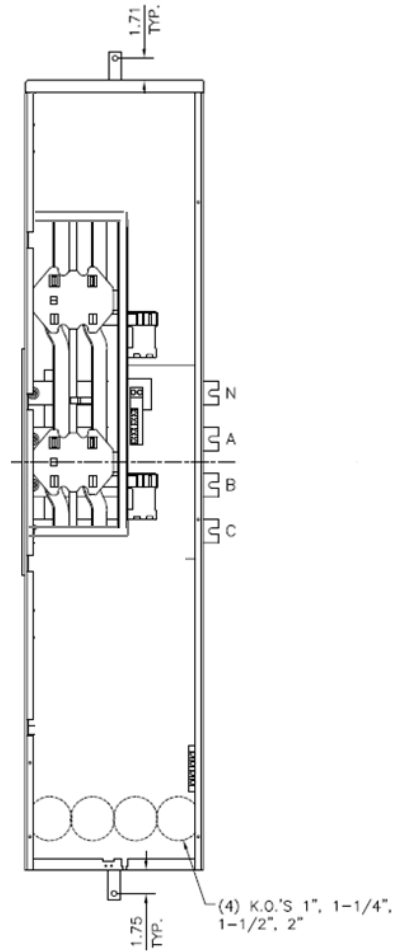

Side View

Front View Inside

Front View Outside

This unit comes factory balanced to phases BC

This unit has copper instead of aluminum horizontal bussing

K.O.'S 1", 1-1/4", 1-1/2", 2"

Bottom View

Top View

imagination at work

METER MOD III – 1PH 800A HORIZONTAL BUSSING
(2) 125A RING SOCKETS BC – N1 ENCLOSURE

REF NO	CAT NO	DWG DATE	REV #
98-1158	TMP8212BC	10/14/2016	01