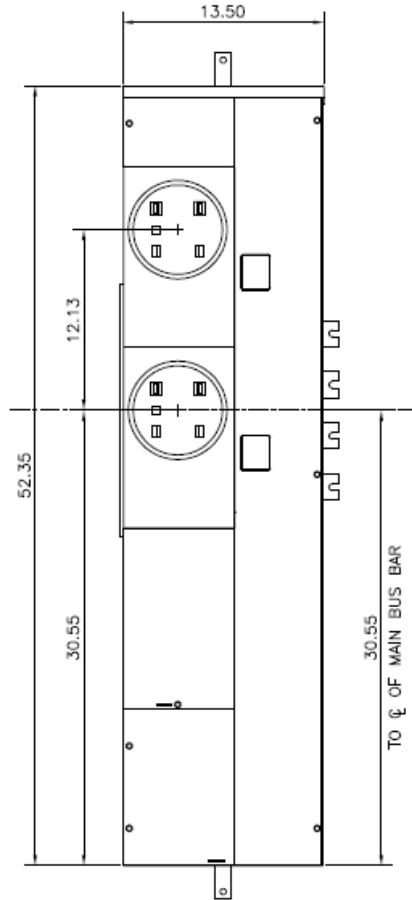

Side View

Front View Inside

Front View Outside

This unit comes factory balanced to phases BC

This unit has copper instead of aluminum horizontal bussing

K.O.'S 1", 1-1/4", 1-1/2", 2"

Bottom View

Top View

imagination at work

METER MOD III – 1PH 800A HORIZONTAL BUSSING
(2) 125A RING SOCKETS BC – N1 ENCLOSURE

REF NO	CAT NO	DWG DATE	REV #
98-1158	TMP8212BC	10/14/2016	01