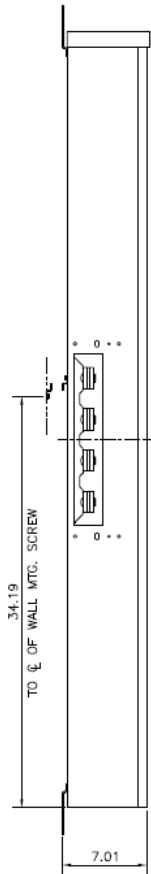

Side View

Front View Inside

Front View Outside

This unit comes factory balanced to phases BC

This unit has copper instead of aluminum horizontal bussing

K.O.'S 1", 1-1/4", 1-1/2", 2"

Bottom View

Top View

imagination at work

METER MOD III – 1PH 800A HORIZONTAL BUSSING
(2) 125A RING SOCKETS BC – N1 ENCLOSURE

REF NO	CAT NO	DWG DATE	REV #
98-1158	TMP8212BC	10/14/2016	01