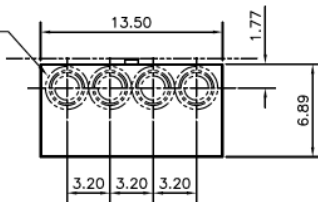

Side View

Front View Inside

Front View Outside

This unit comes factory balanced to phases BC

This unit has copper instead of aluminum horizontal bussing

K.O.'S 1", 1-1/4", 1-1/2", 2"

Bottom View

Top View

imagination at work

METER MOD III – 1PH 800A HORIZONTAL BUSSING
(2) 125A RING SOCKETS BC – N1 ENCLOSURE

REF NO	CAT NO	DWG DATE	REV #
98-1158	TMP8212BC	10/14/2016	01