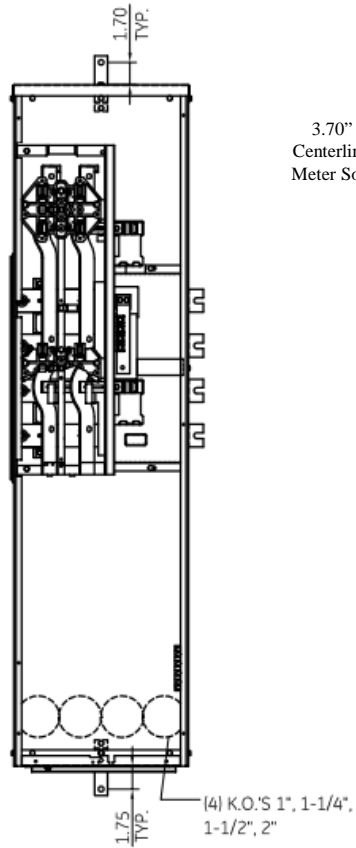

Side View

Front View

Front Layout View

3.70" to
Centerline of
Meter Socket

Bottom View

Top View

This unit comes
factory balanced to phases AB

This unit has copper instead of
aluminum horizontal bussing

imagination at work

METER MOD III – 1PH 800A HORIZONTAL BUSSING
(2) 125A RING SOCKETS PHASED AB – N3R ENCLOSURE

REF NO	CAT NO	DWG DATE	REV #
96-5973	TMP8212RAB	1/8/2015	01