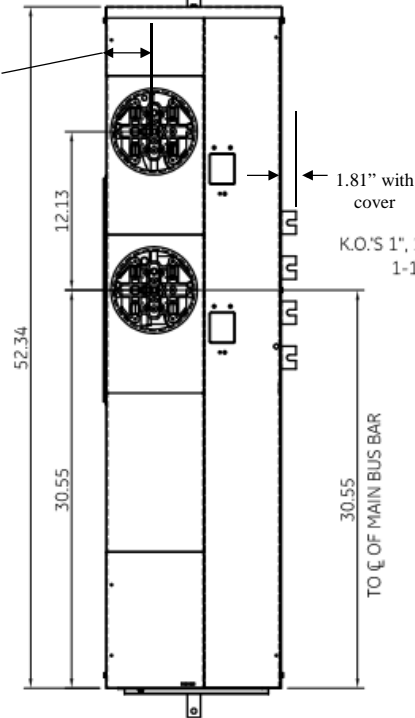

Side View

Front View

Front Layout View

3.70" to
Centerline of
Meter Socket

Bottom View

Top View

This unit comes
factory balanced to phases AB

This unit has copper instead of
aluminum horizontal bussing

imagination at work

METER MOD III – 1PH 800A HORIZONTAL BUSSING
(2) 125A RING SOCKETS PHASED AB – N3R ENCLOSURE

REF NO	CAT NO	DWG DATE	REV #
96-5973	TMP8212RAB	1/8/2015	01