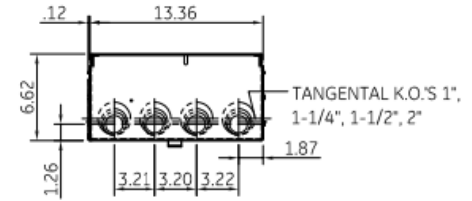

Side View

Front View

Front Layout View

3.70" to
Centerline of
Meter Socket

Bottom View

Top View

This unit comes
factory balanced to phases AB

This unit has copper instead of
aluminum horizontal bussing

imagination at work

METER MOD III – 1PH 800A HORIZONTAL BUSSING
(2) 125A RING SOCKETS PHASED AB – N3R ENCLOSURE

REF NO	CAT NO	DWG DATE	REV #
96-5973	TMP8212RAB	1/8/2015	01