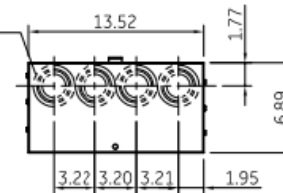

Side View

Front View

Front Layout View

3.70" to
Centerline of
Meter Socket

Bottom View

Top View

This unit comes
factory balanced to phases AB

This unit has copper instead of
aluminum horizontal bussing

imagination at work

METER MOD III – 1PH 800A HORIZONTAL BUSSING
(2) 125A RING SOCKETS PHASED AB – N3R ENCLOSURE

REF NO	CAT NO	DWG DATE	REV #
96-5973	TMP8212RAB	1/8/2015	01