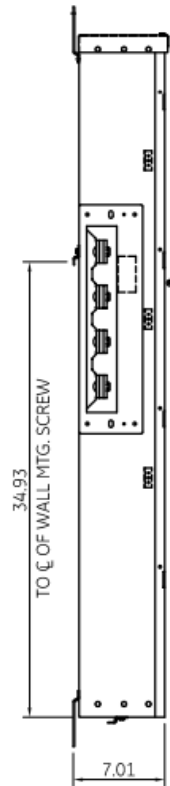

Side View

Front View

Front Layout View

3.70" to
Centerline of
Meter Socket

Bottom View

Top View

This unit comes
factory balanced to phases AB

This unit has copper instead of
aluminum horizontal bussing

imagination at work

METER MOD III – 1PH 800A HORIZONTAL BUSSING
(2) 125A RING SOCKETS PHASED AB – N3R ENCLOSURE

REF NO	CAT NO	DWG DATE	REV #
96-5973	TMP8212RAB	1/8/2015	01