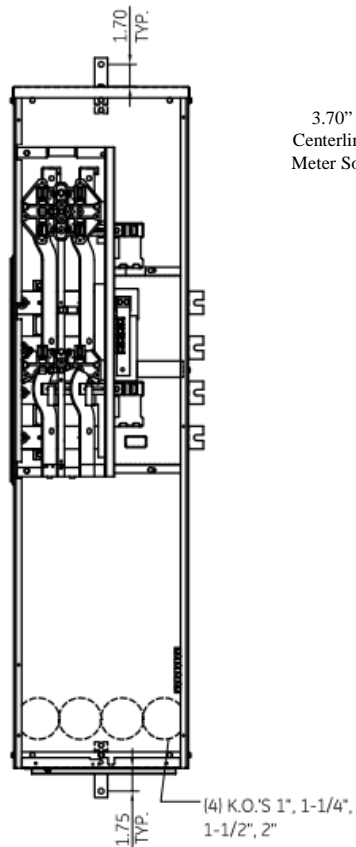

**Side View**

**Front View**

**Front Layout View**

**Bottom View**

**Top View**

This unit comes factory balanced to phases BC

This unit has copper instead of aluminum horizontal bussing

imagination at work

METER MOD III – 1PH 800A HORIZONTAL BUSSING  
(2) 125A RING SOCKETS PHASED BC – N3R ENCLOSURE

REF NO	CAT NO	DWG DATE	REV #
96-5973	TMP8212RBC	1/8/2015	01