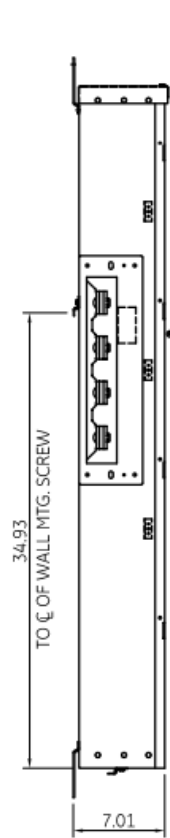

**Side View**

**Front View**

**Front Layout View**

**Bottom View**

**Top View**

This unit comes factory balanced to phases BC

This unit has copper instead of aluminum horizontal bussing

imagination at work

METER MOD III – 1PH 800A HORIZONTAL BUSSING  
(2) 125A RING SOCKETS PHASED BC – N3R ENCLOSURE

REF NO	CAT NO	DWG DATE	REV #
96-5973	TMP8212RBC	1/8/2015	01