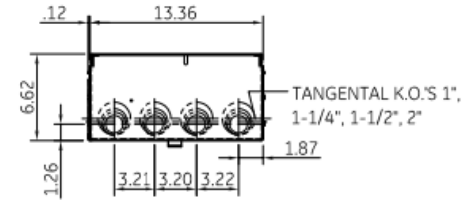

**Side View**

**Front View**

**Front Layout View**

**Bottom View**

**Top View**

This unit comes factory balanced to phases BC

This unit has copper instead of aluminum horizontal bussing

imagination at work

METER MOD III – 1PH 800A HORIZONTAL BUSSING  
(2) 125A RING SOCKETS PHASED BC – N3R ENCLOSURE

REF NO	CAT NO	DWG DATE	REV #
96-5973	TMP8212RBC	1/8/2015	01