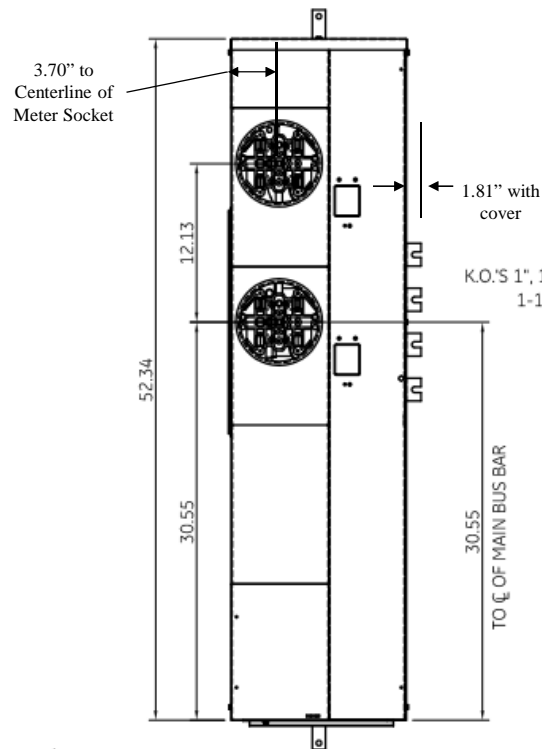

**Side View**

**Front View**

**Front Layout View**

**Bottom View**

**Top View**

This unit comes factory balanced to phases BC

This unit has copper instead of aluminum horizontal bussing

imagination at work

METER MOD III – 1PH 800A HORIZONTAL BUSSING  
(2) 125A RING SOCKETS PHASED BC – N3R ENCLOSURE

REF NO	CAT NO	DWG DATE	REV #
96-5973	TMP8212RBC	1/8/2015	01