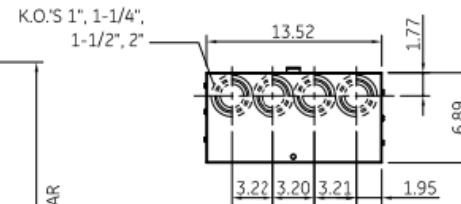

**Side View**

**Front View**

**Front Layout View**

**Bottom View**

**Top View**

This unit comes factory balanced to phases BC

This unit has copper instead of aluminum horizontal bussing

imagination at work

METER MOD III – 1PH 800A HORIZONTAL BUSSING  
(2) 125A RING SOCKETS PHASED BC – N3R ENCLOSURE

REF NO	CAT NO	DWG DATE	REV #
96-5973	TMP8212RBC	1/8/2015	01