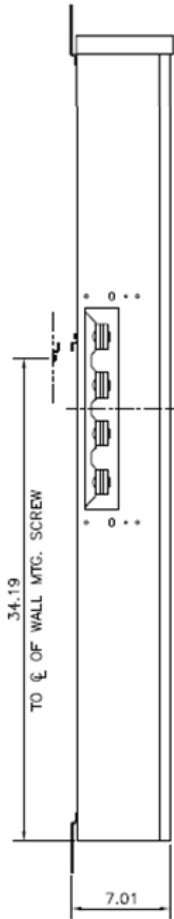

**Side View**

**Front View Inside**

**Front View Outside**

This unit comes factory balanced to phases AB

This unit has copper instead of aluminum horizontal bussing

K.O.'S 1", 1-1/4", 1-1/2", 2"

**Bottom View**

**Top View**

imagination at work

METER MOD III – 1PH 800A HORIZONTAL BUSSING  
(3) 125A RING SOCKETS AB – N1 ENCLOSURE

REF NO	CAT NO	DWG DATE	REV #
98-1158	TMP8312AB	10/14/2016	01