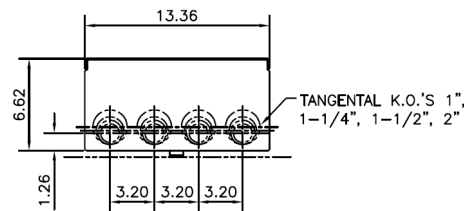

**Side View**

**Front View Inside**

**Front View Outside**

This unit comes factory balanced to phases AB

This unit has copper instead of aluminum horizontal bussing

K.O.'S 1", 1-1/4", 1-1/2", 2"

**Bottom View**

**Top View**

imagination at work

METER MOD III – 1PH 800A HORIZONTAL BUSSING  
(3) 125A RING SOCKETS AB – N1 ENCLOSURE

REF NO	CAT NO	DWG DATE	REV #
98-1158	TMP8312AB	10/14/2016	01