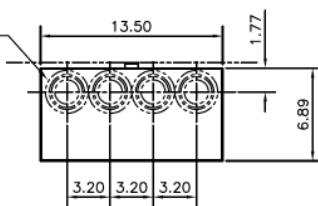

**Side View**

**Front View Inside**

**Front View Outside**

This unit comes factory balanced to phases AB

This unit has copper instead of aluminum horizontal bussing

K.O.'S 1", 1-1/4", 1-1/2", 2"

**Bottom View**

**Top View**

imagination at work

METER MOD III – 1PH 800A HORIZONTAL BUSSING  
(3) 125A RING SOCKETS AB – N1 ENCLOSURE

REF NO	CAT NO	DWG DATE	REV #
98-1158	TMP8312AB	10/14/2016	01