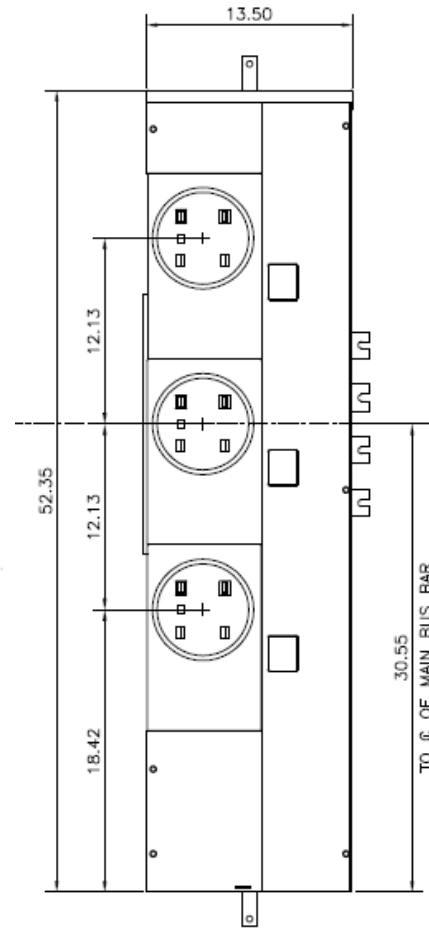

**Side View**

**Front View Inside**

**Front View Outside**

This unit comes factory balanced to phases AB

This unit has copper instead of aluminum horizontal bussing

K.O.'S 1", 1-1/4", 1-1/2", 2"

**Bottom View**

**Top View**

imagination at work

METER MOD III – 1PH 800A HORIZONTAL BUSSING  
(3) 125A RING SOCKETS AB – N1 ENCLOSURE

REF NO	CAT NO	DWG DATE	REV #
98-1158	TMP8312AB	10/14/2016	01