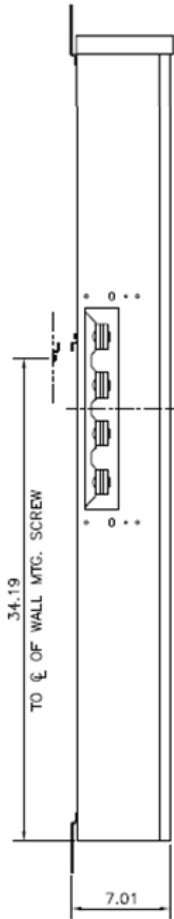

**Side View**

**Front View Inside**

**Front View Outside**

This unit comes factory balanced to phases AC

This unit has copper instead of aluminum horizontal bussing

K.O.'S 1", 1-1/4", 1-1/2", 2"

**Bottom View**

**Top View**

imagination at work

METER MOD III – 1PH 800A HORIZONTAL BUSSING  
(3) 125A RING SOCKETS AC – N1 ENCLOSURE

REF NO	CAT NO	DWG DATE	REV #
98-1158	TMP8312AC	10/14/2016	01