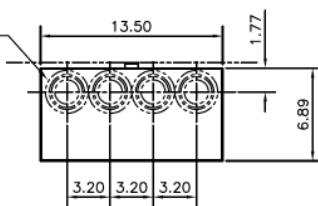

**Side View**

**Front View Inside**

**Front View Outside**

This unit comes factory balanced to phases AC

This unit has copper instead of aluminum horizontal bussing

K.O.'S 1", 1-1/4", 1-1/2", 2"

**Bottom View**

**Top View**

imagination at work

METER MOD III – 1PH 800A HORIZONTAL BUSSING  
(3) 125A RING SOCKETS AC – N1 ENCLOSURE

REF NO	CAT NO	DWG DATE	REV #
98-1158	TMP8312AC	10/14/2016	01