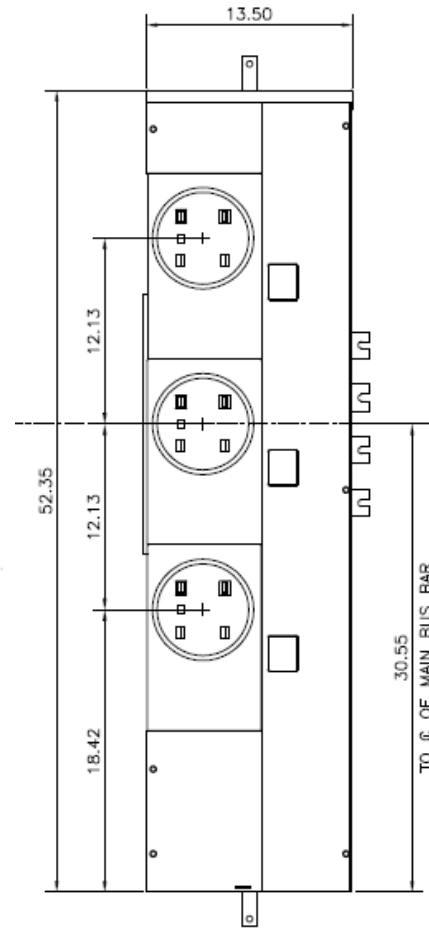

**Side View**

**Front View Inside**

**Front View Outside**

This unit comes factory balanced to phases AC

This unit has copper instead of aluminum horizontal bussing

K.O.'S 1", 1-1/4", 1-1/2", 2"

**Bottom View**

**Top View**

imagination at work

METER MOD III – 1PH 800A HORIZONTAL BUSSING  
(3) 125A RING SOCKETS AC – N1 ENCLOSURE

REF NO	CAT NO	DWG DATE	REV #
98-1158	TMP8312AC	10/14/2016	01