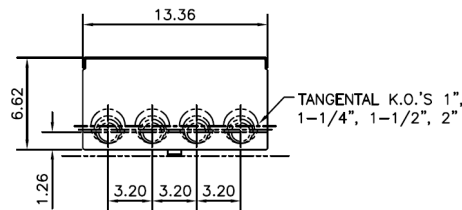

**Side View**

**Front View Inside**

**Front View Outside**

This unit comes factory balanced to phases AC

This unit has copper instead of aluminum horizontal bussing

K.O.'S 1", 1-1/4", 1-1/2", 2"

**Bottom View**

**Top View**

imagination at work

METER MOD III – 1PH 800A HORIZONTAL BUSSING  
(3) 125A RING SOCKETS AC – N1 ENCLOSURE

REF NO	CAT NO	DWG DATE	REV #
98-1158	TMP8312AC	10/14/2016	01