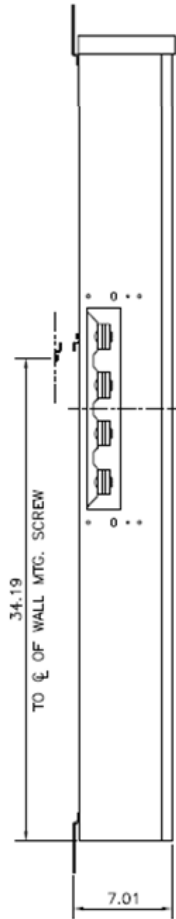

Side View

Front View Inside

Front View Outside

This unit comes factory balanced to phases BC

This unit has copper instead of aluminum horizontal bussing

K.O.'S 1", 1-1/4", 1-1/2", 2"

Bottom View

Top View

imagination at work

METER MOD III – 1PH 800A HORIZONTAL BUSSING
(3) 125A RING SOCKETS BC – N1 ENCLOSURE

REF NO	CAT NO	DWG DATE	REV #
98-1158	TMP8312BC	10/14/2016	01