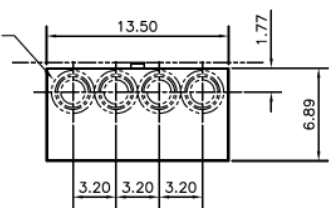

Side View

Front View Inside

Front View Outside

This unit comes factory balanced to phases BC

This unit has copper instead of aluminum horizontal bussing

K.O.'S 1", 1-1/4", 1-1/2", 2"

Bottom View

Top View

imagination at work

METER MOD III – 1PH 800A HORIZONTAL BUSSING
(3) 125A RING SOCKETS BC – N1 ENCLOSURE

REF NO	CAT NO	DWG DATE	REV #
98-1158	TMP8312BC	10/14/2016	01