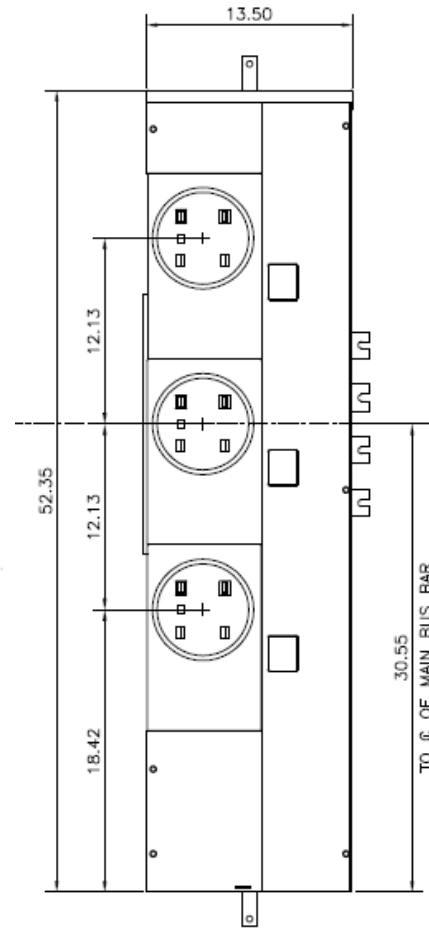

Side View

Front View Inside

Front View Outside

This unit comes factory balanced to phases BC

This unit has copper instead of aluminum horizontal bussing

K.O.'S 1", 1-1/4", 1-1/2", 2"

Bottom View

Top View

imagination at work

METER MOD III – 1PH 800A HORIZONTAL BUSSING
(3) 125A RING SOCKETS BC – N1 ENCLOSURE

REF NO	CAT NO	DWG DATE	REV #
98-1158	TMP8312BC	10/14/2016	01