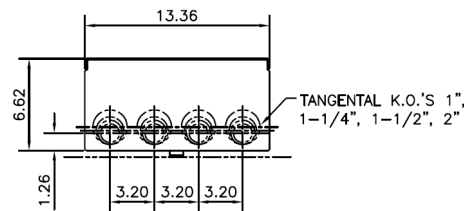

Side View

Front View Inside

Front View Outside

This unit comes factory balanced to phases BC

This unit has copper instead of aluminum horizontal bussing

K.O.'S 1", 1-1/4", 1-1/2", 2"

Bottom View

Top View

imagination at work

METER MOD III – 1PH 800A HORIZONTAL BUSSING
(3) 125A RING SOCKETS BC – N1 ENCLOSURE

REF NO	CAT NO	DWG DATE	REV #
98-1158	TMP8312BC	10/14/2016	01