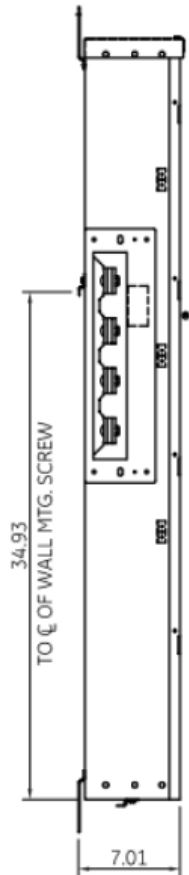

**Side View**

**Front View**

**Front Layout View**

**Bottom View**

**Top View**

This unit comes factory balanced to phases AB

This unit has copper instead of aluminum horizontal bussing

imagination at work

METER MOD III – 1PH 800A HORIZONTAL BUSSING  
(3) 125A RING SOCKETS PHASED AB – N3R ENCLOSURE

REF NO	CAT NO	DWG DATE	REV #
96-5973	TMP8312RAB	1/8/2015	01