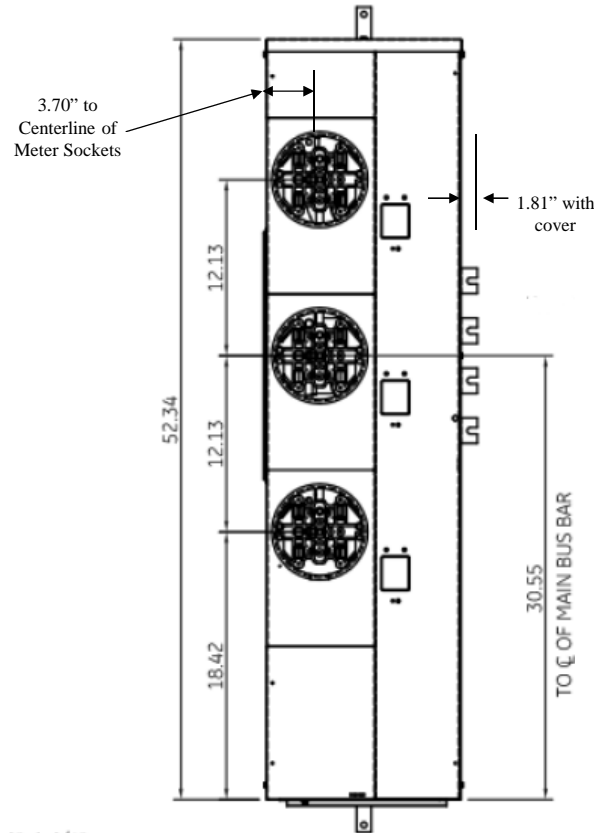

**Side View**

**Front View**

**Front Layout View**

**Bottom View**

**Top View**

This unit comes factory balanced to phases AB

This unit has copper instead of aluminum horizontal bussing

imagination at work

METER MOD III – 1PH 800A HORIZONTAL BUSSING  
(3) 125A RING SOCKETS PHASED AB – N3R ENCLOSURE

REF NO	CAT NO	DWG DATE	REV #
96-5973	TMP8312RAB	1/8/2015	01