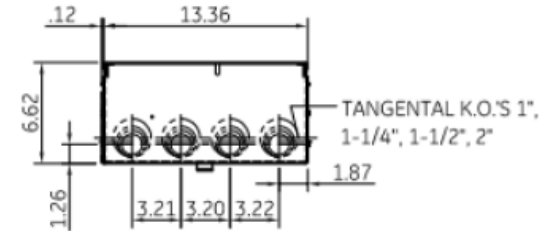

**Side View**

**Front View**

**Front Layout View**

**Bottom View**

**Top View**

This unit comes factory balanced to phases AB

This unit has copper instead of aluminum horizontal bussing

imagination at work

METER MOD III – 1PH 800A HORIZONTAL BUSSING  
(3) 125A RING SOCKETS PHASED AB – N3R ENCLOSURE

REF NO	CAT NO	DWG DATE	REV #
96-5973	TMP8312RAB	1/8/2015	01