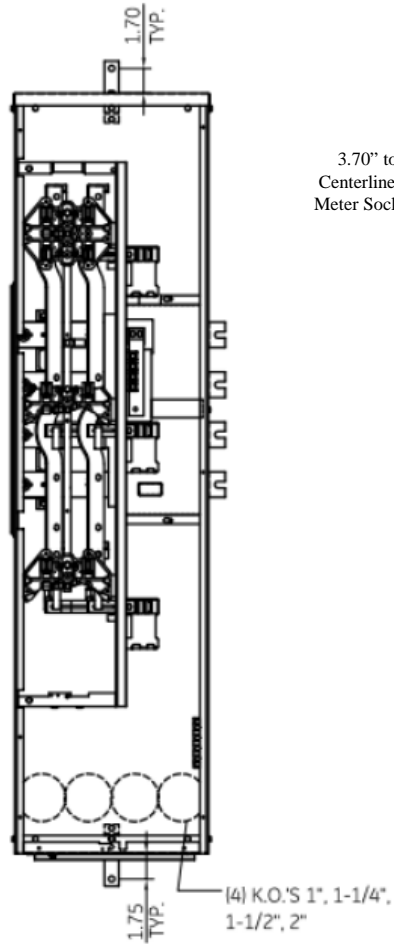

**Side View**

**Front View**

**Front Layout View**

**Bottom View**

**Top View**

This unit comes factory balanced to phases AB

This unit has copper instead of aluminum horizontal bussing

imagination at work

METER MOD III – 1PH 800A HORIZONTAL BUSSING  
(3) 125A RING SOCKETS PHASED AB – N3R ENCLOSURE

REF NO	CAT NO	DWG DATE	REV #
96-5973	TMP8312RAB	1/8/2015	01