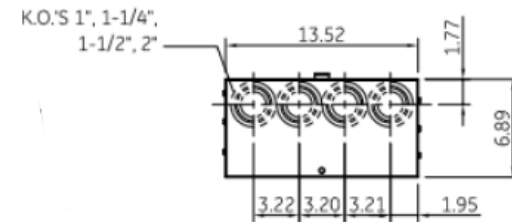

**Side View**

**Front View**

**Front Layout View**

**Bottom View**

**Top View**

This unit comes factory balanced to phases AB

This unit has copper instead of aluminum horizontal bussing

imagination at work

METER MOD III – 1PH 800A HORIZONTAL BUSSING  
(3) 125A RING SOCKETS PHASED AB – N3R ENCLOSURE

REF NO	CAT NO	DWG DATE	REV #
96-5973	TMP8312RAB	1/8/2015	01