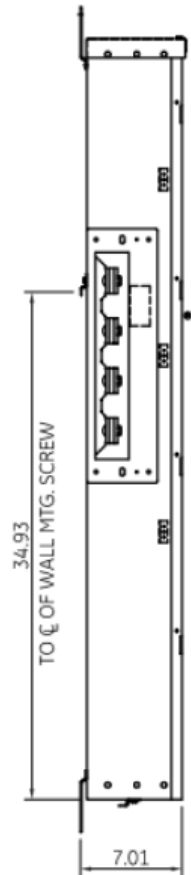

Side View

Front View

Front Layout View

Bottom View

Top View

This unit comes factory balanced to phases AC

This unit has copper instead of aluminum horizontal bussing

imagination at work

METER MOD III - 1PH 800A HORIZONTAL BUSSING
(3) 125A RING SOCKETS PHASED AC - N3R ENCLOSURE

REF NO	CAT NO	DWG DATE	REV #
96-5973	TMP8312RAC	1/8/2015	01