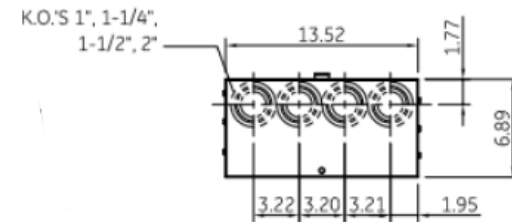

Side View

Front View

Front Layout View

Bottom View

Top View

This unit comes factory balanced to phases AC

This unit has copper instead of aluminum horizontal bussing

imagination at work

METER MOD III - 1PH 800A HORIZONTAL BUSSING
(3) 125A RING SOCKETS PHASED AC - N3R ENCLOSURE

REF NO	CAT NO	DWG DATE	REV #
96-5973	TMP8312RAC	1/8/2015	01