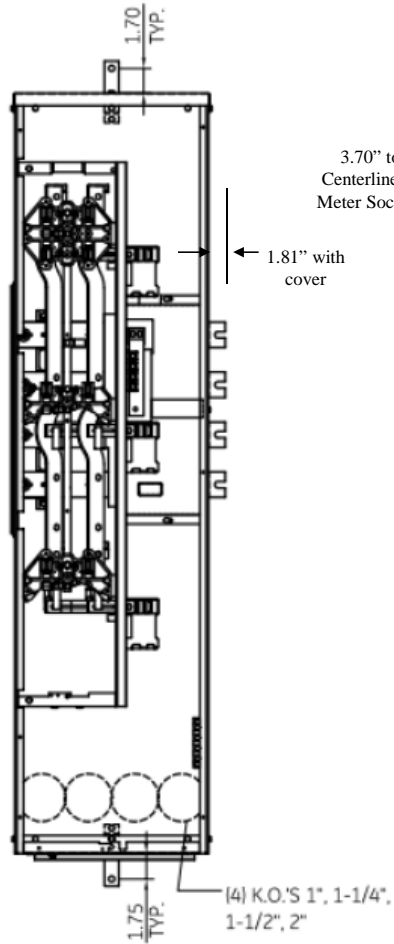

Side View

Front View

Front Layout View

Bottom View

Top View

This unit comes factory balanced to phases AC

This unit has copper instead of aluminum horizontal bussing

imagination at work

METER MOD III - 1PH 800A HORIZONTAL BUSSING
(3) 125A RING SOCKETS PHASED AC - N3R ENCLOSURE

REF NO	CAT NO	DWG DATE	REV #
96-5973	TMP8312RAC	1/8/2015	01