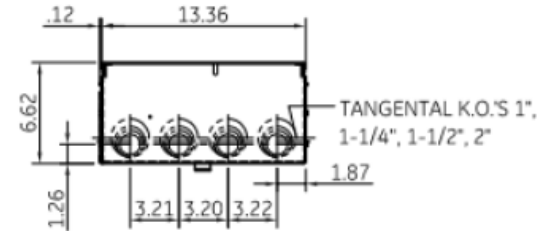

Side View

Front View

Front Layout View

Bottom View

Top View

This unit comes factory balanced to phases AC

This unit has copper instead of aluminum horizontal bussing

imagination at work

METER MOD III - 1PH 800A HORIZONTAL BUSSING
(3) 125A RING SOCKETS PHASED AC - N3R ENCLOSURE

REF NO	CAT NO	DWG DATE	REV #
96-5973	TMP8312RAC	1/8/2015	01