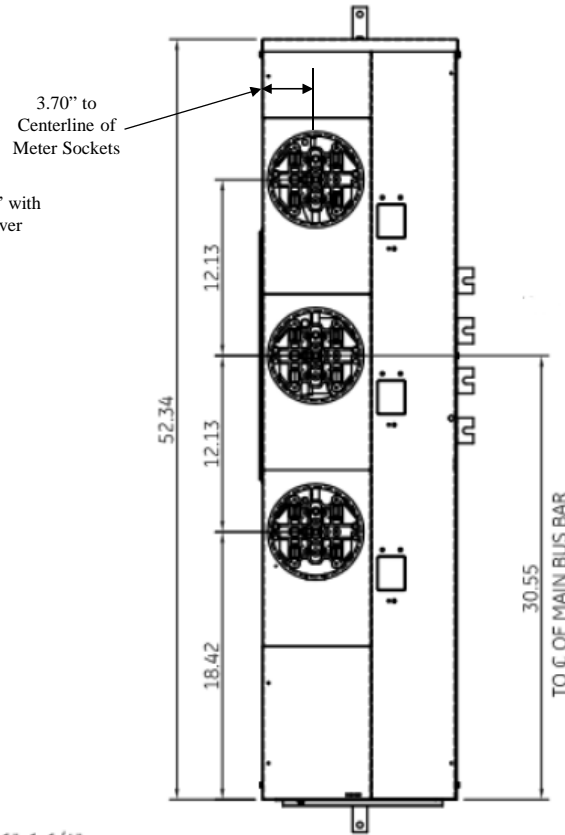

Side View

Front View

Front Layout View

Bottom View

Top View

This unit comes factory balanced to phases AC

This unit has copper instead of aluminum horizontal bussing

imagination at work

METER MOD III - 1PH 800A HORIZONTAL BUSSING
(3) 125A RING SOCKETS PHASED AC - N3R ENCLOSURE

REF NO	CAT NO	DWG DATE	REV #
96-5973	TMP8312RAC	1/8/2015	01