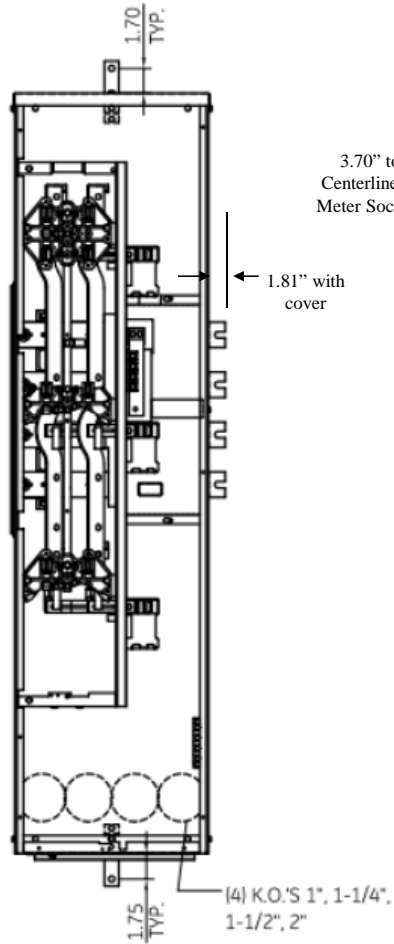

Side View

Front View

Front Layout View

Bottom View

Top View

This unit comes factory balanced to phases BC

This unit has copper instead of aluminum horizontal bussing

imagination at work

METER MOD III - 1PH 800A HORIZONTAL BUSSING
(3) 125A RING SOCKETS PHASED BC - N3R ENCLOSURE

REF NO	CAT NO	DWG DATE	REV #
96-5973	TMP8312RBC	1/8/2015	01