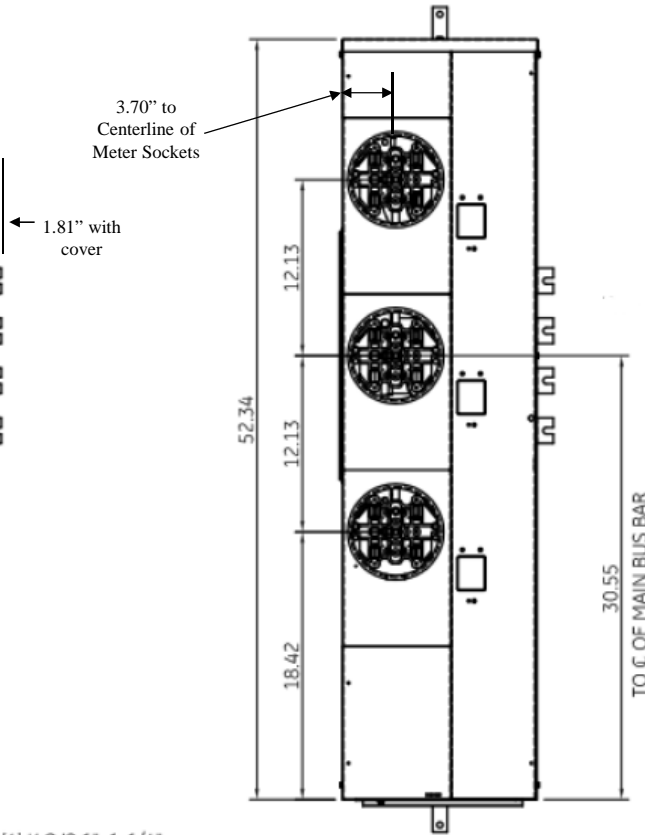

Side View

Front View

Front Layout View

Bottom View

Top View

This unit comes factory balanced to phases BC

This unit has copper instead of aluminum horizontal bussing

imagination at work

METER MOD III - 1PH 800A HORIZONTAL BUSSING
(3) 125A RING SOCKETS PHASED BC - N3R ENCLOSURE

REF NO	CAT NO	DWG DATE	REV #
96-5973	TMP8312RBC	1/8/2015	01