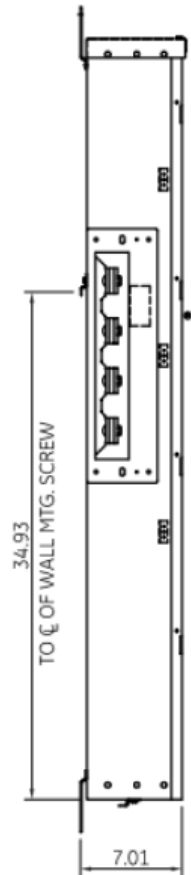

Side View

Front View

Front Layout View

Bottom View

Top View

This unit comes factory balanced to phases BC

This unit has copper instead of aluminum horizontal bussing

imagination at work

METER MOD III - 1PH 800A HORIZONTAL BUSSING
(3) 125A RING SOCKETS PHASED BC - N3R ENCLOSURE

REF NO	CAT NO	DWG DATE	REV #
96-5973	TMP8312RBC	1/8/2015	01