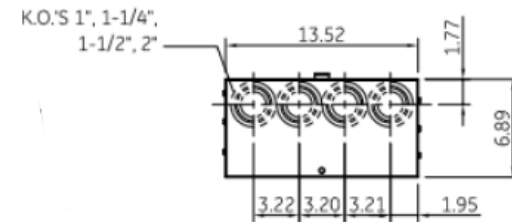

Side View

Front View

Front Layout View

Bottom View

Top View

This unit comes factory balanced to phases BC

This unit has copper instead of aluminum horizontal bussing

imagination at work

METER MOD III - 1PH 800A HORIZONTAL BUSSING
(3) 125A RING SOCKETS PHASED BC - N3R ENCLOSURE

REF NO	CAT NO	DWG DATE	REV #
96-5973	TMP8312RBC	1/8/2015	01