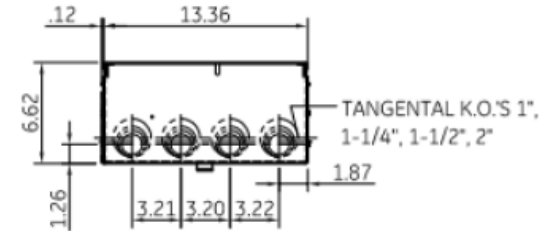

Side View

Front View

Front Layout View

Bottom View

Top View

This unit comes factory balanced to phases BC

This unit has copper instead of aluminum horizontal bussing

imagination at work

METER MOD III - 1PH 800A HORIZONTAL BUSSING
(3) 125A RING SOCKETS PHASED BC - N3R ENCLOSURE

REF NO	CAT NO	DWG DATE	REV #
96-5973	TMP8312RBC	1/8/2015	01