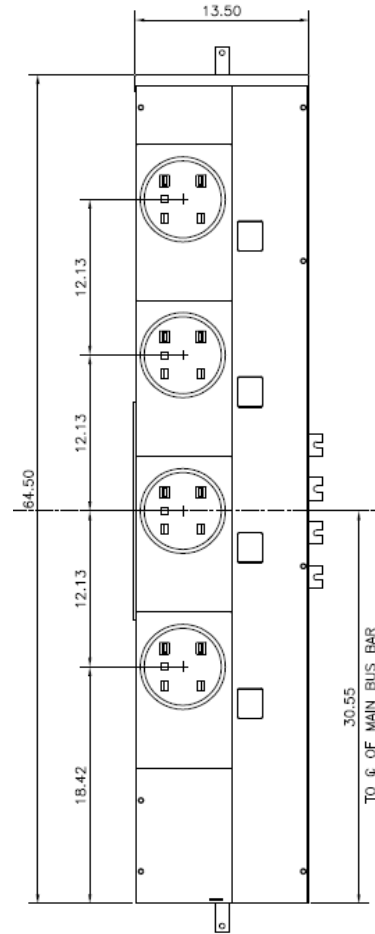

Side View

Front View Inside

Front View Outside

This unit comes factory balanced to phases AB

This unit has copper instead of aluminum horizontal bussing

K.O.'S 1", 1-1/4", 1-1/2", 2"

Bottom View

Top View

imagination at work

METER MOD III – 1PH 800A HORIZONTAL BUSSING
(4) 125A RING SOCKETS AB – N1 ENCLOSURE

REF NO	CAT NO	DWG DATE	REV #
98-1158	TMP8412AB	10/14/2016	01