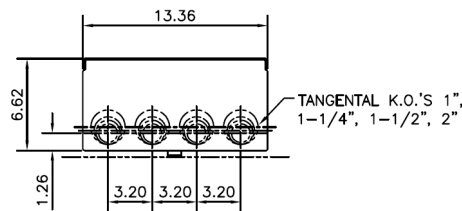

Side View

Front View Inside

Front View Outside

This unit comes factory balanced to phases AB

This unit has copper instead of aluminum horizontal bussing

K.O.'S 1", 1-1/4", 1-1/2", 2"

Bottom View

Top View

imagination at work

METER MOD III – 1PH 800A HORIZONTAL BUSSING
(4) 125A RING SOCKETS AB – N1 ENCLOSURE

REF NO	CAT NO	DWG DATE	REV #
98-1158	TMP8412AB	10/14/2016	01