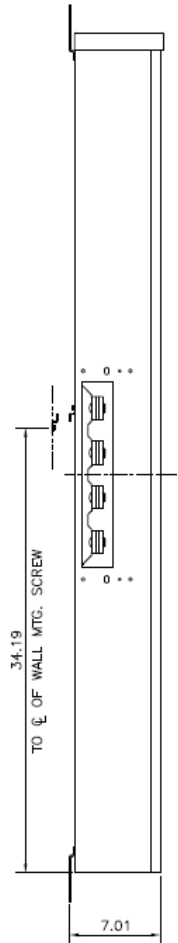

Side View

Front View Inside

Front View Outside

This unit comes factory balanced to phases AB

This unit has copper instead of aluminum horizontal bussing

K.O.'S 1", 1-1/4", 1-1/2", 2"

Bottom View

Top View

imagination at work

METER MOD III – 1PH 800A HORIZONTAL BUSSING
(4) 125A RING SOCKETS AB – N1 ENCLOSURE

REF NO	CAT NO	DWG DATE	REV #
98-1158	TMP8412AB	10/14/2016	01