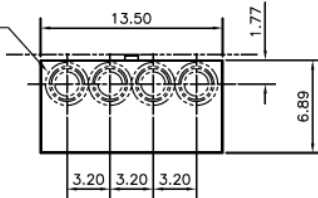

Side View

Front View Inside

Front View Outside

This unit comes factory balanced to phases AB

This unit has copper instead of aluminum horizontal bussing

K.O.'S 1", 1-1/4", 1-1/2", 2"

Bottom View

Top View

imagination at work

METER MOD III – 1PH 800A HORIZONTAL BUSSING
(4) 125A RING SOCKETS AB – N1 ENCLOSURE

REF NO	CAT NO	DWG DATE	REV #
98-1158	TMP8412AB	10/14/2016	01