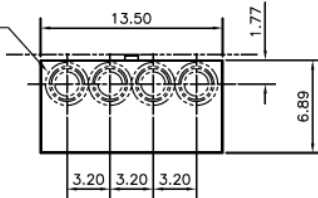

Side View

Front View Inside

Front View Outside

This unit comes factory balanced to phases AC

This unit has copper instead of aluminum horizontal bussing

K.O.'S 1", 1-1/4", 1-1/2", 2"

Bottom View

Top View

imagination at work

METER MOD III – 1PH 800A HORIZONTAL BUSSING
(4) 125A RING SOCKETS AC – N1 ENCLOSURE

REF NO	CAT NO	DWG DATE	REV #
98-1158	TMP8412AC	10/14/2016	01