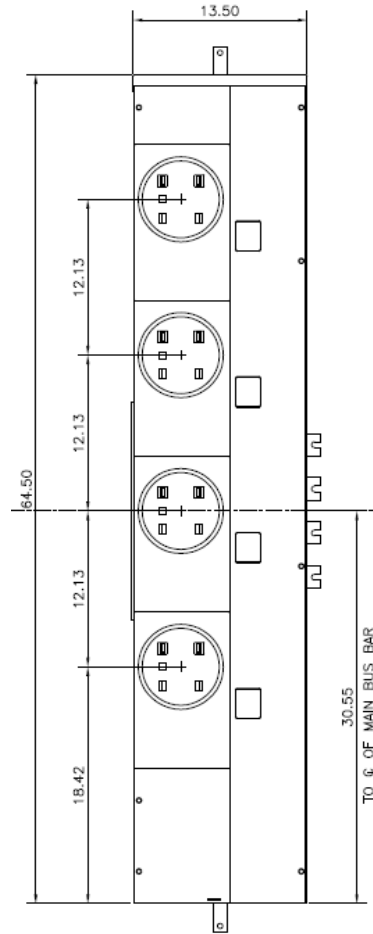

Side View

Front View Inside

Front View Outside

This unit comes factory balanced to phases AC

This unit has copper instead of aluminum horizontal bussing

K.O.'S 1", 1-1/4", 1-1/2", 2"

Bottom View

Top View

imagination at work

METER MOD III – 1PH 800A HORIZONTAL BUSSING
(4) 125A RING SOCKETS AC – N1 ENCLOSURE

REF NO	CAT NO	DWG DATE	REV #
98-1158	TMP8412AC	10/14/2016	01