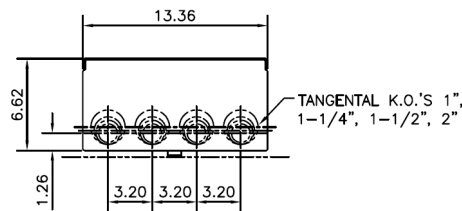

Side View

Front View Inside

Front View Outside

This unit comes factory balanced to phases AC

This unit has copper instead of aluminum horizontal bussing

K.O.'S 1", 1-1/4", 1-1/2", 2"

Bottom View

Top View

imagination at work

METER MOD III – 1PH 800A HORIZONTAL BUSSING
(4) 125A RING SOCKETS AC – N1 ENCLOSURE

REF NO	CAT NO	DWG DATE	REV #
98-1158	TMP8412AC	10/14/2016	01