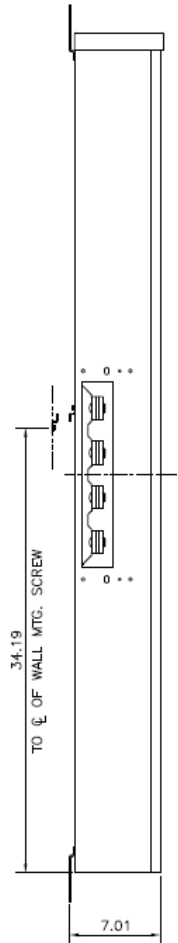

Side View

Front View Inside

Front View Outside

This unit comes factory balanced to phases AC

This unit has copper instead of aluminum horizontal bussing

K.O.'S 1", 1-1/4", 1-1/2", 2"

Bottom View

Top View

imagination at work

METER MOD III – 1PH 800A HORIZONTAL BUSSING
(4) 125A RING SOCKETS AC – N1 ENCLOSURE

REF NO	CAT NO	DWG DATE	REV #
98-1158	TMP8412AC	10/14/2016	01