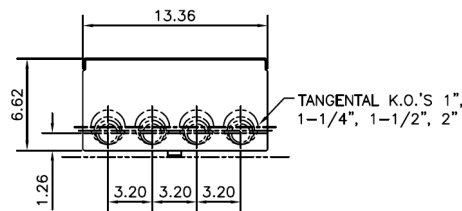

Side View

Front View Inside

Front View Outside

This unit comes factory balanced to phases BC

This unit has copper instead of aluminum horizontal bussing

K.O.'S 1", 1-1/4", 1-1/2", 2"

Bottom View

Top View

imagination at work

METER MOD III – 1PH 800A HORIZONTAL BUSSING
(4) 125A RING SOCKETS BC – N1 ENCLOSURE

REF NO	CAT NO	DWG DATE	REV #
98-1158	TMP8412BC	10/14/2016	01