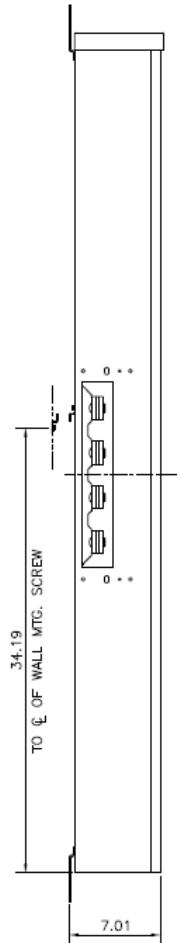

Side View

Front View Inside

Front View Outside

This unit comes factory balanced to phases BC

This unit has copper instead of aluminum horizontal bussing

K.O.'S 1", 1-1/4", 1-1/2", 2"

Bottom View

Top View

imagination at work

METER MOD III – 1PH 800A HORIZONTAL BUSSING
(4) 125A RING SOCKETS BC – N1 ENCLOSURE

REF NO	CAT NO	DWG DATE	REV #
98-1158	TMP8412BC	10/14/2016	01