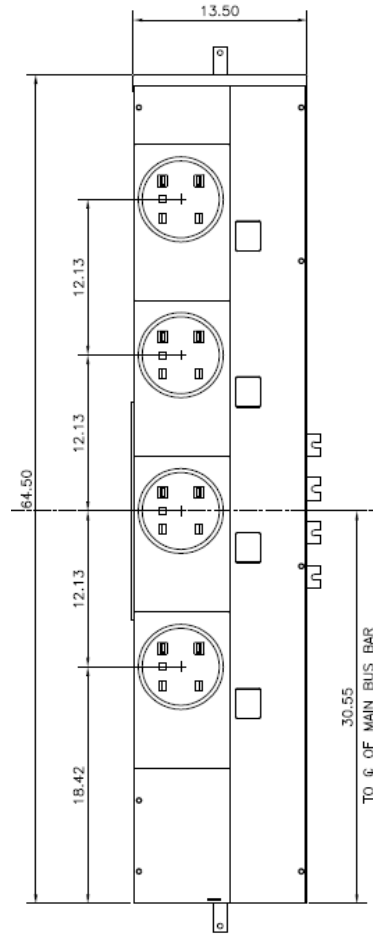

Side View

Front View Inside

Front View Outside

This unit comes factory balanced to phases BC

This unit has copper instead of aluminum horizontal bussing

K.O.'S 1", 1-1/4", 1-1/2", 2"

Bottom View

Top View

imagination at work

METER MOD III – 1PH 800A HORIZONTAL BUSSING
(4) 125A RING SOCKETS BC – N1 ENCLOSURE

REF NO	CAT NO	DWG DATE	REV #
98-1158	TMP8412BC	10/14/2016	01