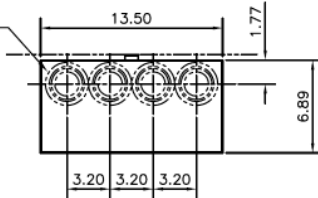

Side View

Front View Inside

Front View Outside

This unit comes factory balanced to phases BC

This unit has copper instead of aluminum horizontal bussing

K.O.'S 1", 1-1/4", 1-1/2", 2"

Bottom View

Top View

imagination at work

METER MOD III – 1PH 800A HORIZONTAL BUSSING
(4) 125A RING SOCKETS BC – N1 ENCLOSURE

REF NO	CAT NO	DWG DATE	REV #
98-1158	TMP8412BC	10/14/2016	01