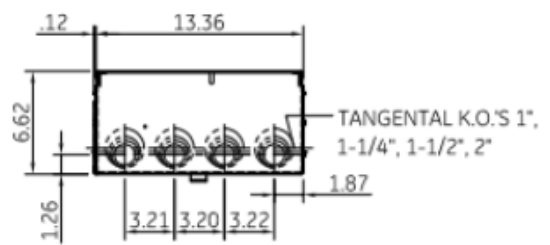

**Side View**

**Front View**

**Front Layout View**

**Bottom View**

**Top View**

This unit comes factory balanced to phases AB

This unit has copper instead of aluminum horizontal bussing

 **imagination at work**

METER MOD III – 1PH 800A HORIZONTAL BUSSING  
 (4) 125A RING SOCKETS PHASED AB – N3R ENCLOSURE

REF NO	CAT NO	DWG DATE	REV #
96-5973	TMP8412RAB	1/8/2015	01