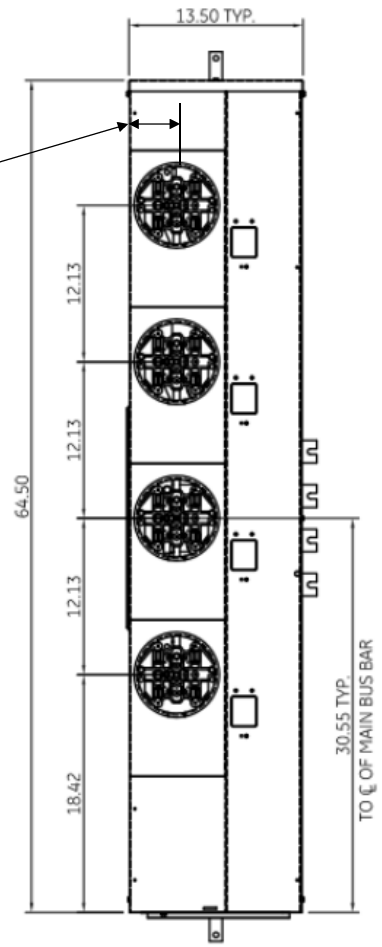

**Side View**

**Front View**

**Front Layout View**

**Bottom View**

**Top View**

This unit comes factory balanced to phases AB

This unit has copper instead of aluminum horizontal bussing

 **imagination at work**

METER MOD III – 1PH 800A HORIZONTAL BUSSING  
 (4) 125A RING SOCKETS PHASED AB – N3R ENCLOSURE

REF NO	CAT NO	DWG DATE	REV #
96-5973	TMP8412RAB	1/8/2015	01