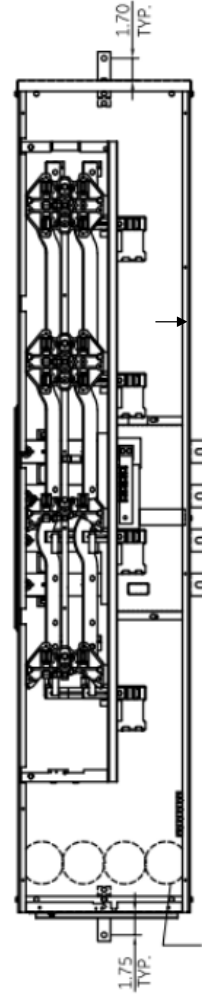

**Side View**

**Front View**

**Front Layout View**

**Bottom View**

**Top View**

This unit comes factory balanced to phases AB

This unit has copper instead of aluminum horizontal bussing

 **imagination at work**

METER MOD III – 1PH 800A HORIZONTAL BUSSING  
 (4) 125A RING SOCKETS PHASED AB – N3R ENCLOSURE

REF NO	CAT NO	DWG DATE	REV #
96-5973	TMP8412RAB	1/8/2015	01