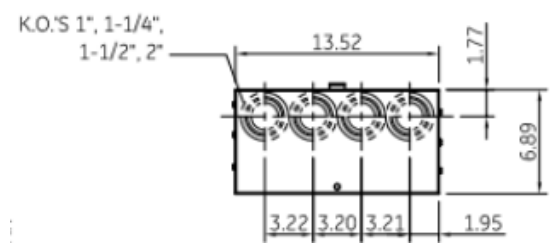

**Side View**

**Front View**

**Front Layout View**

**Bottom View**

**Top View**

This unit comes factory balanced to phases AB

This unit has copper instead of aluminum horizontal bussing

 **imagination at work**

METER MOD III – 1PH 800A HORIZONTAL BUSSING  
 (4) 125A RING SOCKETS PHASED AB – N3R ENCLOSURE

REF NO	CAT NO	DWG DATE	REV #
96-5973	TMP8412RAB	1/8/2015	01