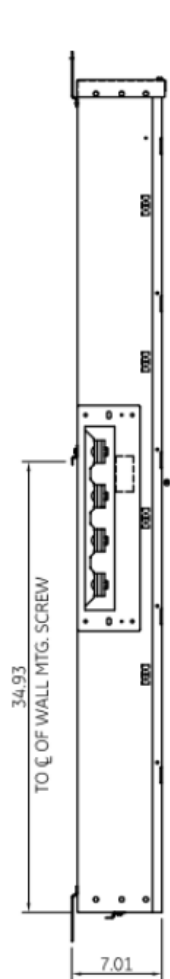

**Side View**

**Front View**

**Front Layout View**

**Bottom View**

**Top View**

This unit comes factory balanced to phases AB

This unit has copper instead of aluminum horizontal bussing

 **imagination at work**

METER MOD III – 1PH 800A HORIZONTAL BUSSING  
 (4) 125A RING SOCKETS PHASED AB – N3R ENCLOSURE

REF NO	CAT NO	DWG DATE	REV #
96-5973	TMP8412RAB	1/8/2015	01