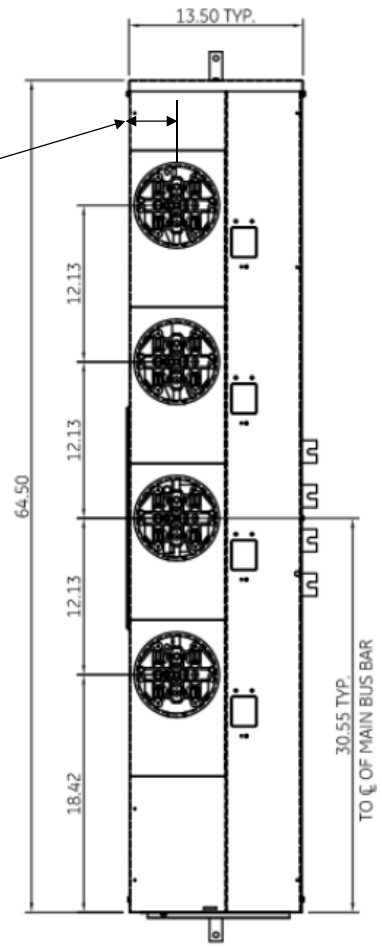

Side View

Front View

Front Layout View

Bottom View

Top View

This unit comes factory balanced to phases AC

This unit has copper instead of aluminum horizontal bussing

imagination at work

METER MOD III – 1PH 800A HORIZONTAL BUSSING
(4) 125A RING SOCKETS PHASED AC – N3R ENCLOSURE

REF NO	CAT NO	DWG DATE	REV #
96-5973	TMP8412RAC	1/8/2015	01