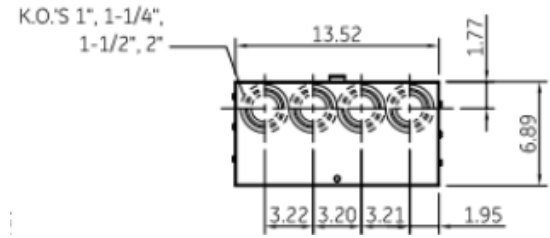

Side View

Front View

Front Layout View

Bottom View

Top View

This unit comes factory balanced to phases AC

This unit has copper instead of aluminum horizontal bussing

imagination at work

METER MOD III – 1PH 800A HORIZONTAL BUSSING
(4) 125A RING SOCKETS PHASED AC – N3R ENCLOSURE

REF NO	CAT NO	DWG DATE	REV #
96-5973	TMP8412RAC	1/8/2015	01