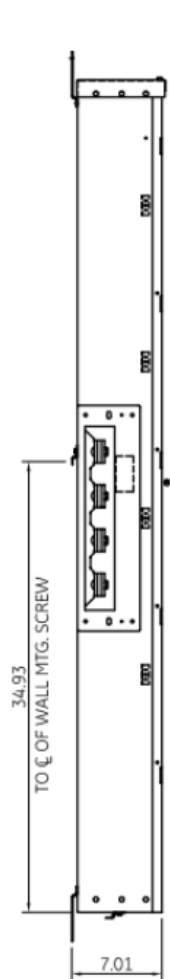

Side View

Front View

Front Layout View

Bottom View

Top View

This unit comes factory balanced to phases AC

This unit has copper instead of aluminum horizontal bussing

imagination at work

METER MOD III – 1PH 800A HORIZONTAL BUSSING
(4) 125A RING SOCKETS PHASED AC – N3R ENCLOSURE

REF NO	CAT NO	DWG DATE	REV #
96-5973	TMP8412RAC	1/8/2015	01