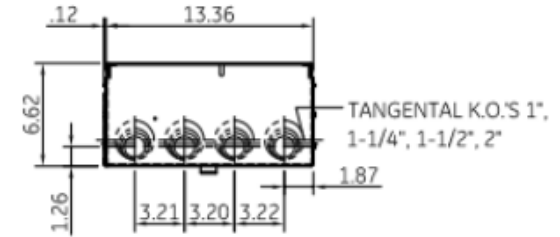

Side View

Front View

Front Layout View

Bottom View

Top View

This unit comes factory balanced to phases AC

This unit has copper instead of aluminum horizontal bussing

imagination at work

METER MOD III – 1PH 800A HORIZONTAL BUSSING
(4) 125A RING SOCKETS PHASED AC – N3R ENCLOSURE

REF NO	CAT NO	DWG DATE	REV #
96-5973	TMP8412RAC	1/8/2015	01