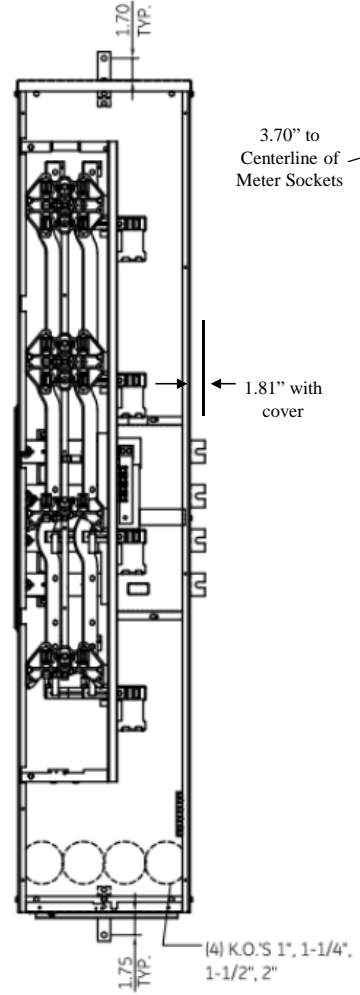

Side View

Front View

Front Layout View

Bottom View

Top View

This unit comes factory balanced to phases AC

This unit has copper instead of aluminum horizontal bussing

imagination at work

METER MOD III – 1PH 800A HORIZONTAL BUSSING
(4) 125A RING SOCKETS PHASED AC – N3R ENCLOSURE

REF NO	CAT NO	DWG DATE	REV #
96-5973	TMP8412RAC	1/8/2015	01